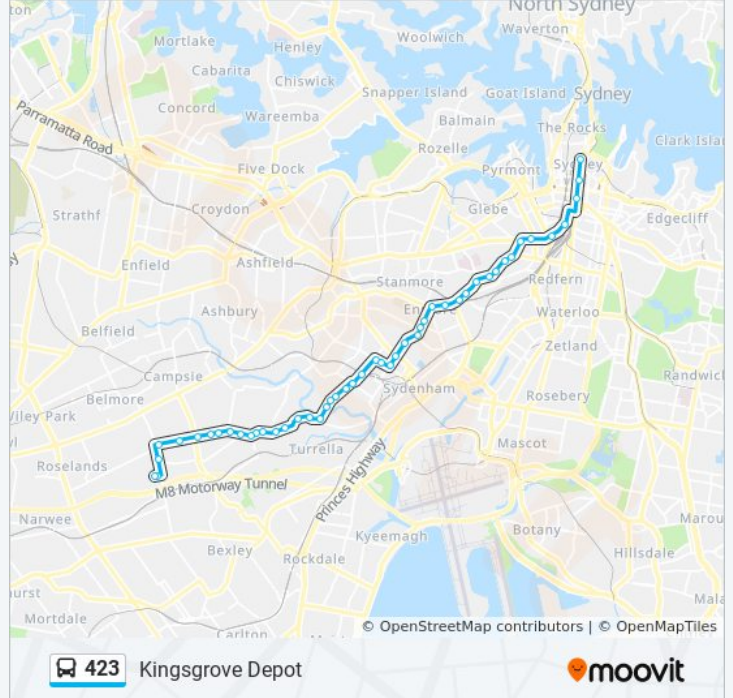

423 bus Info
Direction: Kingsgrove Depot
Stops: 48
Trip Duration: 56 min
Line Summary:

Victoria Rd before Marrickville Rd

Marrickville Rd at Gladstone St

Marrickville Rd before Illawarra Rd

Marrickville Station, Illawarra Rd

Illawarra Rd at Warren Rd

Illawarra Rd at Cary St

Illawarra Rd opp Hill St

Illawarra Rd opp Wallace St

Steel Park, Illawarra Rd

Homer St after Undercliffe Rd

Undercliffe Public School, Homer St

Homer St at Bayview Ave

William St opp Westfield St

William St at Main St

Clemton Park Shops, William St

William St before Hilltop St

William St at Shackel Ave

Kingsgrove Rd opp Kingsgrove North High School

Omnibus Rd after Kingsgrove Rd

Kingsgrove Bus Depot, Richland St

Direction: Martin Place

48 stops

[VIEW LINE SCHEDULE](#)

Kingsgrove Bus Depot, Richland St

Kingsgrove Rd at Omnibus Rd

423 bus Time Schedule

Martin Place Route Timetable: