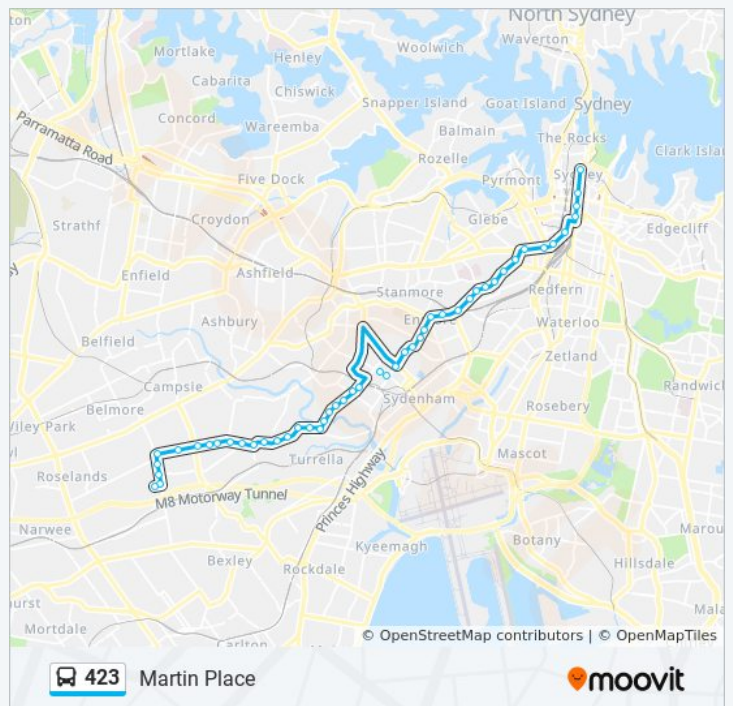

Wednesday 12:15 AM - 11:31 PM

Thursday 12:15 AM - 11:31 PM

Friday 12:15 AM - 11:27 PM

Saturday 12:22 AM - 11:51 PM

423 bus Info

Direction: Martin Place

Stops: 48

Trip Duration: 58 min

Line Summary:

King St at Missenden Rd

King St opp Georgina St

King St at Carillon Ave

University of Sydney, City Rd

Victoria Park, City Rd

Broadway Shopping Centre, Broadway

University of Technology Sydney, Broadway

Central Station, Railway Square, Stand J

Pitt St before Hay St

Museum Station, Downing Centre, Stand E

Museum Station, Elizabeth St, Stand D

St James Station, Elizabeth St, Stand C

Martin Place Station, Elizabeth St, Stand C

Direction: Newtown Bridge

14 stops

[VIEW LINE SCHEDULE](#)

Martin Place Station, Elizabeth St, Stand G

St James Station, Elizabeth St, Stand B

Museum Station, Elizabeth St, Stand C

Pitt St opp Barlow St

Central Station, Railway Square, Stand L