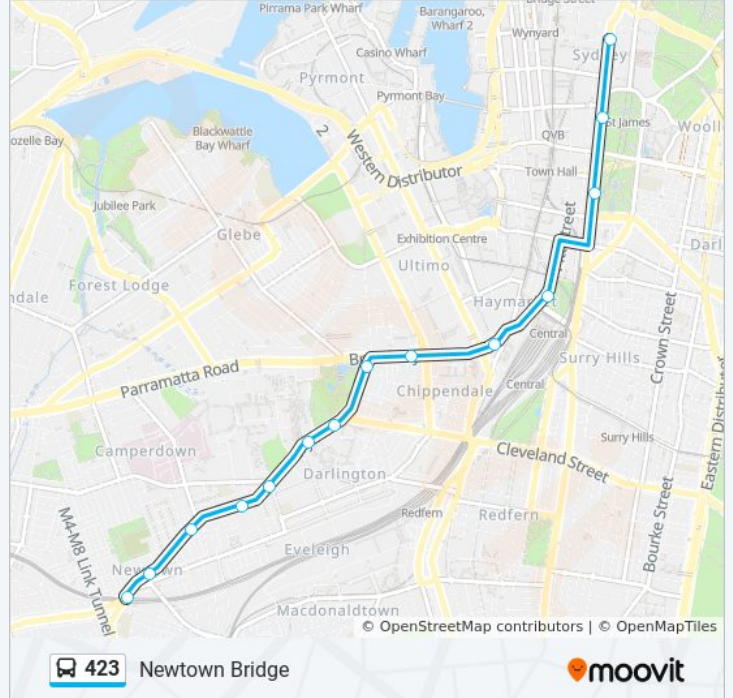

Direction: Newtown Bridge

14 stops

[VIEW LINE SCHEDULE](#)

Martin Place Station, Elizabeth St, Stand G

St James Station, Elizabeth St, Stand B

Museum Station, Elizabeth St, Stand C

Pitt St opp Barlow St

Central Station, Railway Square, Stand L

Broadway at Buckland St

City Rd opp Victoria Park

City Rd after Cleveland St

University of Sydney, City Rd

King St opp Carillon Ave

King St after Queen St

King St opp Missenden Rd

King St at Erskineville Rd

Newtown Station, King St, Stand D

423 bus Time Schedule

Newtown Bridge Route Timetable:

Sunday	Not Operational
Monday	8:39 AM - 9:54 AM
Tuesday	8:39 AM - 9:54 AM
Wednesday	8:39 AM - 9:54 AM
Thursday	8:39 AM - 9:54 AM
Friday	Not Operational
Saturday	Not Operational

423 bus Info

Direction: Newtown Bridge

Stops: 14

Trip Duration: 23 min

Line Summary:

Direction: Pitt St and Barlow St

11 stops

[VIEW LINE SCHEDULE](#)