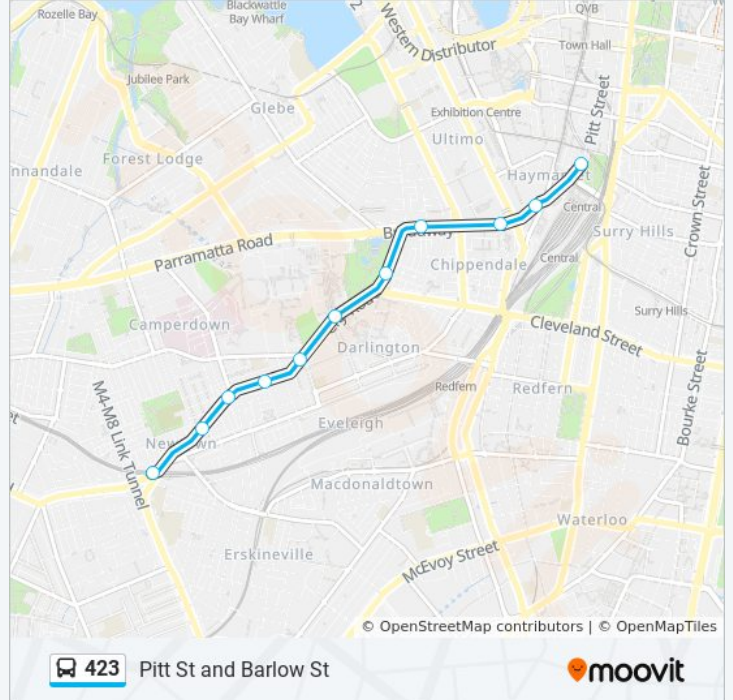

Direction: Newtown Bridge

14 stops

[VIEW LINE SCHEDULE](#)

Martin Place Station, Elizabeth St, Stand G

St James Station, Elizabeth St, Stand B

Museum Station, Elizabeth St, Stand C

Pitt St opp Barlow St

Central Station, Railway Square, Stand L

423 bus Info

Direction: Newtown Bridge

Stops: 14

Trip Duration: 23 min

Line Summary:

Direction: Pitt St and Barlow St

11 stops

[VIEW LINE SCHEDULE](#)

- Newtown Station, Enmore Rd, Stand A
- King St at Hordern St
- King St at Missenden Rd
- King St opp Georgina St
- King St at Carillon Ave
- University of Sydney, City Rd
- Victoria Park, City Rd
- Broadway Shopping Centre, Broadway
- University of Technology Sydney, Broadway
- Central Station, Railway Square, Stand J
- Pitt St before Hay St

423 bus Info

Direction: Pitt St and Barlow St

Stops: 11

Trip Duration: 10 min

Line Summary:

423 bus time schedules and route maps are available in an offline PDF at moovitapp.com. Use the [Moovit App](#) to see live bus times, train schedule or subway schedule, and step-by-step directions for all public transit in Sydney.