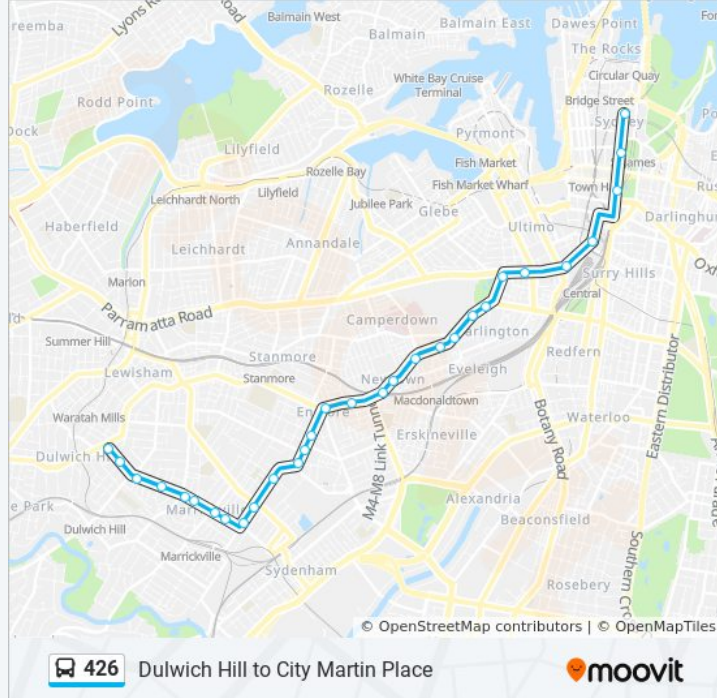

426 bus Info

Direction: Dulwich Hill Shops

Stops: 30

Trip Duration: 43 min

Line Summary:

Victoria Rd before Marrickville Rd

Marrickville Rd at Gladstone St

Marrickville Rd before Illawarra Rd

Marrickville Rd opp Marrickville Town Hall

Marrickville Rd opp Marrickville Library

Marrickville Rd at Robert St

Marrickville Rd at Darley St

Marrickville Rd opp Fairfowl St

Dulwich Hill Shops, Marrickville Rd

Direction: Martin Place

31 stops

[VIEW LINE SCHEDULE](#)

Dulwich Hill Shops, Marrickville Rd

Marrickville Rd at Fairfowl St

Marrickville Rd before Wardell Rd

Marrickville Rd at Woodcourt St

Marrickville Rd at Harrison St

Direction: Martin Place

Stops: 31

Trip Duration: 44 min

Line Summary:

King St at Missenden Rd

King St opp Georgina St

King St at Carillon Ave

University of Sydney, City Rd