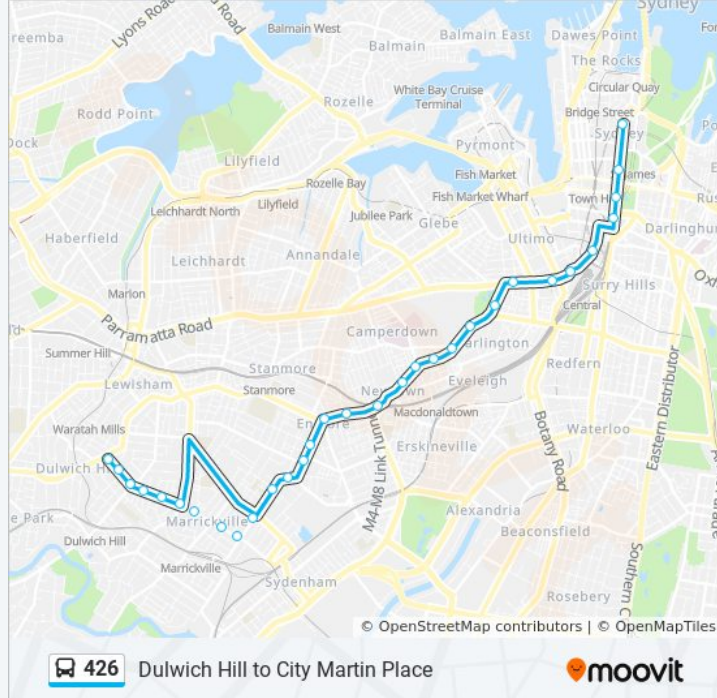

Direction: Martin Place

31 stops

[VIEW LINE SCHEDULE](#)

Dulwich Hill Shops, Marrickville Rd

Marrickville Rd at Fairfowl St

Marrickville Rd before Wardell Rd

Marrickville Rd at Woodcourt St

Marrickville Rd at Harrison St

Direction: Martin Place

Stops: 31

Trip Duration: 44 min

Line Summary:

King St at Missenden Rd

King St opp Georgina St

King St at Carillon Ave

University of Sydney, City Rd

Victoria Park, City Rd

Broadway Shopping Centre, Broadway

University of Technology Sydney, Broadway

Central Station, Railway Square, Stand J

Pitt St before Hay St

Museum Station, Downing Centre, Stand E

Museum Station, Elizabeth St, Stand D

St James Station, Elizabeth St, Stand C

Martin Place Station, Elizabeth St, Stand C

Direction: Pitt St and Barlow St

27 stops

[VIEW LINE SCHEDULE](#)

Dulwich Hill Shops, Marrickville Rd

Marrickville Rd at Fairfowl St