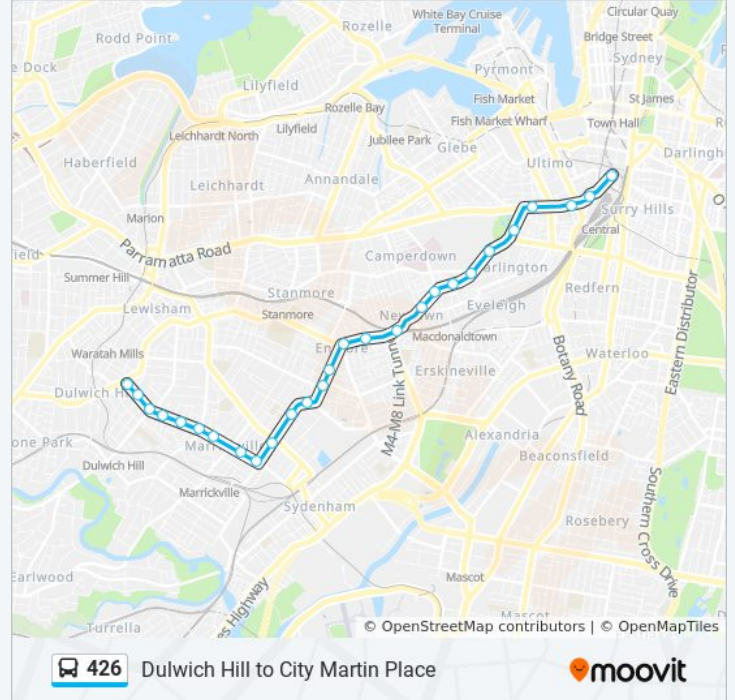

Newtown Station, Enmore Rd, Stand A

King St at Hordern St

King St at Missenden Rd

King St opp Georgina St

King St at Carillon Ave

University of Sydney, City Rd

Victoria Park, City Rd

Broadway Shopping Centre, Broadway

University of Technology Sydney, Broadway

Central Station, Railway Square, Stand J

Pitt St before Hay St

426 bus time schedules and route maps are available in an offline PDF at moovitapp.com. Use the [Moovit App](#) to see live bus times, train schedule or subway schedule, and step-by-step directions for all public transit in Sydney.

[About Moovit](#) • [MaaS Solutions](#) • [Supported Countries](#) • [Mooviter Community](#)

© 2024 Moovit - All Rights Reserved

Check Live Arrival Times