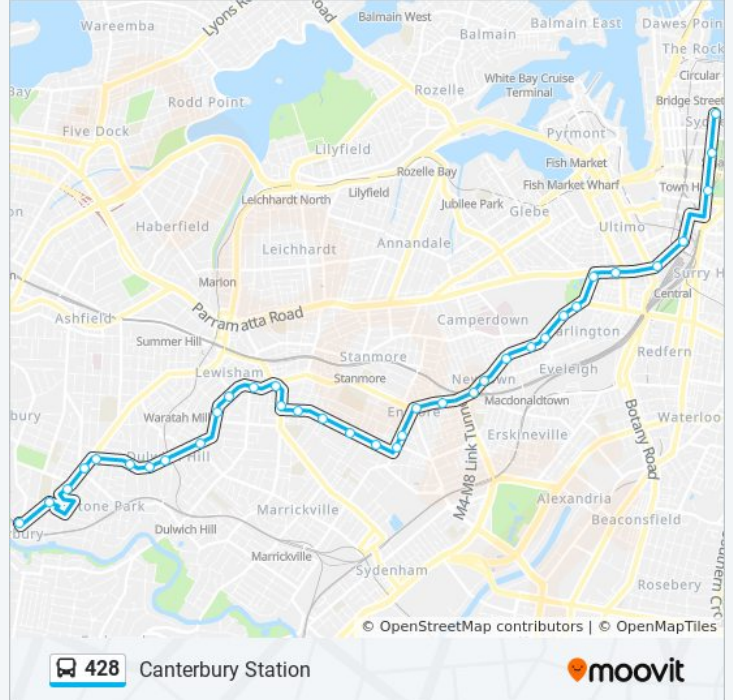

Addison Rd opp Shaw St

Livingstone Rd at Morgan St

Livingstone Rd before New Canterbury Rd

New Canterbury Rd before Wardell Rd

New Canterbury Rd opp Lewisham Public School

New Canterbury Rd at Morton Ave

Dulwich Hill Shops, New Canterbury Rd

Dulwich Grove Light Rail, New Canterbury Rd

New Canterbury Rd at Myra Rd

New Canterbury Rd at Duntroon St

New Canterbury Rd before Canterbury Rd

Canterbury-Hurlstone Park RSL Club, Canterbury Rd

Canterbury Rd at Dunkeld Ave

Canterbury Rd at Church St

Canterbury Station, Broughton St, Stand D

### Direction: Martin Place

38 stops

[VIEW LINE SCHEDULE](#)

Canterbury Station, Broughton St, Stand A

Canterbury Rd opp Church St

Canterbury Rd at Vincent St

Canterbury Rd at Queen St

New Canterbury Rd after Old Canterbury Rd