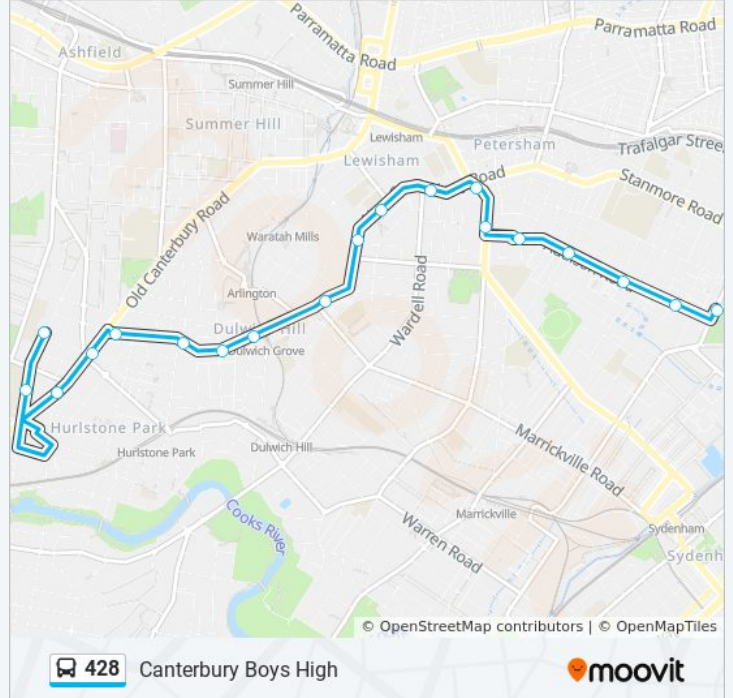

### Direction: Canterbury Boys High

19 stops

[VIEW LINE SCHEDULE](#)

- Enmore Park, Enmore Rd, Stand C
- Addison Rd at Denby St
- Addison Road Community Centre, Addison Rd
- Addison Rd at Neville St
- Addison Rd opp Shaw St
- Livingstone Rd at Morgan St
- Livingstone Rd before New Canterbury Rd
- New Canterbury Rd before Wardell Rd
- New Canterbury Rd opp Lewisham Public School
- New Canterbury Rd at Morton Ave
- Dulwich Hill Shops, New Canterbury Rd
- Dulwich Grove Light Rail, New Canterbury Rd
- New Canterbury Rd at Myra Rd
- New Canterbury Rd at Duntroon St
- New Canterbury Rd before Canterbury Rd
- Canterbury-Hurlstone Park RSL Club, Canterbury Rd
- Canterbury Rd at Dunkeld Ave
- Canterbury Girls High School, Church St
- Canterbury Boys High School, Hardy St

### 428 bus Info

**Direction:** Canterbury Boys High

**Stops:** 19

**Trip Duration:** 19 min

**Line Summary:**

### Direction: Canterbury Station

36 stops

[VIEW LINE SCHEDULE](#)

Martin Place Station, Elizabeth St, Stand G

St James Station, Elizabeth St, Stand B

Museum Station, Elizabeth St, Stand C

Pitt St opp Barlow St

### Direction: Martin Place

38 stops

[VIEW LINE SCHEDULE](#)

Canterbury Station, Broughton St, Stand A

Canterbury Rd opp Church St

Canterbury Rd at Vincent St

Canterbury Rd at Queen St

New Canterbury Rd after Old Canterbury Rd