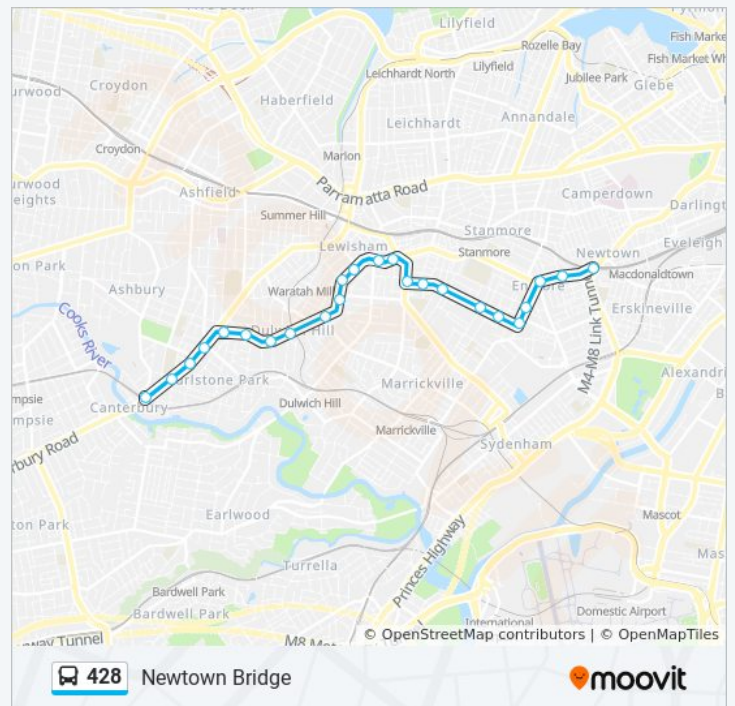

### 428 bus Info

**Direction:** Martin Place

**Stops:** 38

**Trip Duration:** 50 min

**Line Summary:**

Lewisham Public School, New Canterbury Rd

New Canterbury Rd opp Wardell Rd

New Canterbury Rd at West St

St James Station, Elizabeth St, Stand C

Martin Place Station, Elizabeth St, Stand C

**Direction: Newtown Bridge**

24 stops

[VIEW LINE SCHEDULE](#)

Canterbury Station, Broughton St, Stand A

**428 bus Time Schedule**

Newtown Station, Enmore Rd, Stand A

|           |                 |
|-----------|-----------------|
| Tuesday   | 3:54 AM         |
| Wednesday | 3:54 AM         |
| Thursday  | 3:54 AM         |
| Friday    | Not Operational |
| Saturday  | Not Operational |

### 428 bus Info

**Direction:** Newtown Bridge

**Stops:** 24

**Trip Duration:** 19 min

**Line Summary:**

428 bus time schedules and route maps are available in an offline PDF at [moovitapp.com](https://moovitapp.com). Use the [Moovit App](#) to see live bus times, train schedule or subway schedule, and step-by-step directions for all public transit in Sydney.