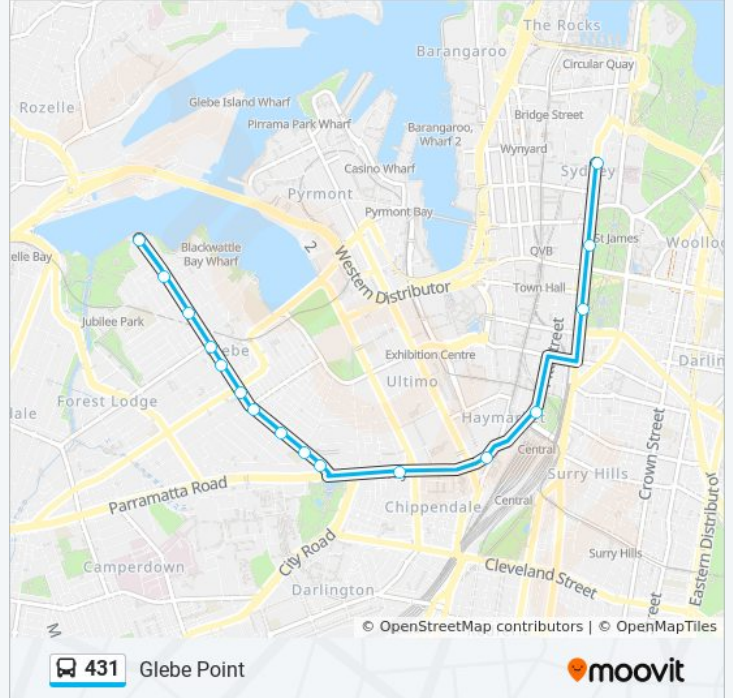

## Direction: Glebe Point

16 stops

[VIEW LINE SCHEDULE](#)

Martin Place Station, Elizabeth St, Stand F

St James Station, Elizabeth St, Stand A

Museum Station, Elizabeth St, Stand C

Pitt St opp Barlow St

Central Station, Railway Square, Stand M

Glebe Library, Glebe Point Rd

Glebe Point Rd opp Forsyth St

Glebe Point Rd opp Leichhardt St

Federal Rd opp Bicentennial Park

## 431 bus Info

**Direction:** Glebe Point

**Stops:** 16

**Trip Duration:** 26 min

**Line Summary:**

### Direction: Martin Place

18 stops

[VIEW LINE SCHEDULE](#)

- Federal Rd opp Bicentennial Park
- Glebe Point Rd at Leichhardt St
- Glebe Point Rd after Cook St
- Glebe Point Rd after Forsyth St
- Glebe Point Rd opp Glebe Library
- Glebe Point Rd at Bridge Rd
- Glebe Point Rd at St Johns Rd
- Glebe Point Rd at Mitchell St
- Glebe Point Rd opp Glebe Public School
- Glebe Point Rd at Broadway
- Broadway Shopping Centre, Broadway
- University of Technology Sydney, Broadway
- Central Station, Railway Square, Stand J
- Hay St opp Belmore Park
- Museum Station, Downing Centre, Stand E
- Museum Station, Elizabeth St, Stand D
- St James Station, Elizabeth St, Stand C
- Martin Place Station, Elizabeth St, Stand C