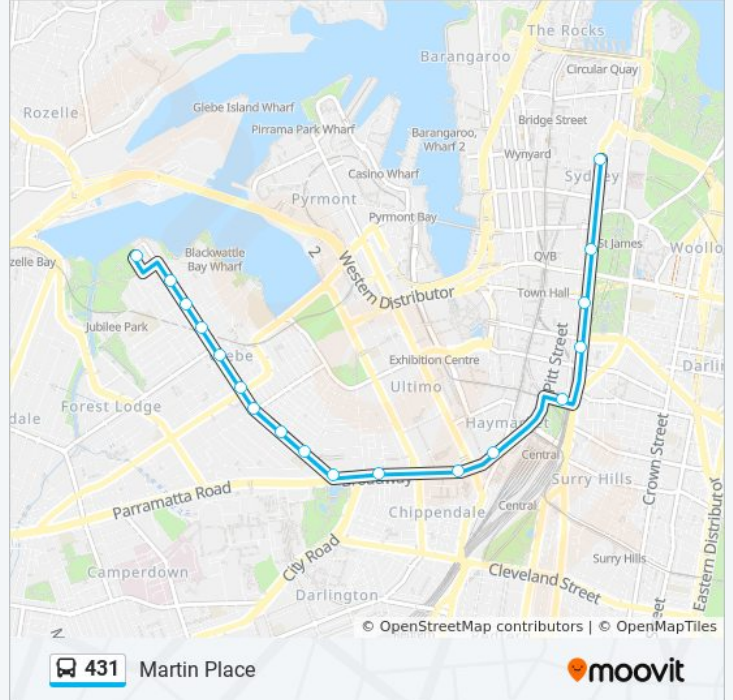

## Direction: Glebe Point

16 stops

[VIEW LINE SCHEDULE](#)

Martin Place Station, Elizabeth St, Stand F

St James Station, Elizabeth St, Stand A

Museum Station, Elizabeth St, Stand C

Pitt St opp Barlow St

Central Station, Railway Square, Stand M

### Direction: Martin Place

18 stops

[VIEW LINE SCHEDULE](#)

- Federal Rd opp Bicentennial Park
- Glebe Point Rd at Leichhardt St
- Glebe Point Rd after Cook St
- Glebe Point Rd after Forsyth St
- Glebe Point Rd opp Glebe Library
- Glebe Point Rd at Bridge Rd
- Glebe Point Rd at St Johns Rd
- Glebe Point Rd at Mitchell St
- Glebe Point Rd opp Glebe Public School
- Glebe Point Rd at Broadway
- Broadway Shopping Centre, Broadway
- University of Technology Sydney, Broadway
- Central Station, Railway Square, Stand J
- Hay St opp Belmore Park
- Museum Station, Downing Centre, Stand E
- Museum Station, Elizabeth St, Stand D
- St James Station, Elizabeth St, Stand C
- Martin Place Station, Elizabeth St, Stand C

### 431 bus Time Schedule

Martin Place Route Timetable:

Sunday	12:20 AM - 11:21 PM
Monday	4:53 AM - 11:35 PM
Tuesday	4:53 AM - 11:35 PM
Wednesday	4:53 AM - 11:35 PM
Thursday	4:53 AM - 11:35 PM
Friday	6:20 AM - 11:21 PM
Saturday	5:30 AM - 11:20 PM

### 431 bus Info

**Direction:** Martin Place

**Stops:** 18

**Trip Duration:** 26 min

**Line Summary:**

431 bus time schedules and route maps are available in an offline PDF at [moovitapp.com](https://moovitapp.com). Use the [Moovit App](#) to see live bus times, train schedule or subway schedule, and step-by-step directions for all public transit in Sydney.