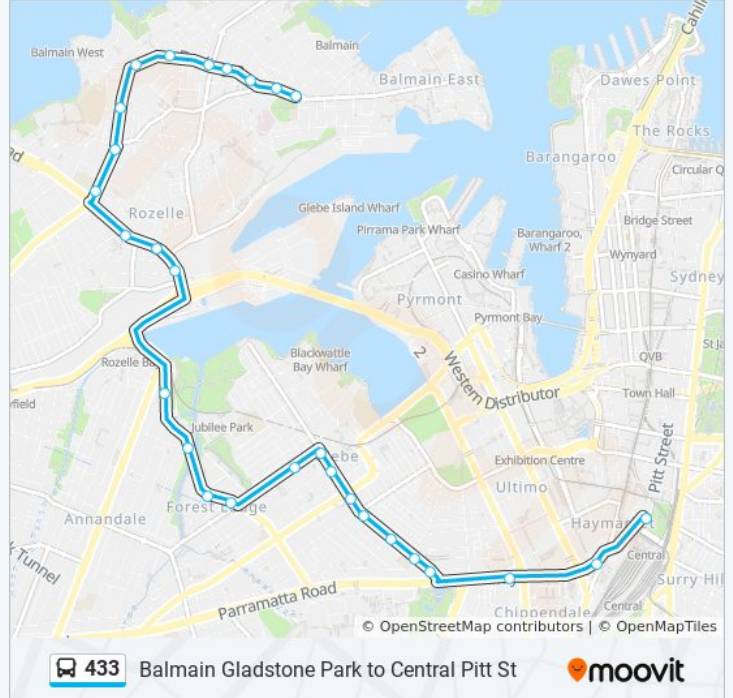

Use the Moovit App to find the closest 433 bus station near you and find out when is the next 433 bus arriving.

Direction: Balmain - Gladstone Park

29 stops

[VIEW LINE SCHEDULE](#)

- Pitt St opp Barlow St
- Central Station, Railway Square, Stand M
- Broadway at Buckland St
- Glebe Point Rd after Parramatta Rd
- Glebe Public School, Glebe Point Rd
- Glebe Point Rd at Mitchell St
- Glebe Point Rd at St Johns Rd
- Glebe Point Rd before Bridge Rd
- Glebe Point Rd at Hereford St
- Glebe Library, Glebe Point Rd
- Wigram Rd opp Bell Lane
- Minogue Cres at Wigram Rd
- Minogue Cres opp Scotsman St
- The Crescent before Nelson St
- The Crescent at View St
- Rozelle Bay, The Crescent
- Victoria Rd opp White Bay
- Victoria Rd opp Robert St
- Victoria Rd at Evans St
- Rozelle Public School, Darling St
- Darling St at Wise St

433 bus Info

Direction: Balmain - Gladstone Park

Stops: 29

Trip Duration: 32 min

Line Summary:

Darling St at Thornton St
 Darling St after Elliott St
 Darling St before Birchgrove Rd
 Darling St at Rowntree St
 Darling St at Phillip St
 Darling St at Mort St
 Darling St at Ford St
 Darling St opp Gladstone Park

Direction: Pitt St and Barlow St

26 stops

[VIEW LINE SCHEDULE](#)

Gladstone Park, Darling St
 Darling St at Church St
 Darling St at Montague St
 Darling St opp Birchgrove Rd
 Darling St before Elliott St
 Darling St at Wisbeach St
 Darling St at Beattie St
 Darling St at Merton St
 Darling St opp Rozelle Public School
 Victoria Rd before Evans St
 Rozelle Bay, The Crescent
 The Crescent opp Trafalgar St
 The Crescent after Nelson St
 The Crescent before Scotsman St
 Minogue Cres before Wigram Rd
 Wigram Rd at Bell Lane
 Glebe Point Rd opp Glebe Library
 Glebe Point Rd at Bridge Rd

433 bus Info

Direction: Pitt St and Barlow St

Stops: 26

Trip Duration: 33 min

Line Summary:

Glebe Point Rd at St Johns Rd

Glebe Point Rd at Mitchell St

Glebe Point Rd opp Glebe Public School