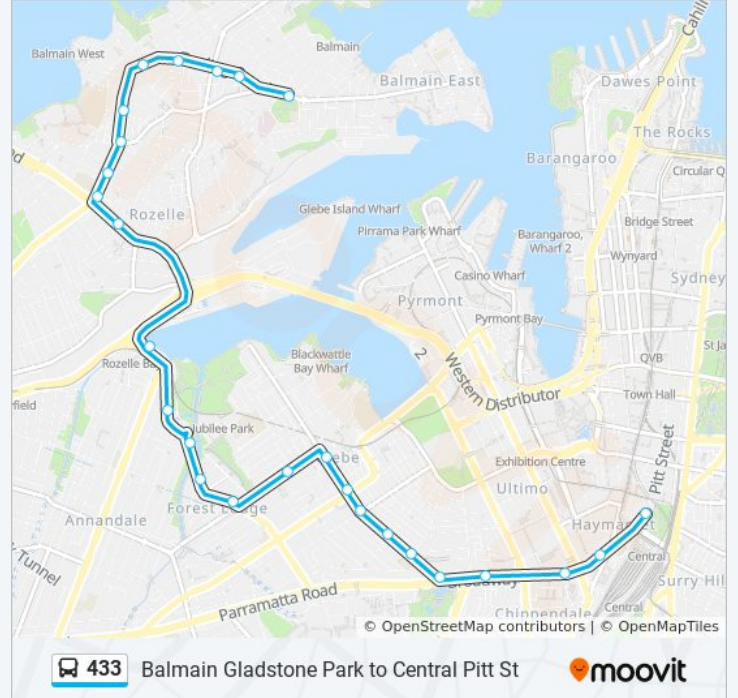

Direction: Pitt St and Barlow St

26 stops

[VIEW LINE SCHEDULE](#)

Gladstone Park, Darling St
 Darling St at Church St
 Darling St at Montague St
 Darling St opp Birchgrove Rd
 Darling St before Elliott St
 Darling St at Wisbeach St
 Darling St at Beattie St
 Darling St at Merton St
 Darling St opp Rozelle Public School
 Victoria Rd before Evans St
 Rozelle Bay, The Crescent
 The Crescent opp Trafalgar St
 The Crescent after Nelson St
 The Crescent before Scotsman St
 Minogue Cres before Wigram Rd
 Wigram Rd at Bell Lane
 Glebe Point Rd opp Glebe Library
 Glebe Point Rd at Bridge Rd

433 bus Info

Direction: Pitt St and Barlow St

Stops: 26

Trip Duration: 33 min

Line Summary:

Glebe Point Rd at St Johns Rd

Glebe Point Rd at Mitchell St

Glebe Point Rd opp Glebe Public School

Glebe Point Rd at Broadway

Broadway Shopping Centre, Broadway

University of Technology Sydney, Broadway

Central Station, Railway Square, Stand J

Pitt St before Hay St

433 bus time schedules and route maps are available in an offline PDF at moovitapp.com. Use the [Moovit App](#) to see live bus times, train schedule or subway schedule, and step-by-step directions for all public transit in Sydney.