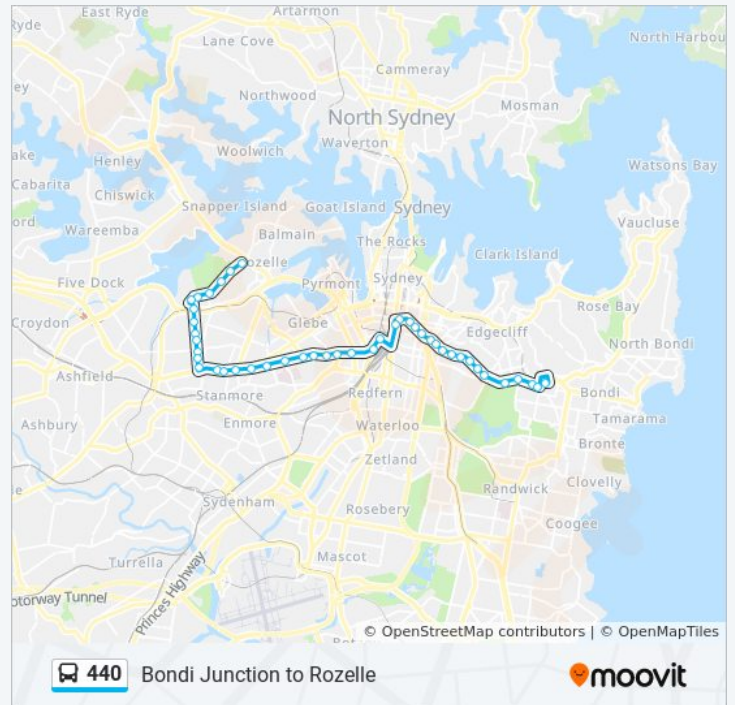

Use the Moovit App to find the closest 440 bus station near you and find out when is the next 440 bus arriving.

**Direction: Grafton Street Bondi Jct**

41 stops

[VIEW LINE SCHEDULE](#)

- Darling St before Belmore St
- Balmain Rd opp Sydney College of the Arts
- Balmain Rd at Grove St
- Orange Grove Plaza, Balmain Rd
- Orange Grove Public School, Perry St
- Mary St after Perry St
- Norton St after City West Link
- Pioneers Memorial Park, Norton St
- Norton St at Allen St
- Norton St opp Carlisle St
- Leichhardt Public School, Norton St
- Norton St before Parramatta Rd
- Parramatta Rd before Catherine St
- Parramatta Rd before Young St
- Parramatta Rd before Johnston St
- Annandale Hotel, Parramatta Rd
- Parramatta Rd at Mallett St
- Parramatta Rd before Lyons Rd
- Parramatta Rd at Larkin St
- Parramatta Rd opp University of Sydney Ross St Gate
- Parramatta Rd opp University of Sydney

Norton St at Carlisle St

Norton St at Allen St

Norton St opp Pioneers Memorial Park

Norton St at City West Link

Perry St at Mary St

Perry St opp Orange Grove Public School

**Direction:** Rozelle (Darling St & Victoria Rd)

**Stops:** 44

**Trip Duration:** 58 min

**Line Summary:**

Balmain Rd opp Orange Grove Plaza

Balmain Rd opp Grove St

Sydney College of the Arts, Balmain Rd

Darling St at Waterloo St

**Direction: William & Norton Sts Leichhardt**

37 stops

[VIEW LINE SCHEDULE](#)

Bondi Junction Station, Grafton St, Stand T

Oxford St after Newland St

Oxford St at Denison St

Oxford St before York Rd

Oxford St opp Moncur St

St Matthias Anglican Church, Oxford St