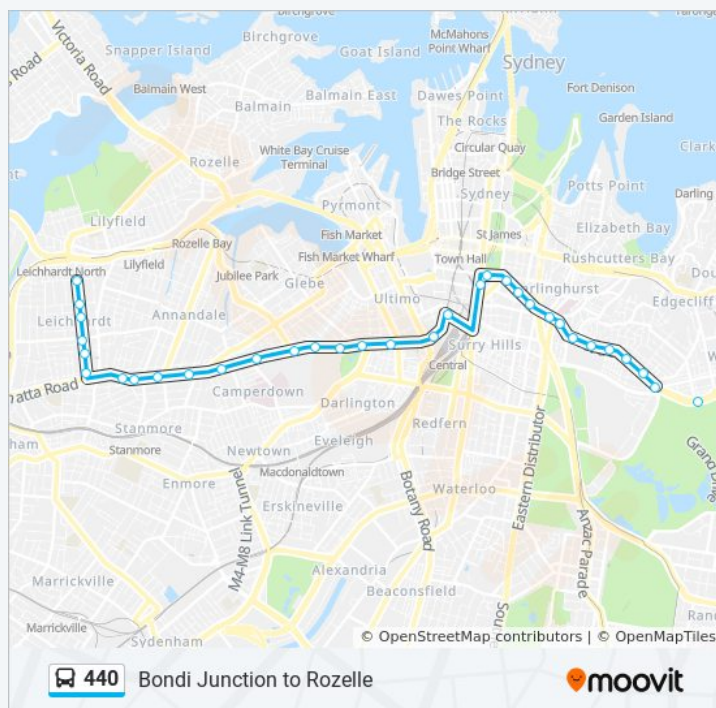

37 stops

[VIEW LINE SCHEDULE](#)

Bondi Junction Station, Grafton St, Stand T

Oxford St after Newland St

Oxford St at Denison St

Oxford St before York Rd

Oxford St opp Moncur St

St Matthias Anglican Church, Oxford St

Victoria Park, Broadway

University of Sydney Main Gate, Parramatta Rd

University of Sydney Footbridge, Parramatta Rd

University of Sydney Ross St Gate, Parramatta Rd

**440 bus Time Schedule**

William & Norton Sts Leichhardt Route Timetable:

Sunday	1:03 AM - 1:33 AM
Monday	8:29 AM - 7:57 PM
Tuesday	8:29 AM - 7:57 PM
Wednesday	8:29 AM - 7:57 PM
Thursday	8:29 AM - 7:57 PM
Friday	Not Operational
Saturday	12:03 AM

**440 bus Info**

**Direction:** William & Norton Sts Leichhardt

**Stops:** 37

**Trip Duration:** 33 min

**Line Summary:**

Parramatta Rd at Missenden Rd

Bridge Road School, Parramatta Rd

Parramatta Rd opp Annandale Hotel

Parramatta Rd after Northumberland Ave

Parramatta Rd after Percival Rd