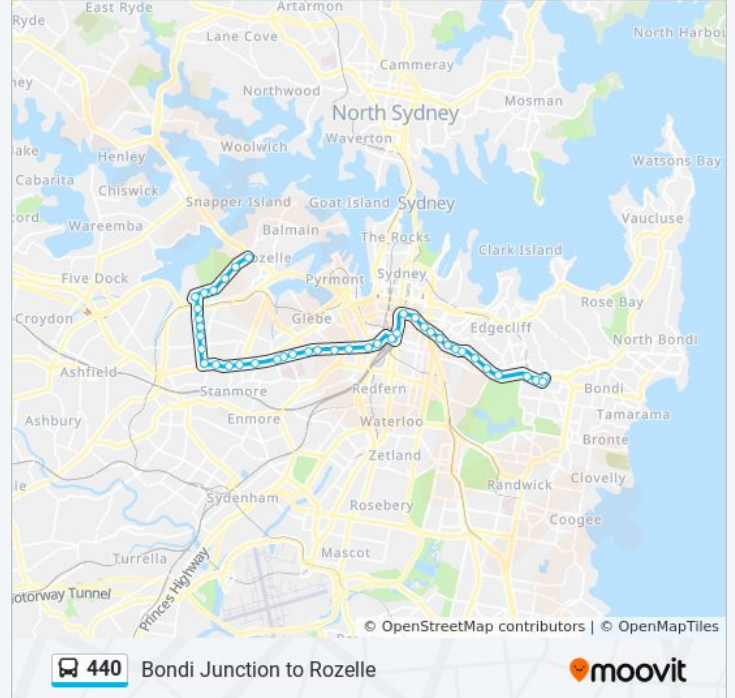

University of Technology Sydney, Broadway

Central Station, Railway Square, Stand J

Central Station, Eddy Ave, Stand C

Wentworth Ave after Elizabeth St

Oxford St opp Brisbane St

Oxford St at Palmer St

Taylor Square, Oxford St, Stand D

Oxford St at West St

Oxford St at Glenmore Rd

Oxford St opp Victoria Barracks

Oxford St opp Paddington Town Hall

Oxford St after William St

The Light Brigade Hotel, Oxford St

Oxford St at Victoria Ave

Oxford St after York Rd

Oxford St opp Denison St

Oxford St at Newland St

Bondi Junction Station, Grafton St, Stand S

**Direction: Rozelle (Darling St & Victoria Rd)**

44 stops

[VIEW LINE SCHEDULE](#)

Bondi Junction Station, Grafton St, Stand T

**Stops:** 44

**Trip Duration:** 58 min

**Line Summary:**

Balmain Rd opp Orange Grove Plaza

Balmain Rd opp Grove St

Sydney College of the Arts, Balmain Rd

Darling St at Waterloo St

**Direction: William & Norton Sts Leichhardt**