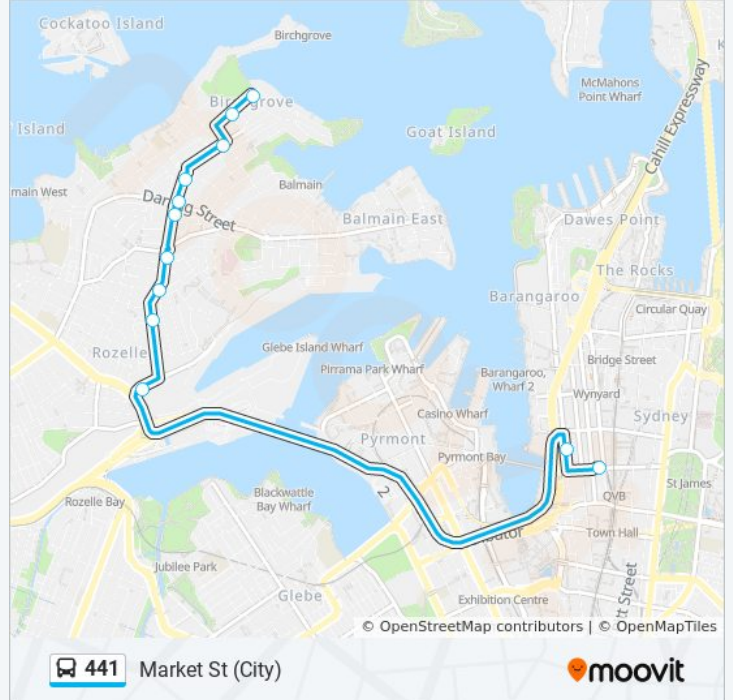

441 bus time schedules and route maps are available in an offline PDF at moovitapp.com. Use the [Moovit App](#) to see live bus times, train schedule or subway schedule, and step-by-step directions for all public transit in Sydney.

[About Moovit](#) • [MaaS Solutions](#) • [Supported Countries](#) • [Mooviter Community](#)

© 2024 Moovit - All Rights Reserved

Check Live Arrival Times