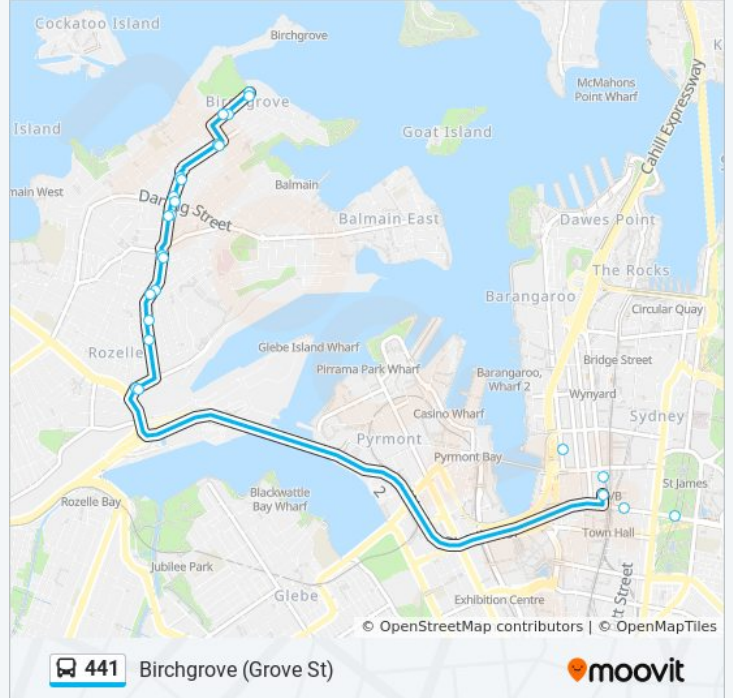

Use the Moovit App to find the closest 441 bus station near you and find out when is the next 441 bus arriving.

**Direction: Birchgrove (Grove St)**

29 stops

[VIEW LINE SCHEDULE](#)

- Grove St opp Birchgrove Oval
- Grove St at Bay St
- Rowntree St at Cameron St
- Rowntree St after Curtis Rd
- Rowntree St at Darling St
- Montague St after Darling St
- Mullens St at Stewart St
- Mullens St at Reynolds St
- Mullens St opp Goodsir St
- Robert St before Victoria Rd
- White Bay, Victoria Rd
- Sussex St after King St
- QVB, York St, Stand D
- Town Hall Station, Park St, Stand H
- Hyde Park, Park St, Stand B
- Art Gallery Rd opp Art Gallery of NSW
- Andrew (Boy) Charlton Pool, Mrs Macquaries Rd
- Art Gallery of NSW, Art Gallery Rd
- QVB, York St, Stand B
- Robert St at Crescent St
- Mullens St after Mansfield St
- Mullens St at Reynolds St

**441 bus Info**

**Direction:** Birchgrove (Grove St)

**Stops:** 29

**Trip Duration:** 41 min

**Line Summary:**

Mullens St at Beattie St

Montague St before Darling St

Rowntree St after Darling St

Rowntree St at Macquarie Tce

Rowntree St at Cameron St

Grove St opp Bay St

Birchgrove Oval, Grove St

### Direction: Market St (City)

13 stops

[VIEW LINE SCHEDULE](#)

Grove St opp Birchgrove Oval

Grove St at Bay St

Rowntree St at Cameron St

Rowntree St after Curtis Rd

Rowntree St at Darling St