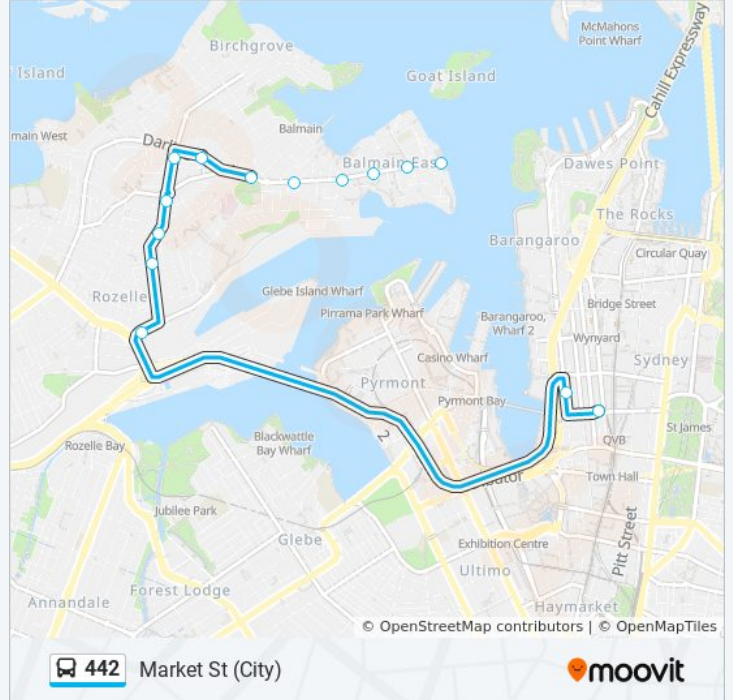

442 bus time schedules and route maps are available in an offline PDF at moovitapp.com. Use the [Moovit App](#) to see live bus times, train schedule or subway schedule, and step-by-step directions for all public transit in Sydney.

[About Moovit](#) • [MaaS Solutions](#) • [Supported Countries](#) • [Mooviter Community](#)

© 2024 Moovit - All Rights Reserved

Check Live Arrival Times