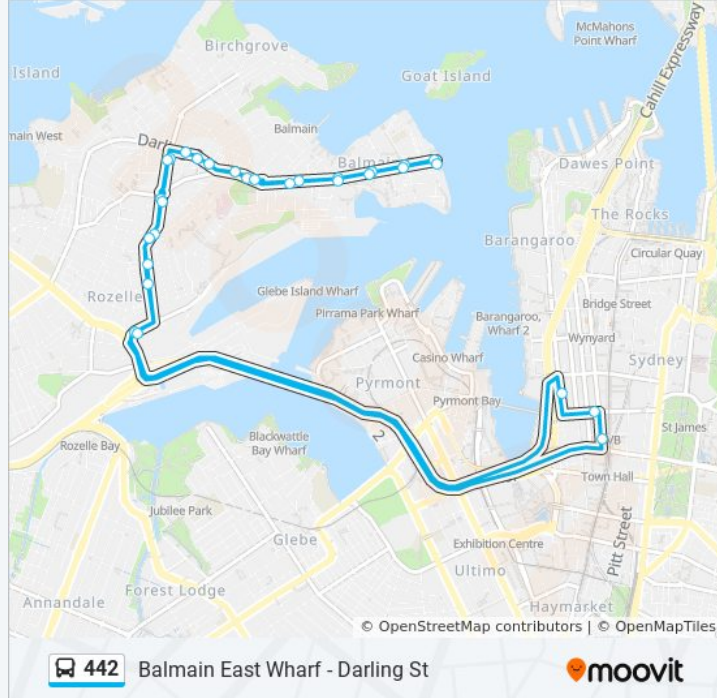

Darling St opp Gladstone Park

Direction: Balmain East Wharf - Darling St

30 stops

[VIEW LINE SCHEDULE](#)

Balmain East Wharf, Darling St

Darling St at Johnston St

Darling St opp Darling Street Anglican Church

442 bus Info

Direction: Balmain East Wharf - Darling St

Stops: 30

Trip Duration: 41 min

Line Summary:

Mullens St at Reynolds St

Mullens St at Beattie St

Montague St before Darling St

Darling St at Phillip St

Darling St at Mort St

Darling St at Ford St

Darling St opp Gladstone Park

Darling St at Colgate Ave

Darling St opp Ewenton St

Darling Street Anglican Church, Darling St

Darling St at Nicholson St

Balmain East Wharf, Darling St

Direction: Market St (City)

15 stops

[VIEW LINE SCHEDULE](#)

Balmain East Wharf, Darling St

Darling St at Johnston St

Darling St opp Darling Street Anglican Church

Darling St at Ewenton St