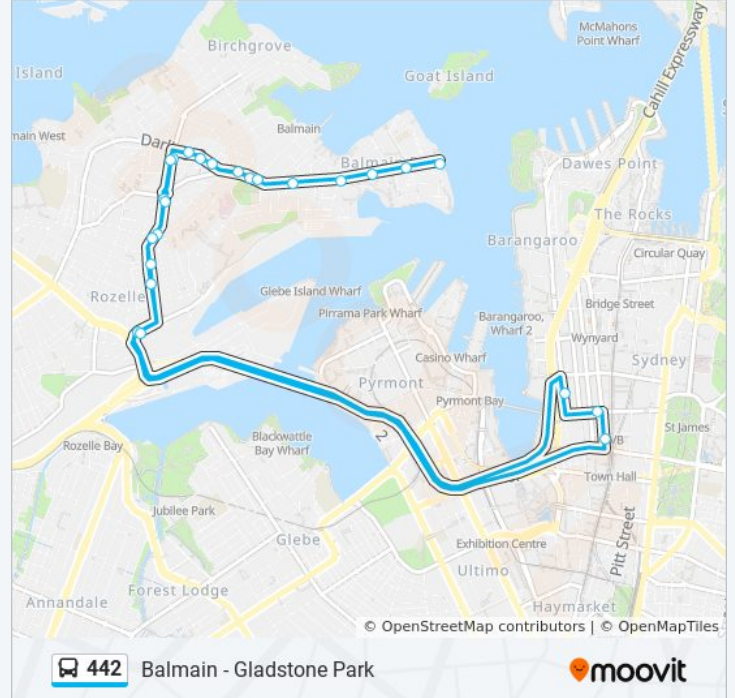

Use the Moovit App to find the closest 442 bus station near you and find out when is the next 442 bus arriving.

Direction: Balmain - Gladstone Park

25 stops

[VIEW LINE SCHEDULE](#)

- Balmain East Wharf, Darling St
- Darling St at Johnston St
- Darling St opp Darling Street Anglican Church
- Darling St at Ewenton St
- Darling St at Ann St
- Gladstone Park, Darling St
- Darling St at Church St
- Montague St after Darling St
- Mullens St at Stewart St
- Mullens St at Reynolds St
- Mullens St opp Goodsir St
- Robert St before Victoria Rd
- White Bay, Victoria Rd
- Sussex St after King St
- QVB, Market St, Stand F
- QVB, York St, Stand B
- Robert St at Crescent St
- Mullens St after Mansfield St
- Mullens St at Reynolds St
- Mullens St at Beattie St
- Montague St before Darling St

442 bus Info

Direction: Balmain - Gladstone Park

Stops: 25

Trip Duration: 26 min

Line Summary:

Darling St at Phillip St

Darling St at Mort St

Darling St at Ford St

Darling St opp Gladstone Park

Direction: Balmain East Wharf - Darling St

30 stops

[VIEW LINE SCHEDULE](#)

Balmain East Wharf, Darling St

Darling St at Johnston St

Darling St opp Darling Street Anglican Church

Balmain East Wharf, Darling St

Direction: Market St (City)

15 stops

[VIEW LINE SCHEDULE](#)

Balmain East Wharf, Darling St

Darling St at Johnston St

Darling St opp Darling Street Anglican Church

Darling St at Ewenton St