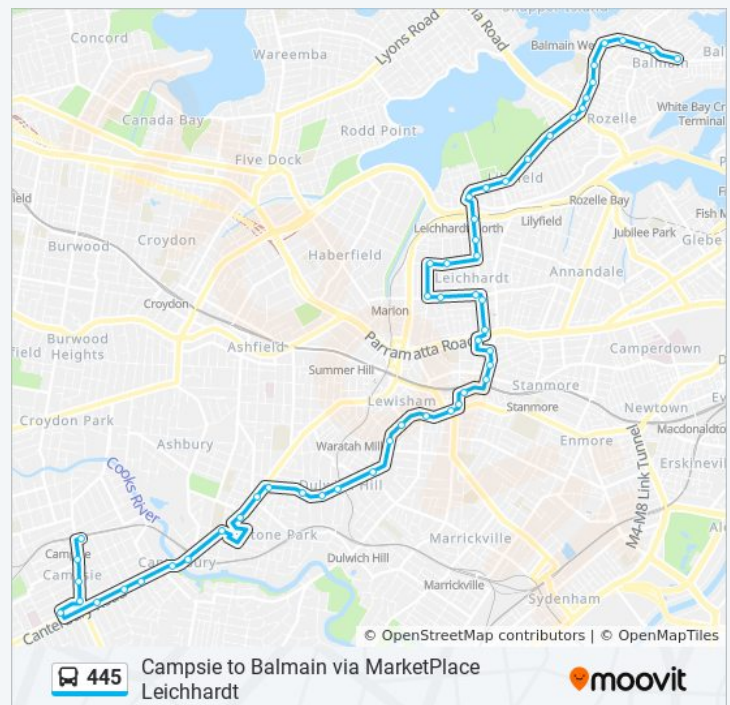

Darling St at Thornton St

Darling St after Elliott St

Darling St before Birchgrove Rd

Darling St at Rowntree St

Darling St at Phillip St

Darling St at Mort St

Darling St at Ford St

Darling St opp Gladstone Park

445 bus Info

Direction: Campsie Station

Stops: 53

Trip Duration: 59 min

Line Summary:

Trafalgar St opp Petersham Station

Audley St at Fisher St

New Canterbury Rd before Livingstone Rd

Direction: Leichhardt Town Hall

30 stops

[VIEW LINE SCHEDULE](#)

Campsie Station, South Pde, Stand E

Beamish St at Evaline St

Beamish St at Unara St

Dan's Corner, Beamish St

Canterbury Rd opp Robertson St

445 bus Info

Direction: Leichhardt Town Hall

Stops: 30

Trip Duration: 20 min

Line Summary:

Audley St opp Fisher St

Petersham Station, Trafalgar St

Crystal St at Brighton St