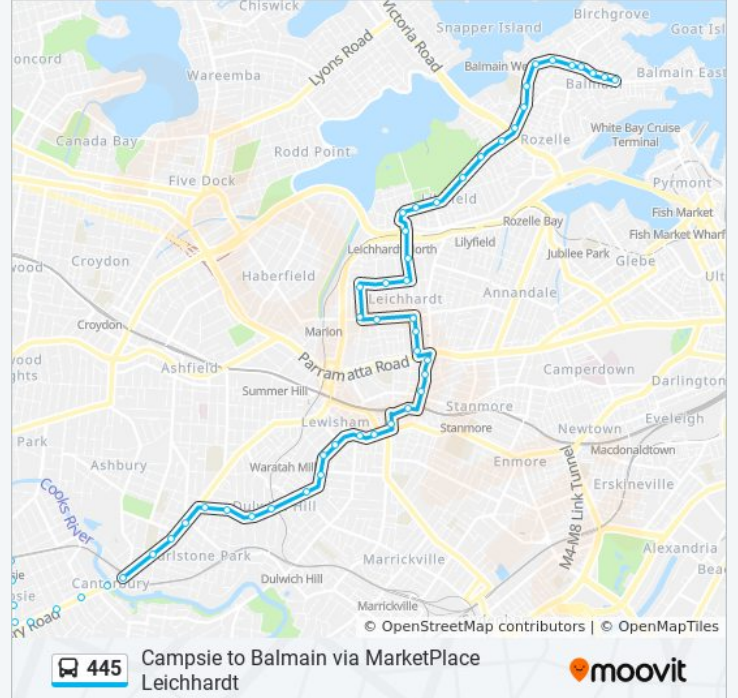

Marion St at Elswick St

Flood St at Marion St

Flood St at Allen St

Allen St at North St

Allen St at Norton St

Norton St opp Pioneers Memorial Park

Norton St at City West Link

Perry St at Mary St

Perry St opp Orange Grove Public School

Balmain Rd opp Orange Grove Plaza

Balmain Rd opp Grove St

Sydney College of the Arts, Balmain Rd

Darling St at Waterloo St

Rozelle Public School, Darling St

Darling St at Wise St

Darling St at Thornton St

Darling St after Elliott St

Darling St before Birchgrove Rd

Darling St at Rowntree St

Darling St at Phillip St

Darling St at Mort St

Darling St at Ford St

Darling St opp Gladstone Park