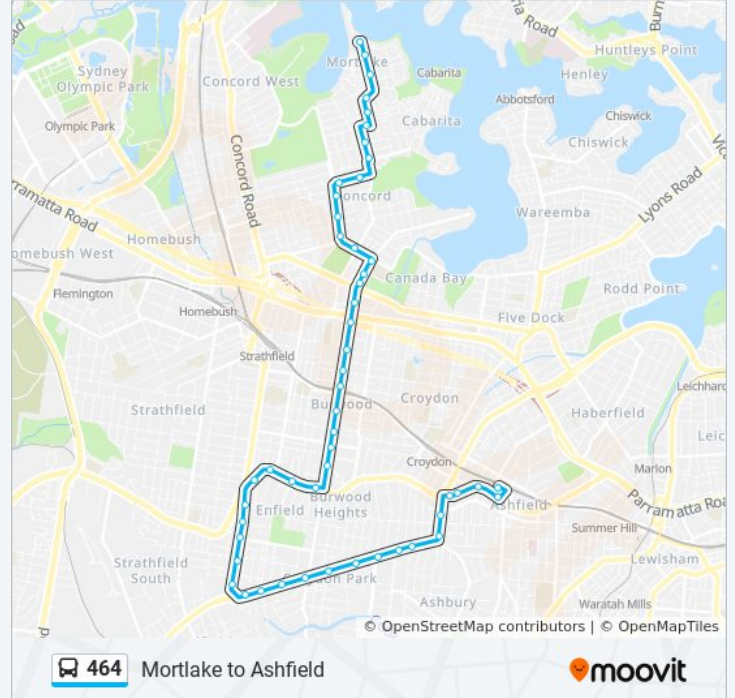

**464 bus Info**  
**Direction:** Ashfield Station  
**Stops:** 51  
**Trip Duration:** 51 min  
**Line Summary:**

Burwood Station, Burwood Rd, Stand H

Burwood Rd after Belmore St

Burwood Rd at Duff St

Burwood Rd after Ethel St

Coronation Pde at Mitchell St

Coronation Pde after Tangarra St

Coronation Pde before Georges River Rd

Georges River Rd at Blenheim St

Georges River Rd at Portland St

Georges River Rd at Rawson St

Georges River Rd before Burwood Rd

Georges River Rd at Rose St

Georges River Rd at Beaufort St

Croydon Park Public School, Georges River Rd

Georges River Rd after Croydon Ave

Georges River Rd at Holborow St

Milton St opp Blackwood Ave

Milton St opp Somerville Ave

Liverpool Rd opp Ashfield RSL

Liverpool Rd opp Lapish Ave

Liverpool Rd at Cavill Ave

Ashfield Station, Liverpool Rd, Stand F

Ashfield Station, Brown St, Stand D

**Direction: Ashfield Station (Station Side)**