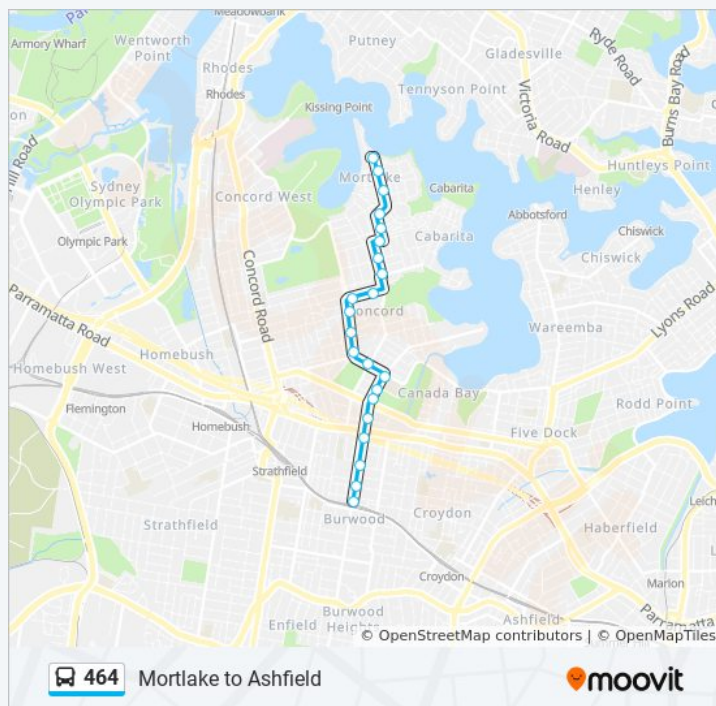

### 464 bus Info

**Direction:** Burwood Stn (Burwood Rd)

**Stops:** 22

**Trip Duration:** 14 min

**Line Summary:**

Concord Shops, Majors Bay Rd

Majors Bay Rd at Gallipoli St

Rothwell Park, Majors Bay Rd

Crane St at Broughton St

Burwood Rd at Crane St

Burwood Rd at Stanley St

Concord Private Hospital, Burwood Rd

Burwood Rd before Burton St

Burwood Rd at Parramatta Rd

Burwood Rd opp Burwood Park

Westfield Burwood, Burwood Rd

Burwood Station, Burwood Rd, Stand H

**Direction: Burwood Stn (Burwood Rd)**

32 stops

[VIEW LINE SCHEDULE](#)

Ashfield Station, Brown St, Stand A

Ashfield Station, Liverpool Rd, Stand G

Liverpool Rd at Knox St

Liverpool Rd at Lapish Ave

Ashfield RSL, Liverpool Rd

Milton St at Arthur St

Georges River Rd after Watson Ave

Georges River Rd opp Holborow St

Georges River Rd before Croydon Ave

Georges River Rd opp Croydon Park Public School