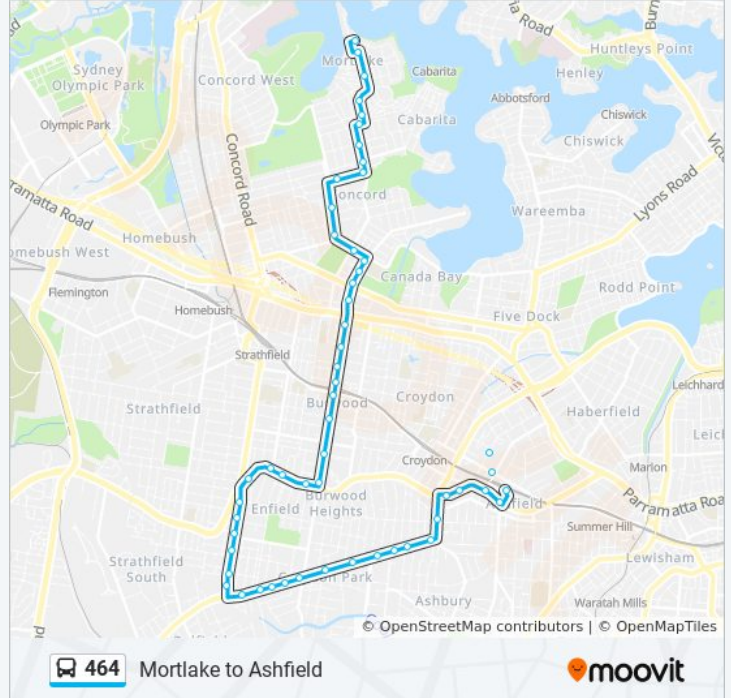

**Direction: Mortlake, Whittaker St**

54 stops

[VIEW LINE SCHEDULE](#)

St Vincents College Ashfield, Alt St  
 Elizabeth St at Bland St  
 Ashfield Station, Brown St, Stand A  
 Ashfield Station, Liverpool Rd, Stand G  
 Liverpool Rd at Knox St  
 Liverpool Rd at Lapish Ave  
 Ashfield RSL, Liverpool Rd  
 Milton St at Arthur St  
 Georges River Rd after Watson Ave  
 Georges River Rd opp Holborow St  
 Georges River Rd before Croydon Ave  
 Georges River Rd opp Croydon Park Public School  
 Georges River Rd at Clyde St

**464 bus Time Schedule**

Mortlake, Whittaker St Route Timetable:

Sunday	12:00 AM - 9:30 PM
Monday	4:45 AM - 11:30 PM
Tuesday	12:00 AM - 11:30 PM
Wednesday	12:00 AM - 11:30 PM
Thursday	12:00 AM - 11:30 PM
Friday	12:00 AM - 9:30 PM
Saturday	5:45 AM - 11:50 PM

**464 bus Info**

**Direction:** Mortlake, Whittaker St

**Stops:** 54

**Trip Duration:** 47 min

**Line Summary:**

Georges River Rd at Balmoral Ave  
Georges River Rd after Burwood Rd  
Georges River Rd after McCall Ave  
Georges River Rd opp Rawson St  
Georges River Rd before Lees Ave  
Georges River Rd at Walsh Ave  
Coronation Pde after Punchbowl Rd  
Coronation Pde at Chiswick St  
Coronation Pde opp Tangarra St  
Coronation Pde at Hill St  
Coronation Pde opp St Thomas' Anglican Church  
Coronation Pde at Plymouth St  
The Broadway, Liverpool Rd  
Liverpool Rd at Wentworth Rd  
Liverpool Rd at Lindsay St  
Liverpool Rd opp St Joseph's Primary School  
Burwood Rd after Liverpool Rd  
Burwood Rd at Minna St  
Burwood Rd at Livingstone St  
Burwood Station, Burwood Rd, Stand E  
Burwood Station, Burwood Rd, Stand G  
Burwood Rd opp Westfield Burwood  
Burwood Park, Burwood Rd  
Burwood Rd before Parramatta Rd  
Burwood Rd after Burton St  
Burwood Rd at Gipps St  
Burwood Rd at Stanley St  
Burwood Rd at Crane St  
Crane St at Broughton St  
Majors Bay Rd opp Rothwell Park  
Concord Shops, Majors Bay Rd  
Brewer St opp Concord Community Church  
Brewer St opp Edwards Park