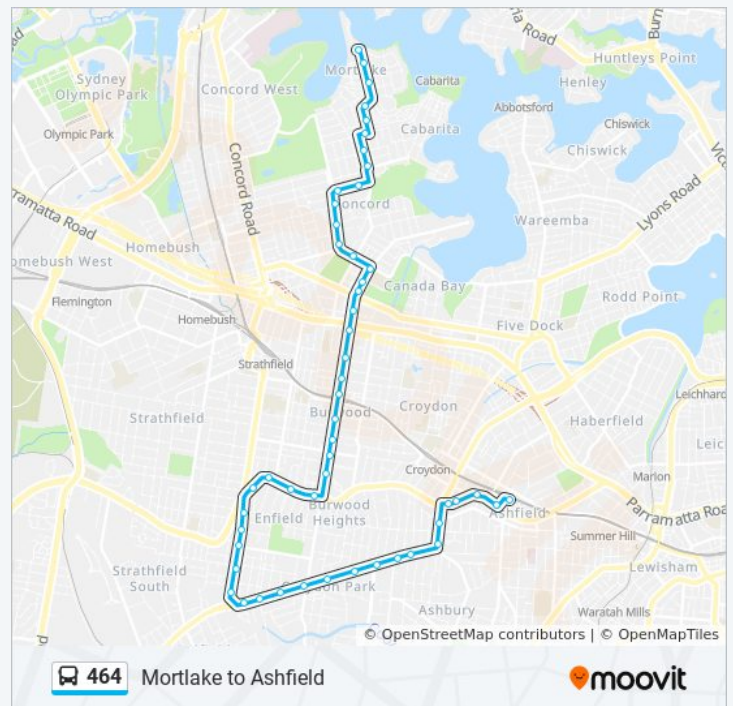

Majors Bay Rd at Gallipoli St

Rothwell Park, Majors Bay Rd

Crane St at Broughton St

Burwood Rd at Crane St

Burwood Rd at Stanley St

Concord Private Hospital, Burwood Rd

Burwood Rd before Burton St

Burwood Rd at Parramatta Rd

Burwood Rd opp Burwood Park

Westfield Burwood, Burwood Rd

Burwood Station, Burwood Rd, Stand H

Burwood Rd after Belmore St

Burwood Rd at Duff St

Burwood Rd after Ethel St

Burwood Rd at Appian Way

St Joseph's Primary School, Liverpool Rd

Liverpool Rd at The Parade

Liverpool Rd at Beaumaris St

The Broadway, Liverpool Rd

Coronation Pde at Mina Rosa St

St Thomas' Anglican Church, Coronation Pde

Sunday	7:25 AM - 8:44 PM
Monday	4:57 AM - 11:10 PM
Tuesday	4:57 AM - 11:10 PM
Wednesday	4:57 AM - 11:10 PM
Thursday	4:57 AM - 11:10 PM
Friday	7:25 AM - 8:44 PM
Saturday	5:01 AM - 11:14 PM

#### 464 bus Info

**Direction:** Ashfield Station (Station Side)

**Stops:** 51

**Trip Duration:** 45 min

**Line Summary:**

Coronation Pde at Mitchell St

Coronation Pde after Tangarra St

Coronation Pde before Georges River Rd