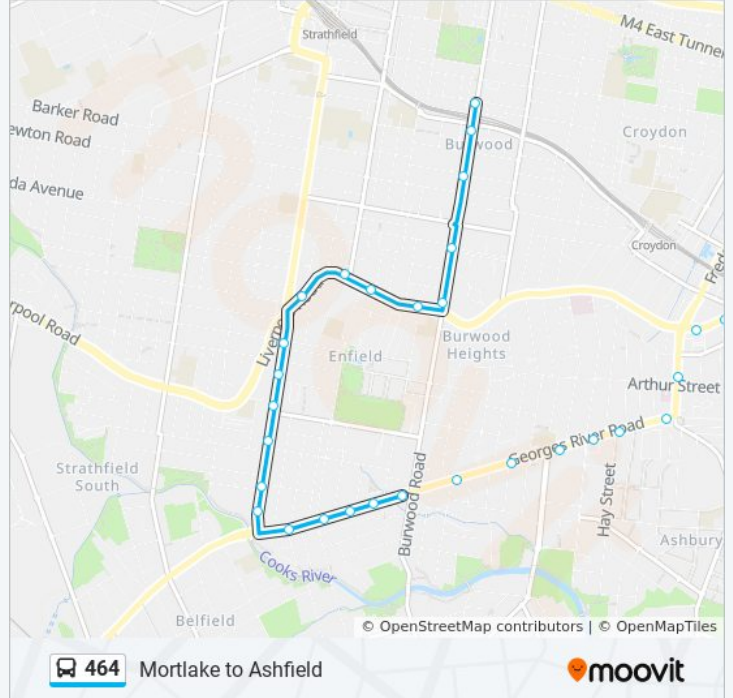

Burwood Station, Burwood Rd, Stand H

**Direction: Burwood Stn (Burwood Rd)**

32 stops

[VIEW LINE SCHEDULE](#)

Ashfield Station, Brown St, Stand A

Ashfield Station, Liverpool Rd, Stand G

Liverpool Rd at Knox St

Liverpool Rd at Lapish Ave

Ashfield RSL, Liverpool Rd

Milton St at Arthur St

Georges River Rd after Watson Ave

Georges River Rd opp Holborow St

Georges River Rd before Croydon Ave

Georges River Rd opp Croydon Park Public School

**464 bus Info**

**Direction:** Burwood Stn (Burwood Rd)

**Stops:** 32

**Trip Duration:** 20 min

**Line Summary:**

Coronation Pde after Punchbowl Rd  
 Coronation Pde at Chiswick St  
 Coronation Pde opp Tangarra St  
 Coronation Pde at Hill St  
 Coronation Pde opp St Thomas' Anglican Church  
 Coronation Pde at Plymouth St  
 The Broadway, Liverpool Rd  
 Liverpool Rd at Wentworth Rd  
 Liverpool Rd at Lindsay St  
 Liverpool Rd opp St Joseph's Primary School  
 Burwood Rd after Liverpool Rd  
 Burwood Rd at Minna St  
 Burwood Rd at Livingstone St  
 Burwood Station, Burwood Rd, Stand E  
 Burwood Station, Burwood Rd, Stand G

**Direction: Mortlake, Whittaker St**

54 stops

[VIEW LINE SCHEDULE](#)

St Vincents College Ashfield, Alt St  
 Elizabeth St at Bland St  
 Ashfield Station, Brown St, Stand A  
 Ashfield Station, Liverpool Rd, Stand G  
 Liverpool Rd at Knox St  
 Liverpool Rd at Lapish Ave  
 Ashfield RSL, Liverpool Rd  
 Milton St at Arthur St  
 Georges River Rd after Watson Ave  
 Georges River Rd opp Holborow St  
 Georges River Rd before Croydon Ave  
 Georges River Rd opp Croydon Park Public School  
 Georges River Rd at Clyde St