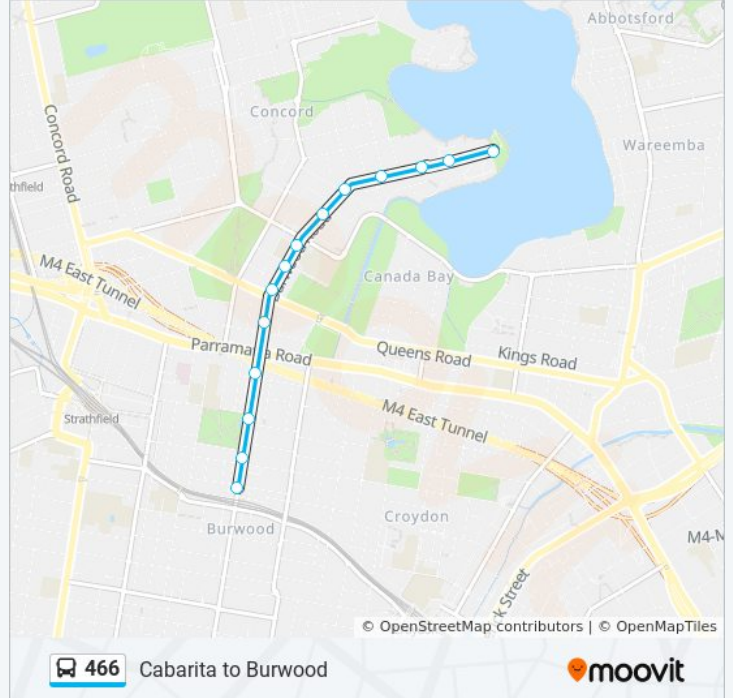

Use the Moovit App to find the closest 466 bus station near you and find out when is the next 466 bus arriving.

Direction: Bayview Park Concord

14 stops

[VIEW LINE SCHEDULE](#)

Burwood Station, Burwood Rd, Stand G

Burwood Rd opp Westfield Burwood

Burwood Park, Burwood Rd

Burwood Rd before Parramatta Rd

Burwood Rd after Burton St

Burwood Rd at Gipps St

Burwood Rd at Stanley St

Burwood Rd at Crane St

Burwood Rd at Wallace St

466 bus Info

Direction: Bayview Park Concord

Stops: 14

Trip Duration: 9 min

Line Summary:

Direction: Bayview Park Concord

14 stops

[VIEW LINE SCHEDULE](#)

Liverpool Rd at The Parade

Liverpool Rd at Beaumaris St

The Broadway, Liverpool Rd

Direction: Burwood Stn (Burwood Rd)

26 stops

[VIEW LINE SCHEDULE](#)

Burwood Station, Burwood Rd, Stand G

Burwood Rd opp Westfield Burwood