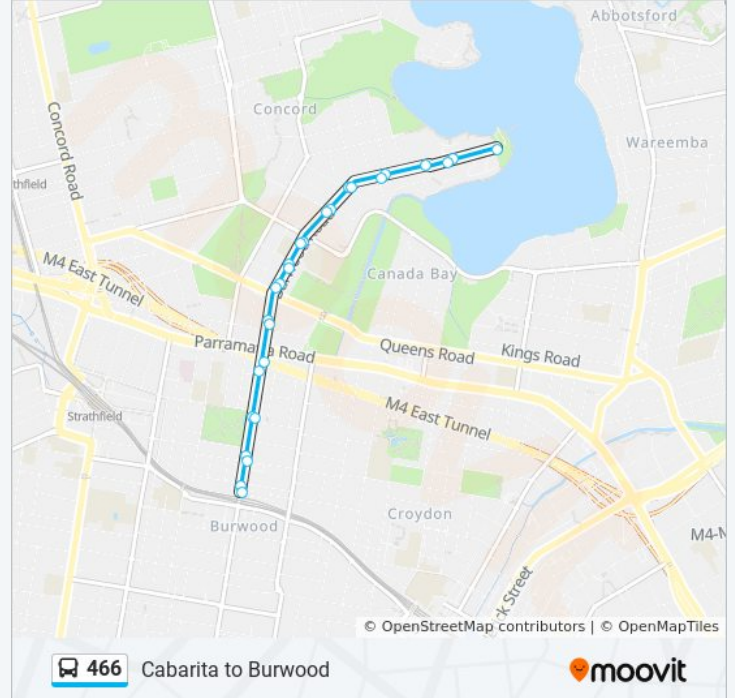

466 bus Info

Direction: Burwood Stn (Burwood Rd)

Stops: 26

Trip Duration: 21 min

Line Summary:

Burwood Rd opp Pelican Quays

Burwood Rd at Ward St

Burwood Rd at Edith Ave

Burwood Rd opp Wallace St

Burwood Rd at Crane St

Burwood Rd at Stanley St

Concord Private Hospital, Burwood Rd

Burwood Rd before Burton St

Burwood Rd at Parramatta Rd

Burwood Rd opp Burwood Park

Westfield Burwood, Burwood Rd

Burwood Station, Burwood Rd, Stand H

Direction: Burwood Westfield

23 stops

[VIEW LINE SCHEDULE](#)

Cabarita Park, Cabarita Rd

Cabarita Rd at Edgewood Cres

Cabarita Rd opp Kendall Reserve

Cabarita Rd opp Kendall St

466 bus Info

Direction: Burwood Westfield

Stops: 23

Trip Duration: 20 min

Line Summary:

Burwood Rd at Stanley St

Concord Private Hospital, Burwood Rd

Burwood Rd before Burton St