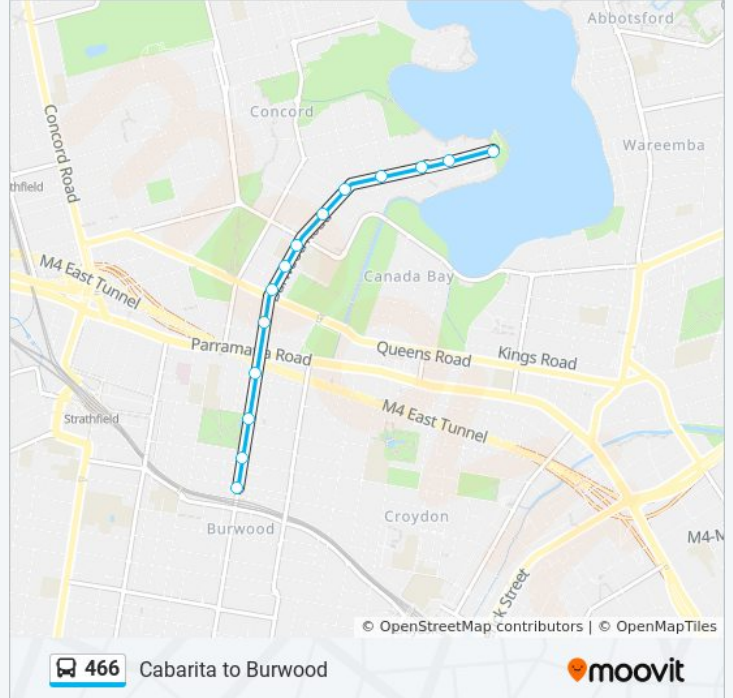

Sunday	Not Operational
Monday	9:15 AM - 10:43 PM
Tuesday	9:15 AM - 10:43 PM
Wednesday	9:15 AM - 10:43 PM
Thursday	9:15 AM - 10:43 PM
Friday	Not Operational
Saturday	10:12 PM - 11:14 PM

466 bus Info

Direction: Bayview Park Concord

Stops: 14

Trip Duration: 9 min

Line Summary:

Direction: Broadway Enfield

33 stops

[VIEW LINE SCHEDULE](#)

- Cabarita Park, Cabarita Rd
- Cabarita Rd at Edgewood Cres
- Cabarita Rd opp Kendall Reserve
- Cabarita Rd opp Kendall St
- Cabarita Rd opp Elphinstone St
- Cabarita Rd opp Kitchener Ave
- Cabarita Junction, Cabarita Rd
- Massey Park Golf Club, Ian Pde
- Ian Pde opp Greenlees Park
- Zoeller St opp Lindfield Ave
- Zoeller St at Salt St
- Bayview Park, Burwood Rd
- Burwood Rd opp Pelican Quays
- Burwood Rd at Ward St
- Burwood Rd at Edith Ave
- Burwood Rd opp Wallace St
- Burwood Rd at Crane St
- Concord High School, Stanley St

Direction: Broadway Enfield

Stops: 33

Trip Duration: 37 min

Line Summary:

Burwood Rd at Stanley St

Concord Private Hospital, Burwood Rd

Burwood Rd before Burton St

Burwood Rd at Parramatta Rd

Liverpool Rd at The Parade

Liverpool Rd at Beaumaris St

The Broadway, Liverpool Rd

Direction: Burwood Stn (Burwood Rd)

26 stops

[VIEW LINE SCHEDULE](#)

Burwood Station, Burwood Rd, Stand G

Burwood Rd opp Westfield Burwood