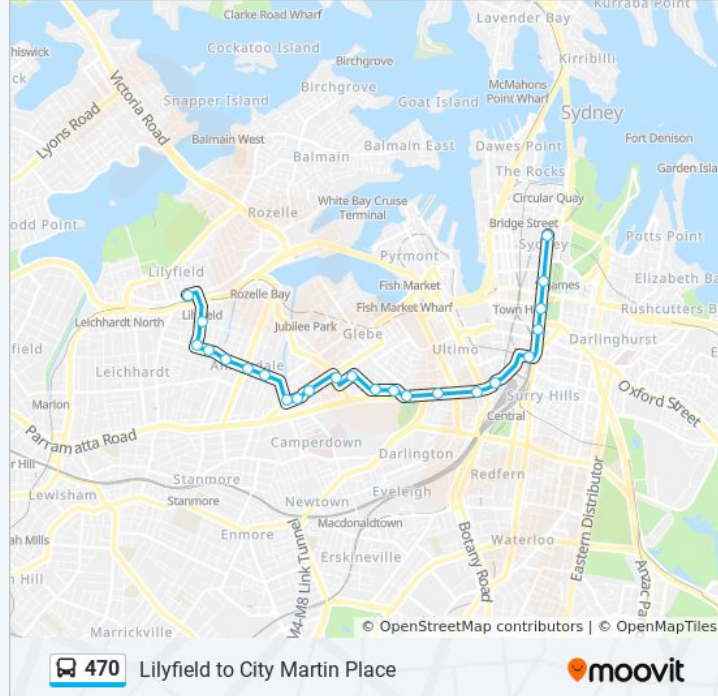

Hay St opp Belmore Park

Museum Station, Downing Centre, Stand E

Museum Station, Elizabeth St, Stand D

St James Station, Elizabeth St, Stand C

Martin Place Station, Elizabeth St, Stand C

470 bus time schedules and route maps are available in an offline PDF at moovitapp.com. Use the [Moovit App](#) to see live bus times, train schedule or subway schedule, and step-by-step directions for all public transit in Sydney.

[About Moovit](#) • [MaaS Solutions](#) • [Supported Countries](#) • [Mooviter Community](#)

© 2024 Moovit - All Rights Reserved

Check Live Arrival Times