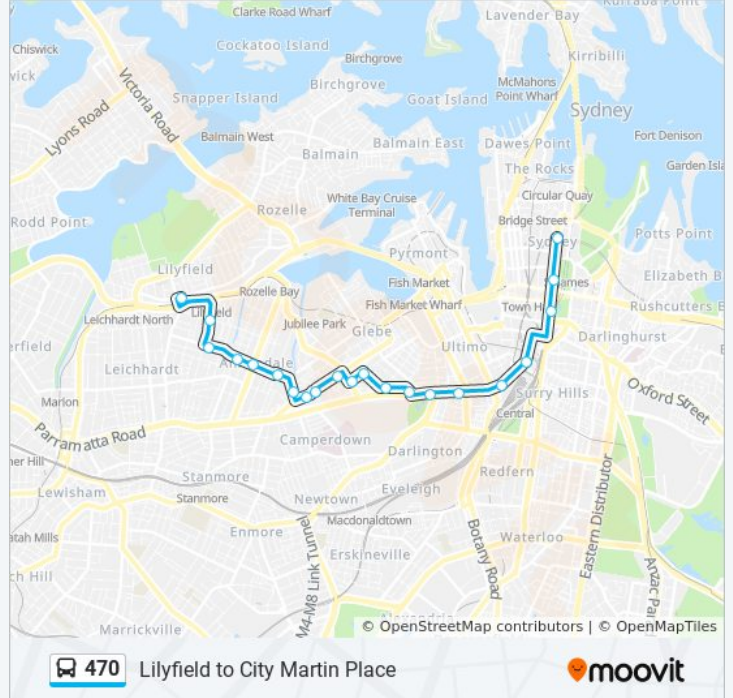

**Direction: Lilyfield**

21 stops

[VIEW LINE SCHEDULE](#)

- Martin Place Station, Elizabeth St, Stand F
- St James Station, Elizabeth St, Stand A
- Museum Station, Elizabeth St, Stand C
- Pitt St opp Barlow St
- Central Station, Railway Square, Stand M
- Broadway at Buckland St
- Victoria Park, Broadway
- Derwent St at Arundel St
- Catherine St opp Mitchell St
- Glebe Town Hall, Mt Vernon St
- St Johns Rd at Ross St
- Bridge Rd opp Forest Lodge Public School
- Pymont Bridge Rd at Lyons Rd
- Pymont Bridge Rd before Layton St
- Booth St at Guihen St
- Booth St at Nelson St
- Booth St at Johnston St
- Booth St at Young St
- Moore St before Catherine St
- Catherine St at Piper St
- Lilyfield Rd at Edward St

**470 bus Info**

**Direction:** Lilyfield

**Stops:** 21

**Trip Duration:** 36 min

**Line Summary:**

## Direction: Martin Place

23 stops

[VIEW LINE SCHEDULE](#)

- Lilyfield Rd at Trevor St
- Catherine St at Piper St
- Catherine St opp War Memorial Park
- Moore St opp John St
- Booth St at Young St
- Booth St at Johnston St
- Booth St at Nelson St
- Booth St before Pyrmont Bridge Rd
- Pyrmont Bridge Rd opp Layton St
- Pyrmont Bridge Rd opp Barr St
- Ross St after Bridge Rd
- St Johns Rd opp Glebe Town Hall
- Catherine St at Mitchell St
- Catherine St at Derwent St
- Parramatta Rd opp Victoria Park
- Broadway Shopping Centre, Broadway
- University of Technology Sydney, Broadway
- Central Station, Railway Square, Stand J

## 470 bus Info

**Direction:** Martin Place

**Stops:** 23

**Trip Duration:** 31 min

**Line Summary:**

Hay St opp Belmore Park

Museum Station, Downing Centre, Stand E

Museum Station, Elizabeth St, Stand D