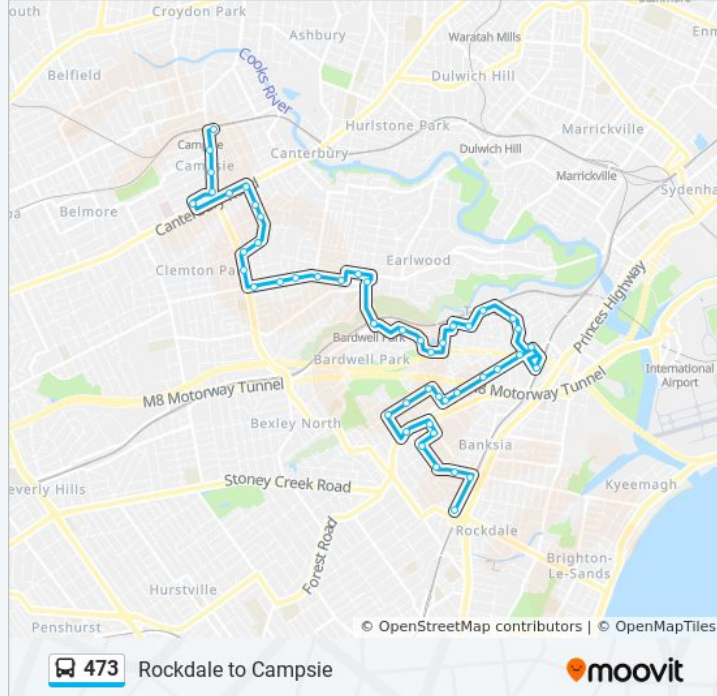

Earwood Shops, Homer St, Stand C

Earwood Shops, Clarke St, Stand B

William St opp Cameron Ave

William St opp Woolcott St

William St opp Westfield St

William St at Main St

Clemton Park Shops, William St

Bexley Rd opp Calbina Rd

Northcote St after Bexley Rd

Northcote St opp Marana Rd

Northcote St opp Clisdell Ave

Northcote St opp Cressy St

Northcote St at Canterbury Rd

Canterbury Rd at Robertson St

Orissa St at Fletcher St

Beamish St opp Dan's Corner

Beamish St opp Unara St

Beamish St at Evaline St

Campsie Station, South Pde, Stand D

Direction: Rockdale Stn (Railway St)

50 stops

[VIEW LINE SCHEDULE](#)

473 bus Time Schedule

Rockdale Stn (Railway St) Route Timetable:

Earlwood Shops, Clarke St, Stand A

Earlwood Shops, Homer St, Stand E

Hartill-Law Ave opp Bardwell Park Station

Darley Rd after Water St

Darley Rd after May St

Bardwell Rd opp Shepherd Reserve

John St after Wentworth St