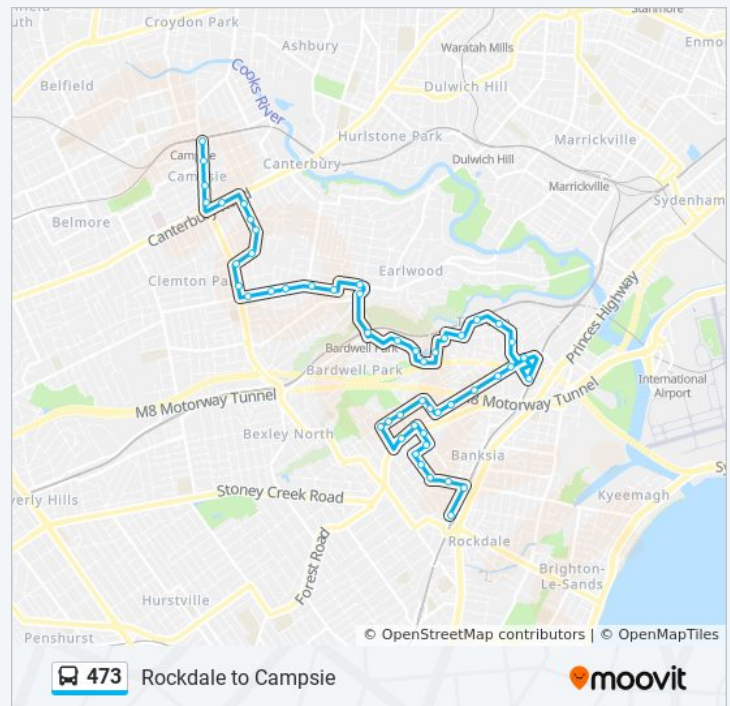

Earlwood Shops, Clarke St, Stand A

Earlwood Shops, Homer St, Stand E

Hartill-Law Ave opp Bardwell Park Station

Darley Rd after Water St

Darley Rd after May St

Bardwell Rd opp Shepherd Reserve

John St after Wentworth St

Wilkins St after Hannam St

Rickard St at Hannam St

Turrella Station, Turrella St

Loftus St at Goddard St

Arncliffe West Infants School, Loftus St

Wollongong Rd opp Done St

Arncliffe Station, Firth St

Wollongong Rd before Broe Ave

Wollongong Rd opp Arncliffe Park

Sunday	7:38 AM - 5:38 PM
Monday	5:54 AM - 8:50 PM
Tuesday	5:54 AM - 8:50 PM
Wednesday	5:54 AM - 8:50 PM
Thursday	5:54 AM - 8:50 PM
Friday	7:38 AM - 5:38 PM
Saturday	7:28 AM - 5:28 PM

473 bus Info

Direction: Rockdale Stn (Railway St)

Stops: 50

Trip Duration: 42 min

Line Summary:

Wollongong Rd opp Athelstane Public School

Wollongong Rd before Earle St

Wollongong Rd opp Macquarie Lodge