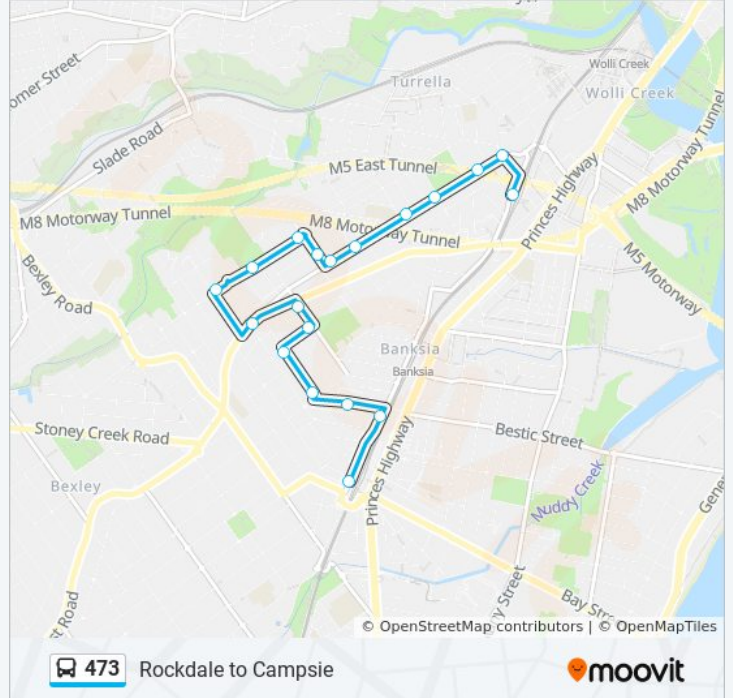

Direction: Campsie Station

48 stops

[VIEW LINE SCHEDULE](#)

- Rockdale Station, Railway St, Stand F
- Railway St before Villiers St
- Villiers St before Villiers Lane
- Villiers St at Arlington St
- Villiers St at Oswell St
- Oswell St at Wolli Creek Rd
- Wolli Creek Rd before Forest Rd
- Forest Rd at Clarence Rd
- Parliament Tce at Princes St
- Silver Jubilee Park, Lorraine Ave
- Lorraine Ave at Wilsons Rd
- Wilsons Rd at Fairview St
- Macquarie Lodge, Wollongong Rd
- Wollongong Rd opp Earle St
- Athelstane Public School, Wollongong Rd
- Wollongong Rd at Mitchell St
- Wollongong Rd before Kelsey St
- Wollongong Rd opp Done St

473 bus Time Schedule

Campsie Station Route Timetable:

Sunday	8:26 AM - 6:26 PM
Monday	6:10 AM - 8:32 PM
Tuesday	6:10 AM - 8:32 PM
Wednesday	6:10 AM - 8:32 PM
Thursday	6:10 AM - 8:32 PM
Friday	8:26 AM - 6:26 PM
Saturday	7:18 AM - 6:08 PM

473 bus Info

Direction: Campsie Station

Stops: 48

Trip Duration: 46 min

Line Summary: