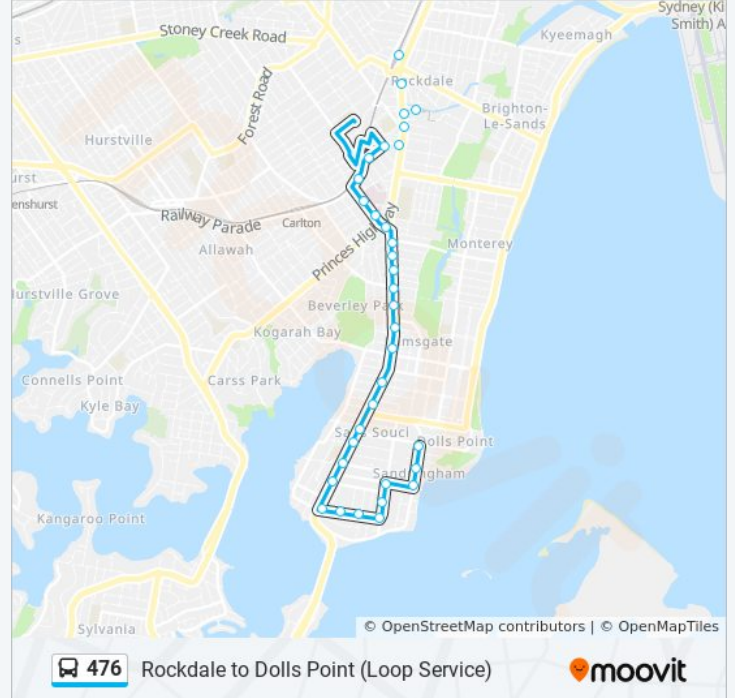

**476 bus Info**

**Direction:** Dolls Point - Clareville Ave

**Stops:** 34

**Trip Duration:** 26 min

**Line Summary:**

Rocky Point Rd before Russell Ave

Rocky Point Rd at Evans St

Rocky Point Rd at Toyer Ave

Rocky Point Rd at Kendall St

Fontainebleau St after Rocky Point Rd

Fontainebleau St before Moss St

Fontainebleau St at Brantwood St

Fontainebleau St at Napoleon St

Napoleon St opp Ney St

Napoleon St at Ida St

### Direction: Kogarah Station

52 stops

[VIEW LINE SCHEDULE](#)

Rockdale Station, Geeves Ave, Stand B

Princes Hwy opp Hegerty St

Rockdale Plaza, Rockdale Plaza Dr, Stand A

Princes Hwy after Rockdale Plaza Dr

Princes Hwy opp Harrow Rd

Regent St at Princes Hwy

Regent St opp Kogarah High School

Kogarah Station, Regent St, Stand D

Railway Pde at Derby St

St George Hospital, Gray St

Gray St at Chapel St

Gray Ave before Rocky Point Rd