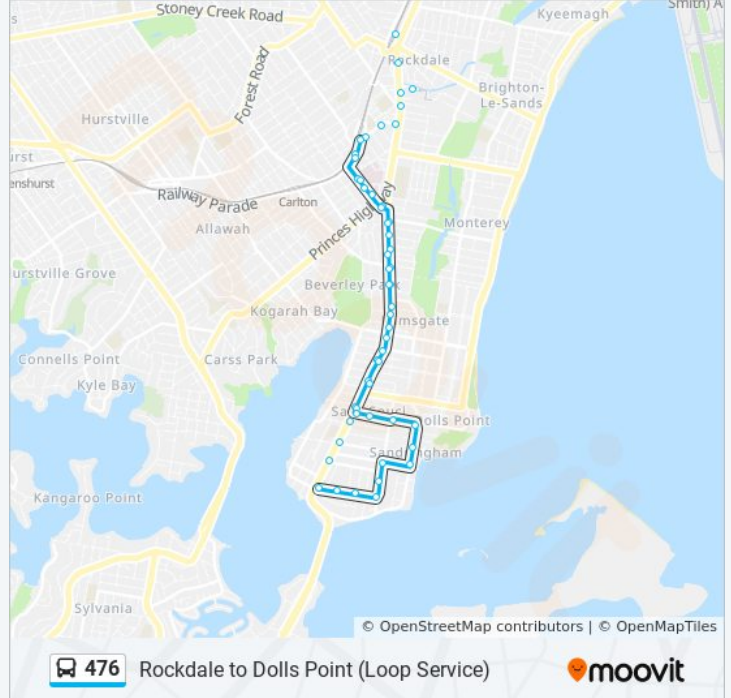

Princes Hwy opp Harrow Rd

Regent St at Princes Hwy

Regent St opp Kogarah High School

Kogarah Station, Regent St, Stand D

Railway Pde at Derby St

St George Hospital, Gray St

Gray St at Chapel St

Gray Ave before Rocky Point Rd

Rocky Point Rd opp Shaw St

Rocky Point Rd at Wilson St

Rocky Point Rd opp Calvary Hospital

Rocky Point Rd opp Jubilee Ave

### 476 bus Info

**Direction:** Kogarah Station

**Stops:** 52

**Trip Duration:** 30 min

**Line Summary:**

Rocky Point Rd opp Weeney St  
Rocky Point Rd at Clarkes Rd  
Rocky Point Rd before Ramsgate Rd  
Rocky Point Rd opp St George Christian School  
Rocky Point Rd at Camille St  
Rocky Point Rd before Russell Ave  
Rocky Point Rd at Evans St  
Rocky Point Rd at Toyer Ave  
Rocky Point Rd at Kendall St  
Fontainebleau St after Rocky Point Rd  
Fontainebleau St before Moss St  
Fontainebleau St at Brantwood St  
Fontainebleau St at Napoleon St  
Napoleon St opp Ney St  
Napoleon St at Ida St  
Clareville Ave at Ida St  
Clareville Ave at Dickin Ave  
Clareville Ave at Russell Ave  
Russell Ave at Napoleon St  
Russell Ave before Jameson Lane  
Sans Souci Central, Russell Ave  
Rocky Point Rd after Russell Ave  
Rocky Point Rd at Northcote St  
St George Christian School, Rocky Point Rd  
Rocky Point Rd at Torwood St  
Rocky Point Rd before Ramsgate Rd  
Rocky Point Rd at Hastings Rd  
Rocky Point Rd at Weeney St  
Rocky Point Rd before Jubilee Ave  
Calvary Hospital, Rocky Point Rd  
Rocky Point Rd at Shaw St  
Gray Ave at Gray St  
Gray St opp St George Hospital

Gray St at Queens Ave

Railway Pde opp Derby St

Kogarah Station, Railway Pde, Stand C

**Direction: Rockdale Stn (Tramway Arc)**

58 stops

[VIEW LINE SCHEDULE](#)

Rockdale Station, Geeves Ave, Stand B

Princes Hwy opp Hegerty St