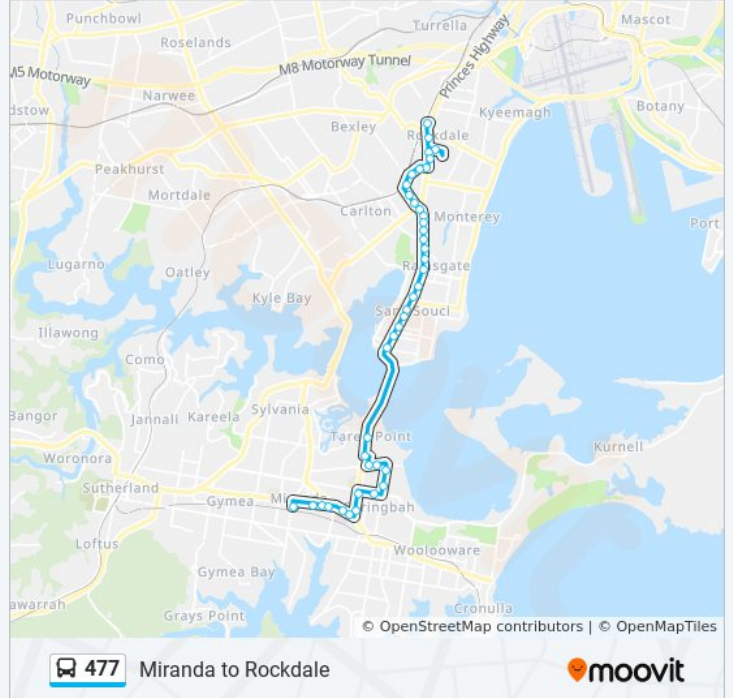

477 bus Info
Direction: Kogarah Station
Stops: 19
Trip Duration: 20 min
Line Summary:

Direction: Miranda Station/Interchange

41 stops

[VIEW LINE SCHEDULE](#)

- Rockdale Station, Geeves Ave, Stand B
- Princes Hwy opp Hegerty St
- Rockdale Plaza, Rockdale Plaza Dr, Stand A
- Princes Hwy after Rockdale Plaza Dr
- Princes Hwy opp Harrow Rd
- Regent St at Princes Hwy
- Regent St opp Kogarah High School
- Kogarah Station, Regent St, Stand D
- Railway Pde at Derby St
- St George Hospital, Gray St
- Gray St at Chapel St
- Gray Ave before Rocky Point Rd
- Rocky Point Rd opp Shaw St
- Rocky Point Rd at Wilson St
- Rocky Point Rd opp Calvary Hospital
- Rocky Point Rd opp Jubilee Ave
- Rocky Point Rd opp Weeney St
- Rocky Point Rd at Clarkes Rd

477 bus Info

Direction: Miranda Station/Interchange

Stops: 41

Trip Duration: 41 min

Line Summary:

Rocky Point Rd before Ramsgate Rd
 Rocky Point Rd opp St George Christian School
 Rocky Point Rd at Camille St
 Rocky Point Rd before Russell Ave
 Rocky Point Rd at Evans St
 Rocky Point Rd at Toyer Ave
 Rocky Point Rd at Kendall St
 Rocky Point Rd before Fontainebleau St
 Taren Point Rd after Toorak Ave
 Taren Point Rd at Box Rd
 Erskine Rd at Parraweena Rd
 Parraweena Rd opp Crammond Bvd
 Cawarra Rd after Parraweena Rd
 Cawarra Rd before Meta St
 Captain Cook Dr before Willarong Rd
 Taren Point Rd after Captain Cook Dr
 Taren Point Rd before Kingsway
 Kingsway at Hinkler Ave
 The Sutherland Hospital, Kingsway
 Kingsway at Carramar Cres
 Kingsway opp Junction St
 Kingsway at Miranda Rd
 Miranda Interchange, Kiara Rd, Stand 4

Direction: Rockdale Stn (Tramway Arc)

37 stops

[VIEW LINE SCHEDULE](#)

Miranda Interchange, Kiara Rd, Stand 4
 Kingsway at Junction St
 Kingsway opp The Sutherland Hospital
 Taren Point Rd after Kingsway
 Taren Point Rd opp Caringbah High School
 Captain Cook Dr after Willarong Rd