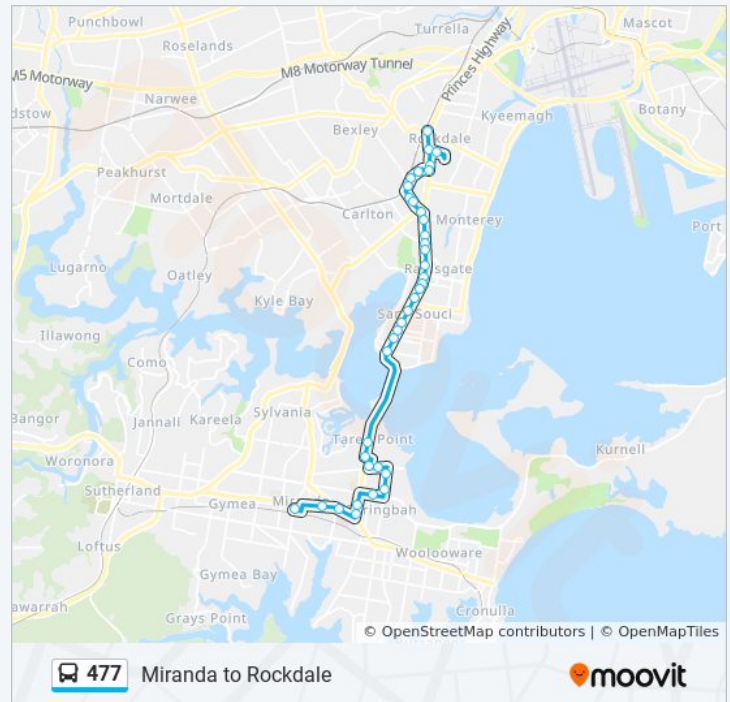

477 bus Info
Direction: Kogarah Station
Stops: 19
Trip Duration: 20 min
Line Summary:

Direction: Miranda Station/Interchange

41 stops

[VIEW LINE SCHEDULE](#)

- Rockdale Station, Geeves Ave, Stand B
- Princes Hwy opp Hegerty St
- Rockdale Plaza, Rockdale Plaza Dr, Stand A
- Princes Hwy after Rockdale Plaza Dr
- Princes Hwy opp Harrow Rd
- Regent St at Princes Hwy
- Regent St opp Kogarah High School
- Kogarah Station, Regent St, Stand D
- Railway Pde at Derby St
- St George Hospital, Gray St
- Gray St at Chapel St
- Gray Ave before Rocky Point Rd
- Rocky Point Rd opp Shaw St
- Rocky Point Rd at Wilson St
- Rocky Point Rd opp Calvary Hospital
- Rocky Point Rd opp Jubilee Ave
- Rocky Point Rd opp Weeney St
- Rocky Point Rd at Clarkes Rd

477 bus Info

Direction: Miranda Station/Interchange

Stops: 41

Trip Duration: 41 min

Line Summary:

Rocky Point Rd before Ramsgate Rd
 Rocky Point Rd opp St George Christian School
 Rocky Point Rd at Camille St
 Rocky Point Rd before Russell Ave
 Rocky Point Rd at Evans St
 Rocky Point Rd at Toyer Ave
 Rocky Point Rd at Kendall St
 Rocky Point Rd before Fontainebleau St
 Taren Point Rd after Toorak Ave
 Taren Point Rd at Box Rd
 Erskine Rd at Parraweena Rd
 Parraweena Rd opp Crammond Bvd
 Cawarra Rd after Parraweena Rd
 Cawarra Rd before Meta St
 Captain Cook Dr before Willarong Rd
 Taren Point Rd after Captain Cook Dr
 Taren Point Rd before Kingsway
 Kingsway at Hinkler Ave
 The Sutherland Hospital, Kingsway
 Kingsway at Carramar Cres
 Kingsway opp Junction St
 Kingsway at Miranda Rd
 Miranda Interchange, Kiara Rd, Stand 4

Rockdale Plaza, Rockdale Plaza Dr, Stand A

Princes Hwy after Rockdale Plaza Dr

Rockdale Station, Geeves Ave, Stand D

477 bus Info

Direction: Rockdale Stn (Tramway Arc)

Stops: 37

Trip Duration: 38 min

Line Summary: