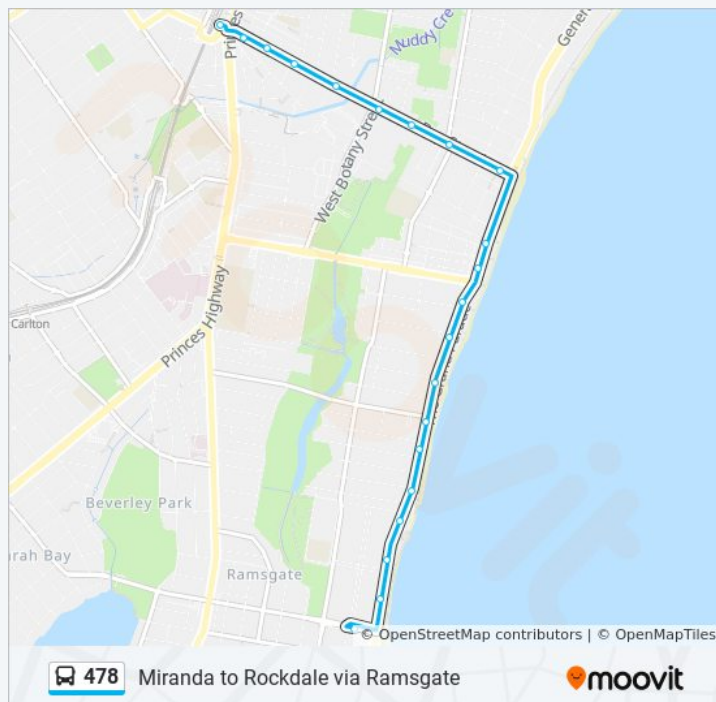

Use the Moovit App to find the closest 478 bus station near you and find out when is the next 478 bus arriving.

Direction: Miranda Station/Interchange

50 stops

[VIEW LINE SCHEDULE](#)

- Rockdale Station, Geeves Ave, Stand C
- Rockdale Station, Princes Hwy, Stand E
- Bay St at Cameron St
- Bay St at Farr St
- Bay St at West Botany St
- Bay St after Aero St
- Bay St at Francis Ave
- Bay St before Moate Ave
- The Grand Pde opp Duke St
- The Grand Pde opp Teralba Rd
- The Grand Pde opp President Ave
- The Grand Pde opp Solander St
- The Grand Pde opp Bath St
- The Grand Pde opp Barton St
- The Grand Pde opp Scarborough St
- The Grand Pde opp Hollywood St
- The Grand Pde opp Emmaline St
- The Grand Pde opp Florence St
- The Grand Pde opp 263
- Ramsgate Beach Shops, Ramsgate Rd, Stand B
- The Grand Pde opp Ramsgate Rd

478 bus Info

Direction: Miranda Station/Interchange

Stops: 50

Trip Duration: 42 min

Line Summary:

The Grand Pde opp Alice St

The Grand Pde opp McRae Rd

Malua St at Skinners Ave

Bay St opp Francis Ave

478 bus Info

Direction: Rockdale Stn (Tramway Arc)

Stops: 47

Trip Duration: 16 min

Line Summary:

Bay St opp Aero St

Bay St at West Botany St

Bay St at Garnet St

Bay St at Cairo St

Bay St opp George St

Rockdale Uniting Church, Bay St

Rockdale Station, Geeves Ave, Stand D

**Direction: Teralba Rd & The Grand Pde
Brighton**

10 stops

[VIEW LINE SCHEDULE](#)