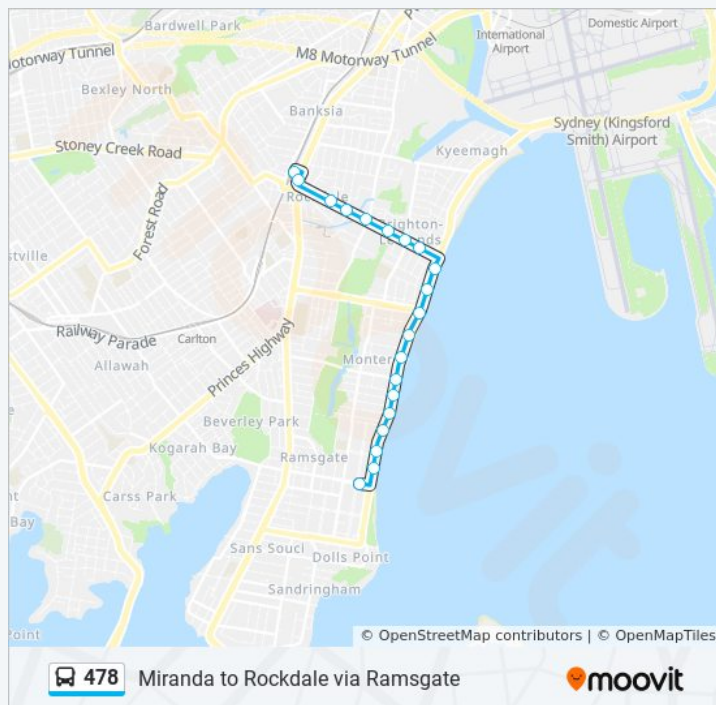

478 bus Info

Direction: Miranda Station/Interchange

Stops: 50

Trip Duration: 42 min

Line Summary:

The Grand Pde opp Alice St

The Grand Pde opp McRae Rd

Malua St at Skinners Ave

Ramsgate Route Timetable:

Sunday

7:31 AM - 11:15 PM

Rockdale Station, Geeves Ave, Stand C

Rockdale Station, Princes Hwy, Stand E

Bay St at Cameron St

Bay St at Farr St

Bay St at West Botany St

Monday	5:32 AM - 11:50 PM
Tuesday	5:32 AM - 11:50 PM
Wednesday	5:32 AM - 11:50 PM
Thursday	5:32 AM - 11:50 PM
Friday	7:31 AM - 11:15 PM
Saturday	6:27 AM - 11:56 PM

478 bus Info

Direction: Ramsgate

Stops: 20

Trip Duration: 16 min

Line Summary:

Direction: Rockdale Stn (Tramway Arc)

47 stops

[VIEW LINE SCHEDULE](#)

Miranda Interchange, Kiara Rd, Stand 4

Kingsway at Junction St

Kingsway opp The Sutherland Hospital