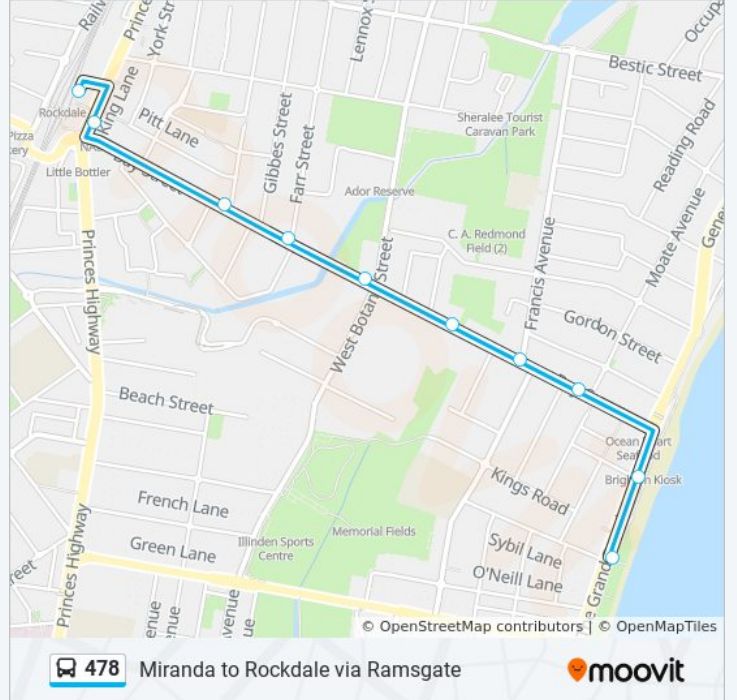

478 bus Info

Direction: Miranda Station/Interchange

Stops: 50

Trip Duration: 42 min

Line Summary:

The Grand Pde opp Alice St

The Grand Pde opp McRae Rd

Malua St at Skinners Ave

Bay St at Garnet St

Bay St at Cairo St

Bay St opp George St

Rockdale Uniting Church, Bay St

Rockdale Station, Geeves Ave, Stand D

**Direction: Teralba Rd & The Grand Pde
Brighton**

10 stops

[VIEW LINE SCHEDULE](#)

Rockdale Station, Geeves Ave, Stand C

Rockdale Station, Princes Hwy, Stand E

Bay St at Cameron St

Bay St at Farr St

Bay St at West Botany St

Bay St after Aero St

Bay St at Francis Ave

Bay St before Moate Ave

478 bus Info

Direction: Teralba Rd & The Grand Pde Brighton

Stops: 10

Trip Duration: 8 min

Line Summary:

478 bus time schedules and route maps are available in an offline PDF at moovitapp.com. Use the [Moovit App](#) to see live bus times, train schedule or subway schedule, and step-by-step directions for all public transit in Sydney.