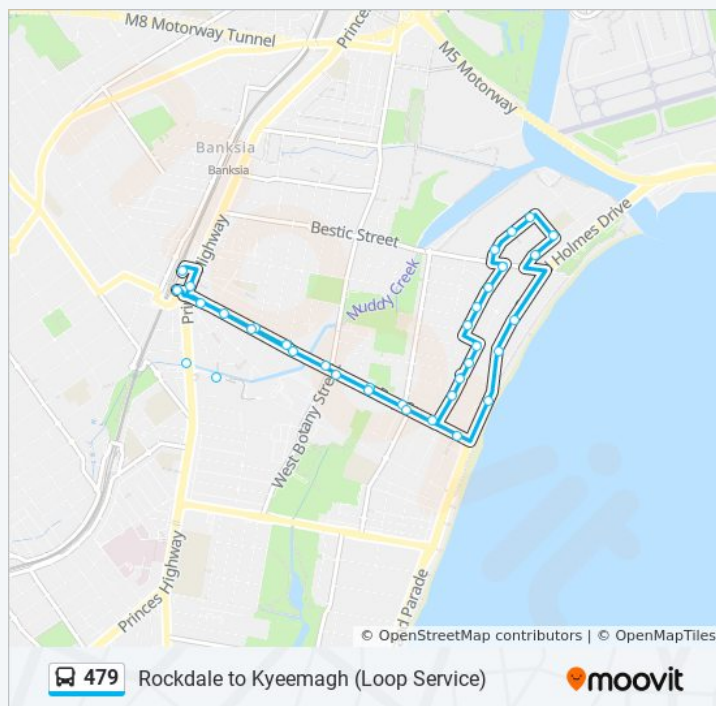

Bay St after Aero St

Bay St at Francis Ave

Bay St before Moate Ave

Moate Ave at Gordon St

Moate Ave at Bruce St

Moate Ave at Sellwood St

Moate Ave at Henson St

Reading Rd after Henson St

Reading Rd before Rowley St

Reading Rd at Cashman Rd

Reading Rd at Bestic St

Mutch Ave after Bestic St

Mutch Ave opp Mutch Avenue Reserve

Mutch Ave at Occupation Rd

Kyeemagh Public School, Beehag St

7 Jacobson Ave

General Holmes Dr at Rowley St

General Holmes Dr at Henson St

The Grand Pde opp Gordon St

Brighton RSL Club, Bay St

Bay St opp Francis Ave

Bay St opp Aero St

Bay St at West Botany St

Bay St at Garnet St

Bay St at Cairo St

Bay St opp George St

Rockdale Uniting Church, Bay St

Rockdale Station, Geeves Ave, Stand D

Direction: Rockdale Stn (Tramway Arc)

Stops: 36

Trip Duration: 25 min

Line Summary:

479 bus time schedules and route maps are available in an offline PDF at moovitapp.com. Use the [Moovit App](#) to see live bus times, train schedule or subway schedule, and step-by-step directions for all public transit in Sydney.

[About Moovit](#) · [MaaS Solutions](#) · [Supported Countries](#) · [Mooviter Community](#)

© 2024 Moovit - All Rights Reserved

Check Live Arrival Times