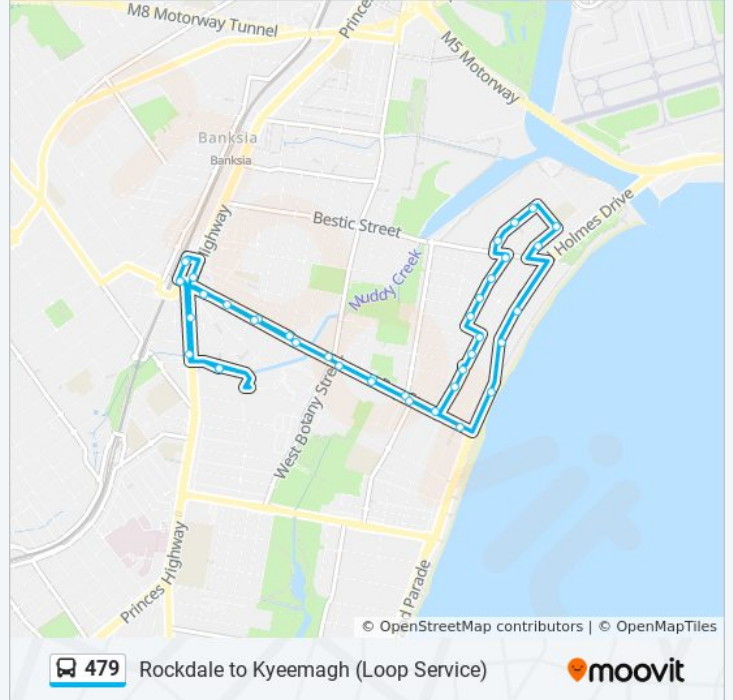

Mutch Ave at Occupation Rd

Kyeemagh Public School, Beehag St

7 Jacobson Ave

General Holmes Dr at Rowley St

General Holmes Dr at Henson St

The Grand Pde opp Gordon St

Brighton RSL Club, Bay St

Bay St opp Francis Ave

Bay St opp Aero St

Bay St at West Botany St

Bay St at Garnet St

Bay St at Cairo St

Bay St opp George St

Rockdale Uniting Church, Bay St

Rockdale Station, Geeves Ave, Stand D

Rockdale Station, Geeves Ave, Stand B

Princes Hwy opp Hegerty St

Rockdale Plaza, Rockdale Plaza Dr, Stand A

Rockdale to Kyeemagh (Loop Service)

Direction: Rockdale Stn (Tramway Arc)

36 stops

[VIEW LINE SCHEDULE](#)

Rockdale Plaza, Rockdale Plaza Dr, Stand A

Princes Hwy after Rockdale Plaza Dr

Rockdale Station, Geeves Ave, Stand D

Rockdale Station, Geeves Ave, Stand C

Rockdale Station, Princes Hwy, Stand E

Bay St at Cameron St

Bay St at Farr St

Bay St at West Botany St