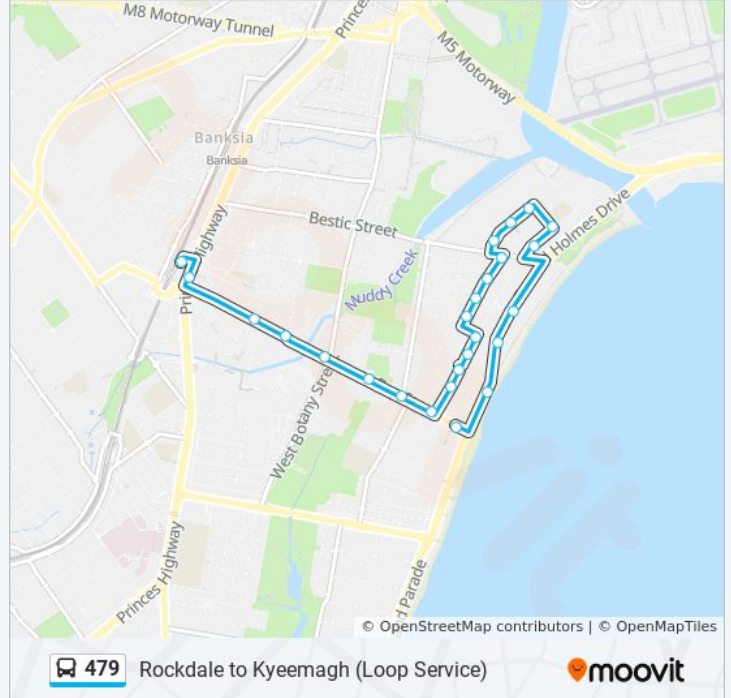

Use the Moovit App to find the closest 479 bus station near you and find out when is the next 479 bus arriving.

Direction: Bay St & Grand Pde Brighton-Le-Sand

25 stops

[VIEW LINE SCHEDULE](#)

- Rockdale Station, Geeves Ave, Stand C
- Rockdale Station, Princes Hwy, Stand E
- Bay St at Cameron St
- Bay St at Farr St
- Bay St at West Botany St
- Bay St after Aero St
- Bay St at Francis Ave
- Bay St before Moate Ave
- Moate Ave at Gordon St
- Moate Ave at Bruce St
- Moate Ave at Sellwood St
- Moate Ave at Henson St
- Reading Rd after Henson St
- Reading Rd before Rowley St
- Reading Rd at Cashman Rd
- Reading Rd at Bestic St
- Mutch Ave after Bestic St
- Mutch Ave opp Mutch Avenue Reserve
- Mutch Ave at Occupation Rd
- Kyeemagh Public School, Beehag St

479 bus Info

Direction: Bay St & Grand Pde Brighton-Le-Sand

Stops: 25

Trip Duration: 16 min

Line Summary:

7 Jacobson Ave

General Holmes Dr at Rowley St

General Holmes Dr at Henson St

The Grand Pde opp Gordon St

Brighton RSL Club, Bay St

Direction: Rockdale Plaza

39 stops

[VIEW LINE SCHEDULE](#)

Rockdale Plaza, Rockdale Plaza Dr, Stand A

Princes Hwy after Rockdale Plaza Dr

Rockdale Station, Geeves Ave, Stand D

Rockdale Station, Geeves Ave, Stand C

Rockdale Station, Princes Hwy, Stand E

Bay St at Cameron St

Bay St at Farr St

Bay St at West Botany St

Bay St after Aero St

Bay St at Francis Ave

Bay St before Moate Ave