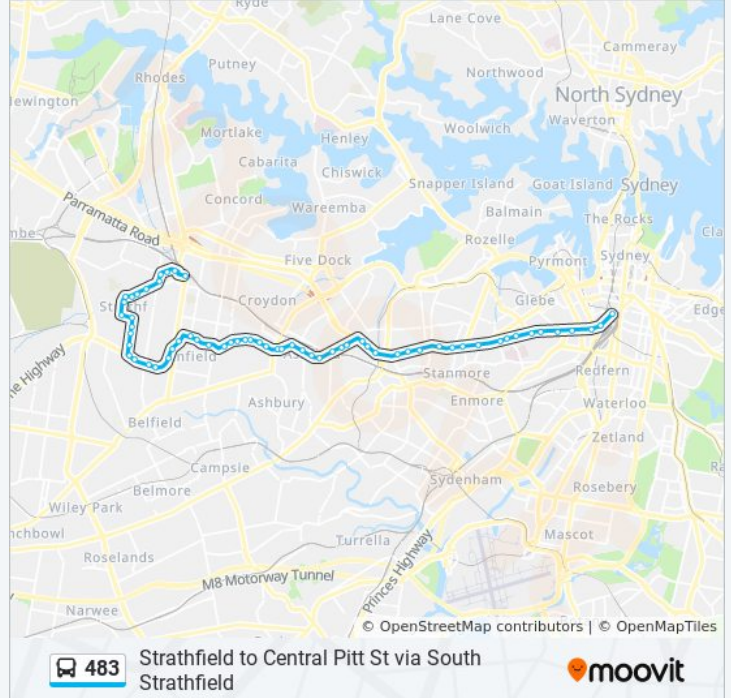

483 bus Info

Direction: Pitt St and Barlow St

Stops: 60

Trip Duration: 55 min

Line Summary:

Liverpool Rd before High St
Liverpool Rd at Mintaro Ave
The Broadway, Liverpool Rd
Liverpool Rd at Wentworth Rd
Liverpool Rd at Lindsay St
Liverpool Rd opp St Joseph's Primary School
Liverpool Rd opp Kelso St
Liverpool Rd after Weldon St
Liverpool Rd at Devonshire St
Liverpool Rd opp Brighton St
Liverpool Rd at Malvern Ave
Liverpool Rd at Edwin St
Liverpool Rd at Wetherill St
Liverpool Rd opp Ashfield RSL
Liverpool Rd opp Lapisch Ave
Liverpool Rd at Cavill Ave
Ashfield Station, Liverpool Rd, Stand F
Liverpool Rd at Murrell St
Ashfield Boys High School, Liverpool Rd
Liverpool Rd after Elizabeth St
Liverpool Rd opp Oaklands Ave
Liverpool Rd at Gower St
Parramatta Rd at Haberfield Rd
Parramatta Rd after Sloane St
Parramatta Rd at Hawthorne Pde
Parramatta Rd after Flood St
Parramatta Rd opp Fort Street High School
Parramatta Rd after Rofe St
Parramatta Rd before Catherine St
Parramatta Rd before Young St
Parramatta Rd before Johnston St
Annandale Hotel, Parramatta Rd
Parramatta Rd at Mallett St

Parramatta Rd before Lyons Rd

Parramatta Rd at Larkin St

Parramatta Rd opp University of Sydney Ross St Gate

Parramatta Rd opp University of Sydney Footbridge

Parramatta Rd opp Victoria Park

Broadway Shopping Centre, Broadway

University of Technology Sydney, Broadway

Central Station, Railway Square, Stand J

Pitt St before Hay St

Direction: Strathfield Stn (Sth Side)

56 stops

[VIEW LINE SCHEDULE](#)

Pitt St opp Barlow St

Central Station, Railway Square, Stand M