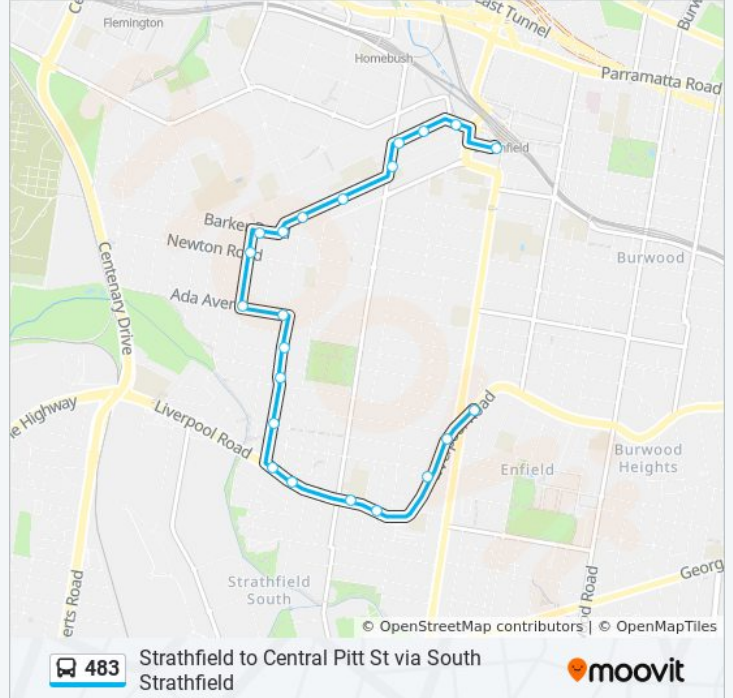

Direction: Broadway Enfield

21 stops

[VIEW LINE SCHEDULE](#)

- Strathfield Station, Albert Rd, Stand L
- Albert Rd at Elva St
- Albert Rd opp Duke St
- Albert Rd at Homebush Rd
- Homebush Rd at Churchill Ave
- 28 Oxford Rd
- Oxford Rd opp Heyde Ave
- Barker Rd opp Australian Catholic University
- South St at Newton Rd
- South St at Ada Ave
- Ada Ave at Wallis Ave
- Wallis Ave opp Ravenna St
- Wallis Ave at Augusta St
- Wallis Ave at Verona St
- Liverpool Rd at Wallis Ave
- Liverpool Rd at Amaroo Ave
- Strathfield South Public School, Hume Hwy
- Liverpool Rd at Eve St
- Liverpool Rd before High St
- Liverpool Rd at Mintaro Ave
- The Broadway, Liverpool Rd

483 bus Info

Direction: Broadway Enfield

Stops: 21

Trip Duration: 14 min

Line Summary:

Direction: Pitt St and Barlow St

60 stops

[VIEW LINE SCHEDULE](#)

- Strathfield Station, Albert Rd, Stand L
- Albert Rd at Elva St
- Albert Rd opp Duke St
- Albert Rd at Homebush Rd
- Homebush Rd at Churchill Ave
- 28 Oxford Rd
- Oxford Rd opp Heyde Ave
- Barker Rd opp Australian Catholic University
- South St at Newton Rd
- South St at Ada Ave
- Ada Ave at Wallis Ave
- Wallis Ave opp Ravenna St
- Wallis Ave at Augusta St
- Wallis Ave at Verona St
- Liverpool Rd at Wallis Ave
- Liverpool Rd at Amaroo Ave
- Strathfield South Public School, Hume Hwy
- Liverpool Rd at Eve St