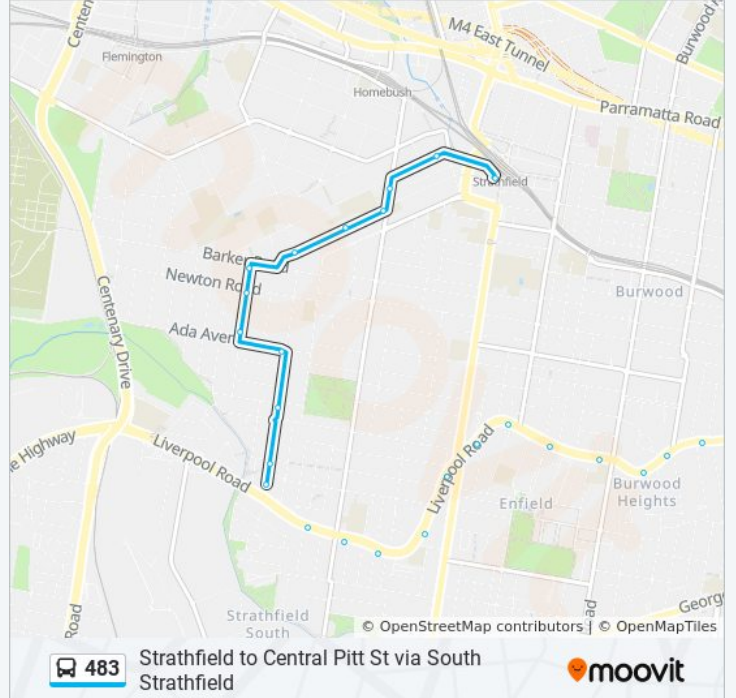

Parramatta Rd at Park St

Lewisham Hotel, Parramatta Rd

Parramatta Rd after Dover St

Parramatta Rd after Sloane St

483 bus Time Schedule

Strathfield Stn (Sth Side) Route Timetable:

Sunday	12:12 AM - 9:29 PM
Monday	6:01 AM - 11:02 PM
Tuesday	12:02 AM - 11:02 PM
Wednesday	12:02 AM - 11:02 PM
Thursday	12:02 AM - 11:02 PM
Friday	12:02 AM - 9:29 PM
Saturday	5:25 AM - 11:12 PM

483 bus Info

Direction: Strathfield Stn (Sth Side)

Stops: 56

Trip Duration: 48 min

Line Summary:

Liverpool Rd at Gower St
Liverpool Rd before Oaklands Ave
Liverpool Rd before Grosvenor Cres
Liverpool Rd opp Ashfield Boys High School
Liverpool Rd opp Murrell St
Ashfield Station, Liverpool Rd, Stand G
Liverpool Rd at Knox St
Liverpool Rd at Lapish Ave
Ashfield RSL, Liverpool Rd
Liverpool Rd opp St James Croydon
Liverpool Rd before Croydon Ave
Liverpool Rd at Brighton St
Liverpool Rd at Badminton Rd
Liverpool Rd after Claremont Rd
Liverpool Rd at Culdees Rd
St Joseph's Primary School, Liverpool Rd
Liverpool Rd at The Parade
Liverpool Rd at Beaumaris St
The Broadway, Liverpool Rd
Liverpool Rd before Plymouth St
Liverpool Rd before Hill St
Liverpool Rd at Frances Ave
Liverpool Rd opp Strathfield South Public School
Liverpool Rd at Brooklyn St
Wallis Ave after Liverpool Rd
Wallis Ave at Verona St
Wallis Ave after Augusta St
Ada Ave at Wallis Ave
South St after Ada Ave
South St at Newton Rd
South St at Barker Rd
Oxford Rd at Heyde Ave
19 Oxford Rd

Strathfield Girls High School, Oxford Rd, Stand A

Homebush Rd at Albert Rd

Albert Rd before Elva St

Strathfield Station, Albert Rd, Stand M

483 bus time schedules and route maps are available in an offline PDF at moovitapp.com. Use the [Moovit App](#) to see live bus times, train schedule or subway schedule, and step-by-step directions for all public transit in Sydney.