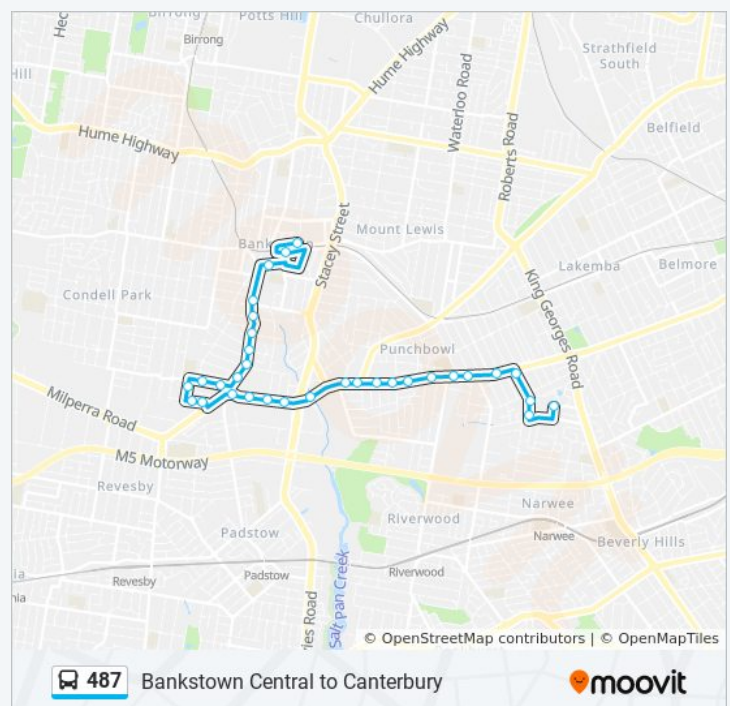

Bankstown Station, Stand A

Bankstown Sports Club, Greenfield Pde

Bankstown Memorial Park, Chapel Rd

Chapel Rd at Dellwood St

Chapel Rd at De Witt St

Chapel Rd at Hixson St

Chapel Rd before Hoskins Ave

Bankstown Home, Chapel Rd

Eldridge Rd opp Herbert St

Eldridge Rd before Northam Ave

Artegall St opp Bankstown Lidcombe Hospital

Claribel St at Northam Ave

Claribel St before Canterbury Rd

Canterbury Rd at Chapel Rd

Home Focus Shopping Centre, Canterbury Rd

Canterbury Rd at Clements Ave

Canterbury Rd at Exceller Ave

Canterbury Rd opp Gow St

Canterbury Rd at James St

Canterbury Rd at Punchbowl Rd

Punchbowl Park, Canterbury Rd

Canterbury Rd before Rose St

Canterbury Rd opp Wyatt Court

Canterbury Rd after Victoria Rd

Punchbowl Public School, Canterbury Rd

Canterbury Rd at Duncan St

Canterbury Rd at Dudley St

Mount Ave after Canterbury Rd

Violet St after Payten Ave

Violet St before Martin St

Roselands Shopping Centre, Roseland Ave,
Stand B

Tuesday	Not Operational
Wednesday	Not Operational
Thursday	Not Operational
Friday	Not Operational
Saturday	5:25 PM

487 bus Info

Direction: Roselands

Stops: 32

Trip Duration: 31 min

Line Summary: