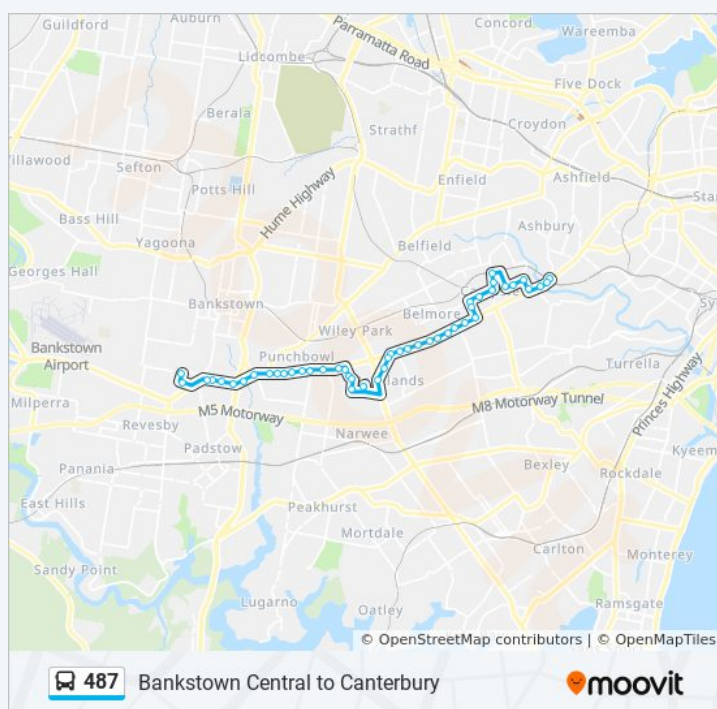

Canterbury Station, Broughton St, Stand B

Canterbury Station, Canterbury Rd, Stand F

Saint Mary MacKillop Reserve, Canterbury Rd

Wonga St after Canterbury Rd

Wonga St at Redman St

Redman St at Gould St

Duke St at Redman St

487 bus Info

Direction: Bankstown Hospital

Stops: 47

Trip Duration: 47 min

Line Summary:

Canarys Rd at Nicoll St

Canarys Rd before King Georges Rd

Roselands Shopping Centre, Roseland Ave,
Stand C

Wyatt Court, Canterbury Rd

Canterbury Rd at Cullens Rd

Canterbury Rd at Lyon Ave

Canterbury Rd before Bramhall Ave

Canterbury Rd before Stacey St

Canterbury Rd after Gow St

Canterbury Rd after Fairford Rd

Canterbury Rd opp Clements Ave

Canterbury Rd opp Home Focus Shopping
Centre

Canterbury Rd before Gibson Ave

Claribel St opp Artegall St

Bankstown Lidcombe Hospital, Artegall St

Direction: Canterbury Boys High

63 stops

[VIEW LINE SCHEDULE](#)