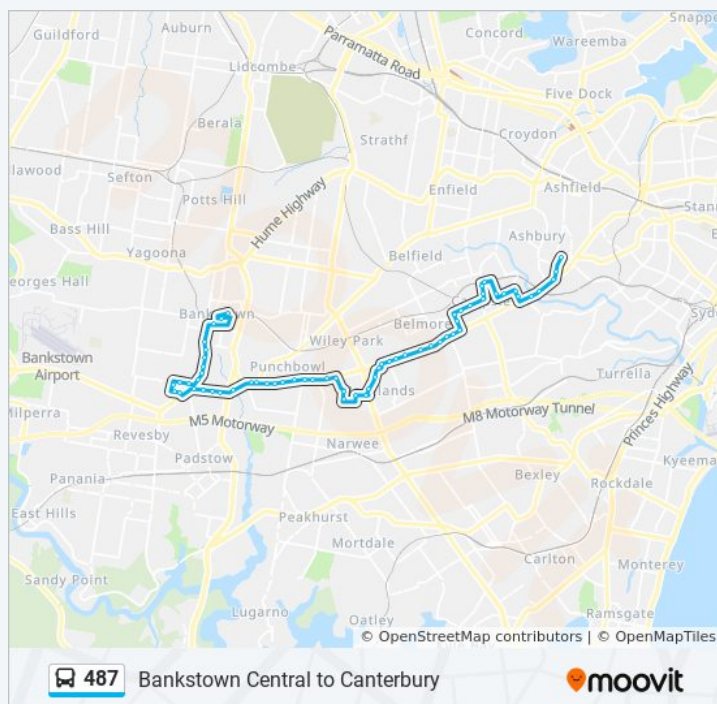

Violet St after Payten Ave

Violet St before Martin St

Roselands Shopping Centre, Roseland Ave,
Stand B

Roseland Ave before King Georges Rd

Canarys Rd after King Georges Rd

Canarys Rd at Nicoll St

Canarys Rd opp Ludgate St

Canterbury Rd before Sproule St

487 bus Info

Direction: Canterbury Boys High

Stops: 63

Trip Duration: 65 min

Line Summary:

Canterbury Rd after Willeroo St
Canterbury Rd before Haldon St
Canterbury Rd before Dennis St
Canterbury Rd after Chapel St
St Joseph's Church, Canterbury Rd
Canterbury Rd at Drummond St
Canterbury Rd before Sharp St
Canterbury Rd opp Chelmsford Ave
Canterbury Rd at Tudor St
Tudor St opp McKenzie St
Tudor St at Palmer St
Claremont St at Thorncraft Pde
Claremont St opp Orissa St
Claremont St opp Campsie Fire Station
Beamish St at Evaline St
ANZAC Mall, Beamish St
Campsie Station, South Pde, Stand D
Duke St before Redman St
Redman St at Gould St
Wonga St after Warrigal St
Wonga St opp Emu St
Canterbury Rd opp Saint Mary MacKillop Reserve
Canterbury Station, Canterbury Rd, Stand E
Canterbury Rd opp Church St
Canterbury Girls High School, Church St
Canterbury Boys High School, Hardy St

Direction: Canterbury Station

63 stops

[VIEW LINE SCHEDULE](#)

Bankstown Central, Link Road, Stand A

Bankstown Station, Stand A

Bankstown Sports Club, Greenfield Pde

487 bus Time Schedule

Canterbury Station Route Timetable: