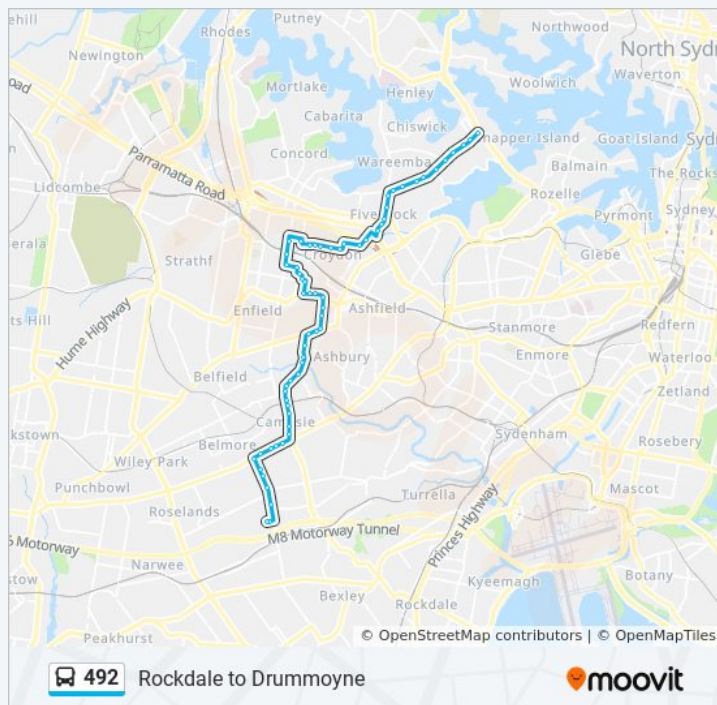

Westfield Burwood, Shaftesbury Rd

Westfield Burwood, Burwood Rd

Burwood Station, Burwood Rd, Stand F

Clarence St at Burwood Rd

Club Burwood RSL, Clarence St

Fitzroy St after Shaftesbury Rd

Tahlee St at Murray St

Devonshire St after Murray St

Devonshire St at Liverpool Rd

Liverpool Rd opp Brighton St

Monday	9:19 AM - 8:25 PM
Tuesday	9:19 AM - 8:25 PM
Wednesday	9:19 AM - 8:25 PM
Thursday	9:19 AM - 8:25 PM
Friday	6:53 PM
Saturday	7:50 PM

492 bus Info

Direction: Kingsgrove Depot

Stops: 63

Trip Duration: 41 min

Line Summary:

Liverpool Rd at Malvern Ave

Greenhills St after Liverpool Rd

Greenhills St at Mills St

Greenhills St at Arthur St

Greenhills St at Georges River Rd

Georges River Rd before Croydon Ave

Georges River Rd opp Croydon Park Public School

Brighton Ave at Queensborough Rd

Brighton Ave at Albert Rd

Croydon Park, Brighton Ave