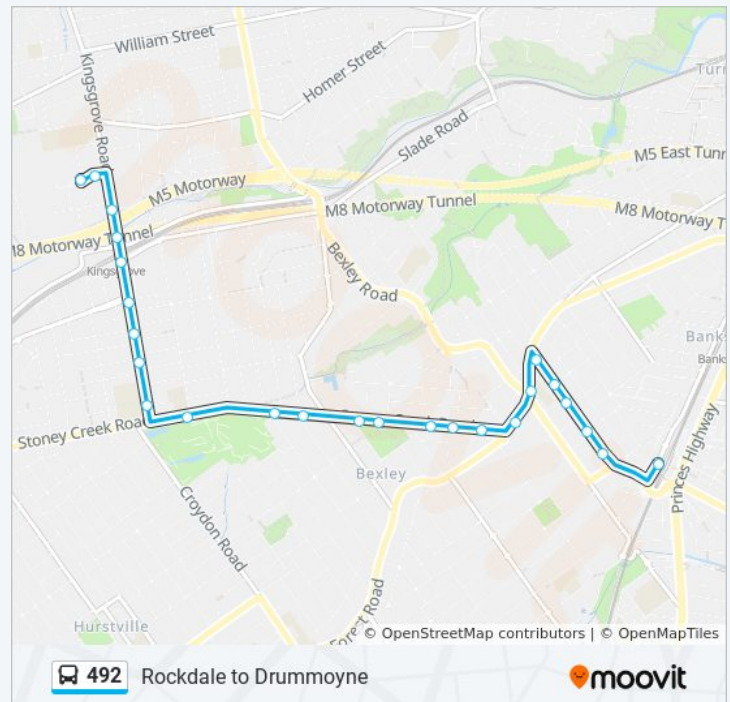

Lyons Rd after Bayswater St

Lyons Rd opp Renwick St

Direction: Kingsgrove Depot

25 stops

[VIEW LINE SCHEDULE](#)

Rockdale Station, Railway St, Stand H
Frederick St after Watkin St
Frederick St before Linwood Ave
Frederick St opp Menaville Home
Frederick St opp Tyrrell St
Frederick St at Forest Rd
Bexley Public School, Forest Rd
Bexley Shops, Forest Rd
Stoney Creek Rd opp Bexley RSL Club
St Gabriel's Catholic Church, Stoney Creek Rd
Stoney Creek Rd opp Eton St
Bexley Park, Stoney Creek Rd
Stoney Creek Rd at Henderson Rd
Stoney Creek Rd at Mimosa St
Stoney Creek Rd at St Georges Rd
Stoney Creek Rd opp Kingsgrove Public School
Kingsgrove High School, Kingsgrove Rd
Kingsgrove Rd at Morris Ave
Kingsgrove Rd at Moreton Ave
Kingsgrove Rd at Morgan St
Kingsgrove Station, Kingsgrove Rd
Kingsgrove Rd after Commercial Rd
Forrester Reserve, Kingsgrove Rd
Omnibus Rd after Kingsgrove Rd
Kingsgrove Bus Depot, Richland St

Direction: Kingsgrove Depot

63 stops

[VIEW LINE SCHEDULE](#)

492 bus Time Schedule

Kingsgrove Depot Route Timetable:

Sunday	12:18 AM - 11:18 PM
Monday	6:50 AM - 11:20 PM
Tuesday	12:20 AM - 11:20 PM
Wednesday	12:20 AM - 11:20 PM
Thursday	12:20 AM - 11:20 PM
Friday	12:20 AM - 11:18 PM
Saturday	12:18 AM - 7:48 PM

492 bus Info

Direction: Kingsgrove Depot

Stops: 25

Trip Duration: 16 min

Line Summary:

492 bus Time Schedule

Kingsgrove Depot Route Timetable:

Sunday	12:20 AM - 6:53 PM
--------	--------------------

492 bus Info

Direction: Kingsgrove Depot

Stops: 63

Trip Duration: 41 min

Line Summary:

Liverpool Rd at Malvern Ave

Greenhills St after Liverpool Rd

Greenhills St at Mills St