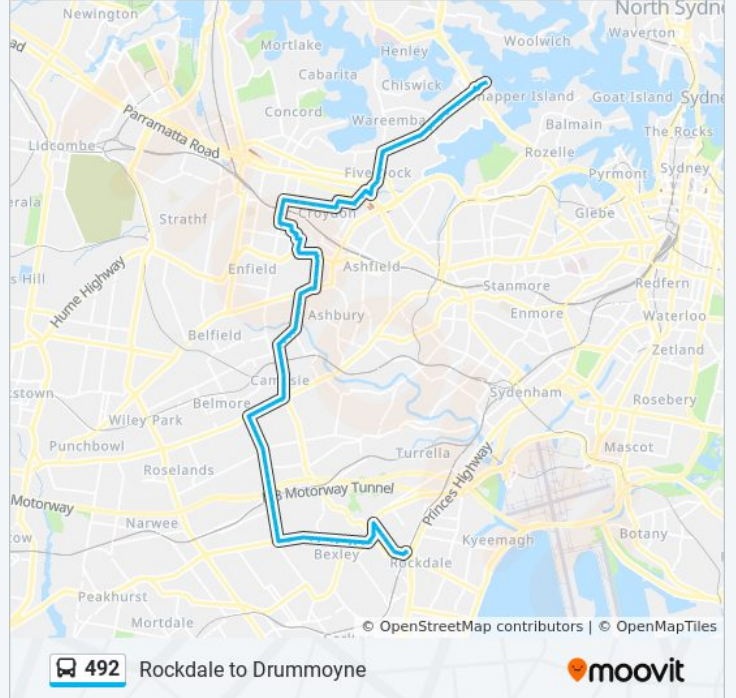

Sunday	Not Operational
Monday	11:24 AM - 12:24 PM
Tuesday	11:24 AM - 12:24 PM
Wednesday	11:24 AM - 12:24 PM
Thursday	11:24 AM - 12:24 PM
Friday	Not Operational
Saturday	Not Operational

492 bus Info

Direction: Scalabrini Village

Stops: 88

Trip Duration: 77 min

Line Summary:

Stoney Creek Rd opp Eton St
Bexley Park, Stoney Creek Rd
Stoney Creek Rd at Henderson Rd
Stoney Creek Rd at Mimosa St
Stoney Creek Rd at St Georges Rd
Stoney Creek Rd opp Kingsgrove Public School
Kingsgrove High School, Kingsgrove Rd
Kingsgrove Rd at Morris Ave
Kingsgrove Rd at Moreton Ave
Kingsgrove Rd at Morgan St
Kingsgrove Station, Kingsgrove Rd
Kingsgrove Rd after Commercial Rd
Forrester Reserve, Kingsgrove Rd
Kingsgrove Rd at Omnibus Rd
Kingsgrove North High School, Kingsgrove Rd
Kingsgrove Rd at Oatley St
Kingsgrove Rd at Archibald St
Kingsgrove Rd at Moncur Ave
Kingsgrove Rd at Rod St
Kingsgrove Rd before Canterbury Rd
Canterbury Rd opp Chelmsford Ave
Canterbury Rd at Tudor St
Canterbury Hospital, Canterbury Rd
Canterbury Rd opp Wade St
Canterbury Rd opp Viccliffe Ave
Beamish St opp Dan's Corner
Beamish St opp Unara St
Beamish St at Evaline St
Campsie Station, Beamish St, Stand B
Beamish St opp Lofts Garden
Brighton Ave opp Browning St
Brighton Ave at Tennyson St
Brighton Ave opp Moore St

Brighton Ave opp Mildura Reserve

Brighton Ave at Wentworth St

Brighton Ave opp Queensborough Rd

Croydon Park Public School, Georges River Rd

Georges River Rd after Croydon Ave

Greenhills St at Arthur St

Greenhills St opp Mills St

Greenhills St at Liverpool Rd

Liverpool Rd before Croydon Ave

Liverpool Rd at Brighton St

Devonshire St after Liverpool Rd

Devonshire St at Murray St

Tahlee St opp Murray St

Fitzroy St at Weldon St

Club Burwood RSL, Clarence St