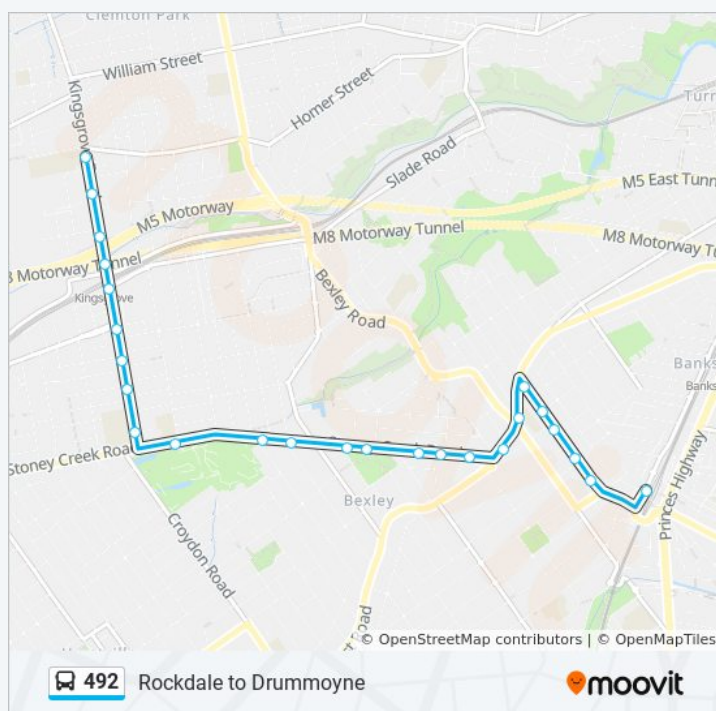

492 bus Info

Direction: Kingsgrove Depot

Stops: 63

Trip Duration: 41 min

Line Summary:

Liverpool Rd at Malvern Ave

Greenhills St after Liverpool Rd

Greenhills St at Mills St

Dan's Corner, Beamish St

Canterbury Rd at Viking St

Canterbury Rd at Troy St

Canterbury Rd opp Canterbury Hospital

Canterbury Rd at Chelmsford Ave

Kingsgrove Rd at Forbes Ave

Kingsgrove Rd at St Jude Cres

Kingsgrove Rd after Harp St

Direction: Rockdale Stn (Railway St)

85 stops

[VIEW LINE SCHEDULE](#)

- St Georges Cres at Lyons Rd
- Lyons Rd at Formosa St

Kingsgrove North High Route Timetable:

Sunday	Not Operational
Monday	8:18 AM
Tuesday	8:18 AM
Wednesday	8:18 AM
Thursday	8:18 AM
Friday	Not Operational
Saturday	Not Operational

492 bus Info

Direction: Kingsgrove North High

Stops: 25

Trip Duration: 20 min

Line Summary:

492 bus Time Schedule

Rockdale Stn (Railway St) Route Timetable:

Sunday	6:05 AM - 11:20 PM
Monday	5:08 AM - 11:22 PM
Tuesday	5:08 AM - 11:22 PM