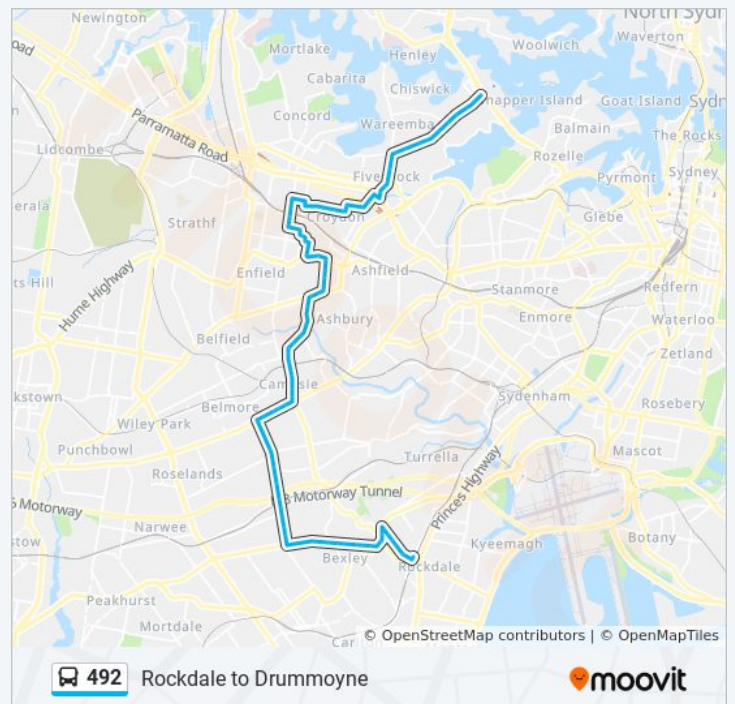

Devonshire St at Liverpool Rd

Liverpool Rd opp Brighton St

Liverpool Rd at Malvern Ave

Wednesday

5:08 AM - 11:22 PM

Thursday

5:08 AM - 11:22 PM

Friday

6:05 AM - 11:20 PM

Saturday

5:01 AM - 11:20 PM

492 bus Info

Direction: Rockdale Stn (Railway St)

Stops: 85

Trip Duration: 67 min

Line Summary:

Greenhills St after Liverpool Rd

Greenhills St at Mills St

Greenhills St at Arthur St

Greenhills St at Georges River Rd

Georges River Rd before Croydon Ave

Georges River Rd opp Croydon Park Public School

Brighton Ave at Queensborough Rd