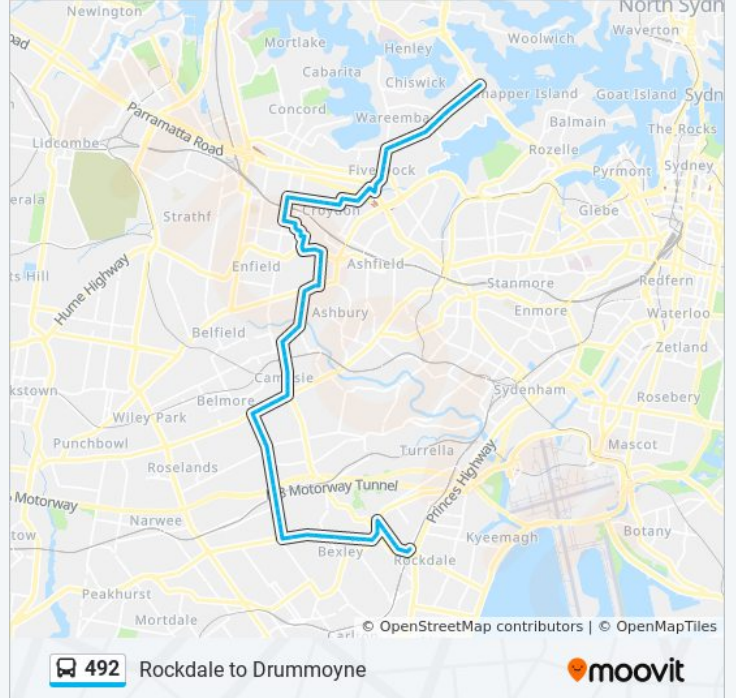

492 bus Info

Direction: Drummoyne

Stops: 87

Trip Duration: 70 min

Line Summary:

Kingsgrove Rd after Commercial Rd
Forrester Reserve, Kingsgrove Rd
Kingsgrove Rd at Omnibus Rd
Kingsgrove North High School, Kingsgrove Rd
Kingsgrove Rd at Oatley St
Kingsgrove Rd at Archibald St
Kingsgrove Rd at Moncur Ave
Kingsgrove Rd at Rod St
Kingsgrove Rd before Canterbury Rd
Canterbury Rd opp Chelmsford Ave
Canterbury Rd at Tudor St
Canterbury Hospital, Canterbury Rd
Canterbury Rd opp Wade St
Canterbury Rd opp Viccliffe Ave
Beamish St opp Dan's Corner
Beamish St opp Unara St
Beamish St at Evaline St
Campsie Station, Beamish St, Stand B
Beamish St opp Lofts Garden
Brighton Ave opp Browning St
Brighton Ave at Tennyson St
Brighton Ave opp Moore St
Brighton Ave opp Mildura Reserve
Brighton Ave at Wentworth St
Brighton Ave opp Queensborough Rd
Croydon Park Public School, Georges River Rd
Georges River Rd after Croydon Ave
Greenhills St at Arthur St
Greenhills St opp Mills St
Greenhills St at Liverpool Rd
Liverpool Rd before Croydon Ave
Liverpool Rd at Brighton St
Devonshire St after Liverpool Rd

Devonshire St at Murray St

Tahlee St opp Murray St

Fitzroy St at Weldon St

Club Burwood RSL, Clarence St

Clarence St at Burwood Rd

Burwood Station, Burwood Rd, Stand E

Westfield Burwood, Victoria St

Victoria St at Shaftesbury Rd