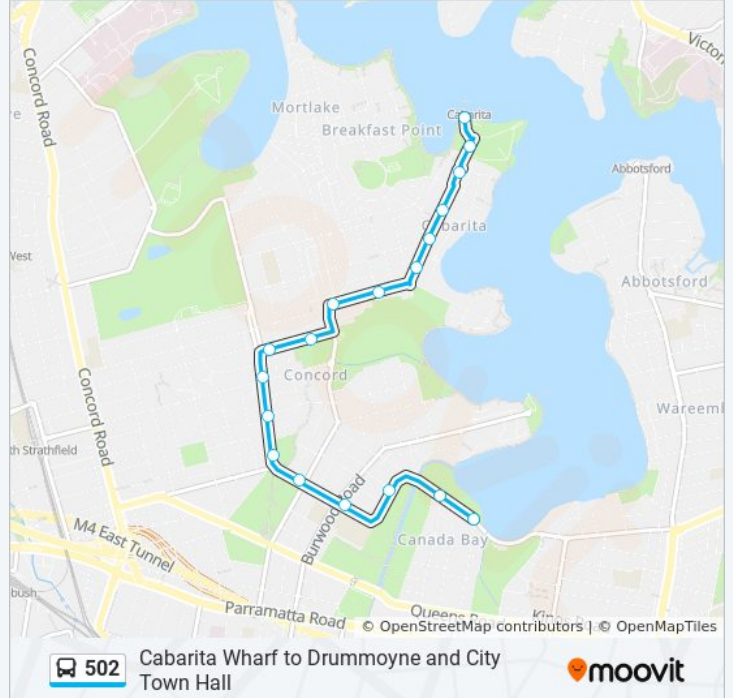

### 502 bus Info

**Direction:** Five Dock - Ramsay Rd

**Stops:** 23

**Trip Duration:** 15 min

**Line Summary:**

Lyons Rd West at Corden Ave

Harris Rd at Henry St

Harris Rd at Garfield St

Concord Shops, Majors Bay Rd

Majors Bay Rd at Gallipoli St

Rothwell Park, Majors Bay Rd

Crane St at Broughton St

Crane St after Burwood Rd

Crane St opp St Lukes Park North

Lyons Rd West opp Bayview Rd

Lyons Rd West opp Regatta Rd

**502 bus Time Schedule**

Lyons Rd and Regatta Rd, Canada Bay Route

Timetable:

Sunday	5:25 PM - 6:25 PM
Monday	5:45 PM - 11:25 PM
Tuesday	5:45 PM - 11:25 PM
Wednesday	5:45 PM - 11:25 PM
Thursday	5:45 PM - 11:25 PM
Friday	5:25 PM - 6:25 PM
Saturday	6:55 PM - 11:25 PM

**502 bus Info**

**Direction:** Lyons Rd and Regatta Rd, Canada Bay

**Stops:** 18

**Trip Duration:** 11 min

**Line Summary:**

**Direction: Rothwell Park Concord**

13 stops

[VIEW LINE SCHEDULE](#)