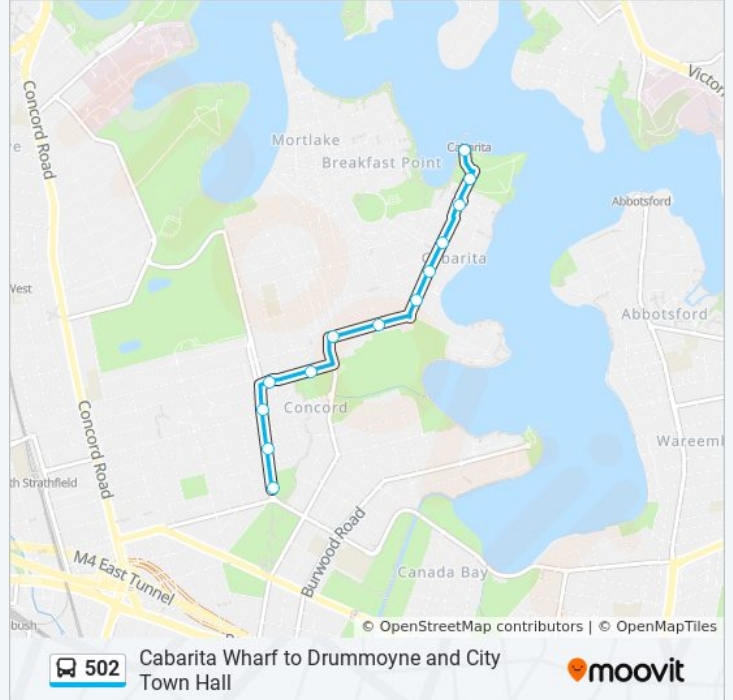

### Direction: Five Dock - Ramsay Rd

23 stops

[VIEW LINE SCHEDULE](#)

- Cabarita Wharf, Cabarita Rd
- Cabarita Park, Cabarita Rd
- Cabarita Rd at Edgewood Cres
- Cabarita Rd opp Kendall Reserve
- Cabarita Rd opp Kendall St
- Cabarita Rd opp Elphinstone St
- Cabarita Rd opp Kitchener Ave
- Cabarita Junction, Cabarita Rd
- Edwards Park, Brewer St
- Concord Community Church, Brewer St
- Concord Shops, Majors Bay Rd
- Majors Bay Rd at Gallipoli St
- Rothwell Park, Majors Bay Rd
- Crane St at Broughton St
- Crane St after Burwood Rd
- Crane St opp St Lukes Park North
- Lyons Rd West opp Bayview Rd
- Lyons Rd West opp Regatta Rd

### 502 bus Info

**Direction:** Five Dock - Ramsay Rd

**Stops:** 23

**Trip Duration:** 15 min

**Line Summary:**

Lyons Rd West at Corden Ave

Harris Rd at Henry St

Harris Rd at Garfield St

**502 bus Info**

**Direction:** Lyons Rd and Regatta Rd, Canada Bay

**Stops:** 18

**Trip Duration:** 11 min

**Line Summary:**

**Direction: Rothwell Park Concord**

13 stops

[VIEW LINE SCHEDULE](#)

**502 bus Info**

**Direction:** Rothwell Park Concord

**Stops:** 13

**Trip Duration:** 8 min

**Line Summary:**

502 bus time schedules and route maps are available in an offline PDF at [moovitapp.com](https://moovitapp.com). Use the [Moovit App](#) to see live bus times, train schedule or subway schedule, and step-by-step directions for all public transit in Sydney.