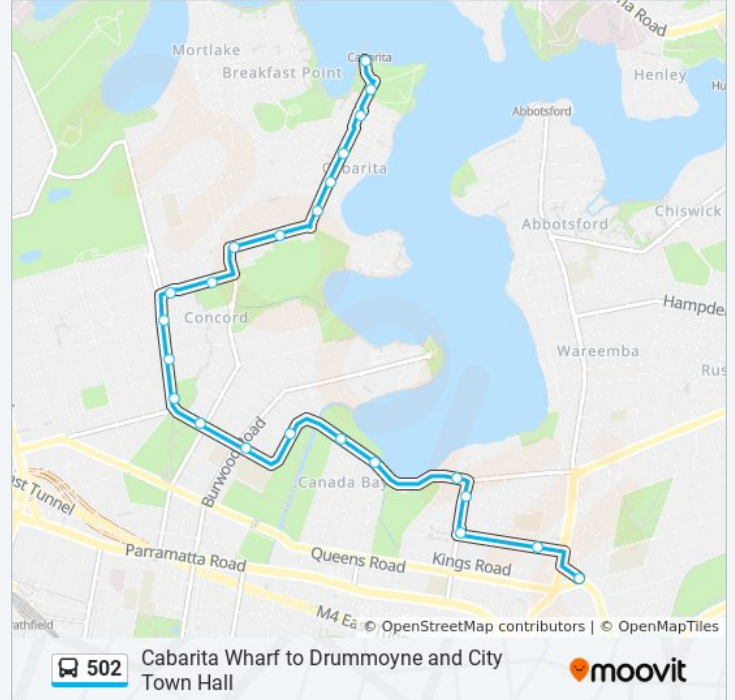

**502 bus Info**

**Direction:** Five Dock - Ramsay Rd

**Stops:** 21

**Trip Duration:** 29 min

**Line Summary:**

Ingham Ave opp Five Dock Park

Ingham Ave at First Ave

Ramsay Rd at Fairlight St

### Direction: Five Dock - Ramsay Rd

23 stops

[VIEW LINE SCHEDULE](#)

- Cabarita Wharf, Cabarita Rd
- Cabarita Park, Cabarita Rd
- Cabarita Rd at Edgewood Cres
- Cabarita Rd opp Kendall Reserve
- Cabarita Rd opp Kendall St
- Cabarita Rd opp Elphinstone St
- Cabarita Rd opp Kitchener Ave
- Cabarita Junction, Cabarita Rd
- Edwards Park, Brewer St
- Concord Community Church, Brewer St
- Concord Shops, Majors Bay Rd
- Majors Bay Rd at Gallipoli St
- Rothwell Park, Majors Bay Rd
- Crane St at Broughton St
- Crane St after Burwood Rd
- Crane St opp St Lukes Park North
- Lyons Rd West opp Bayview Rd
- Lyons Rd West opp Regatta Rd

### 502 bus Info

**Direction:** Five Dock - Ramsay Rd

**Stops:** 23

**Trip Duration:** 15 min

**Line Summary:**

Lyons Rd West at Corden Ave

Harris Rd at Henry St

Harris Rd at Garfield St

Garfield St at West St

Ramsay Rd at Fairlight St

**Direction: Lyons Rd and Regatta Rd, Canada Bay**

18 stops

[VIEW LINE SCHEDULE](#)

Cabarita Wharf, Cabarita Rd

Cabarita Park, Cabarita Rd

Cabarita Rd at Edgewood Cres