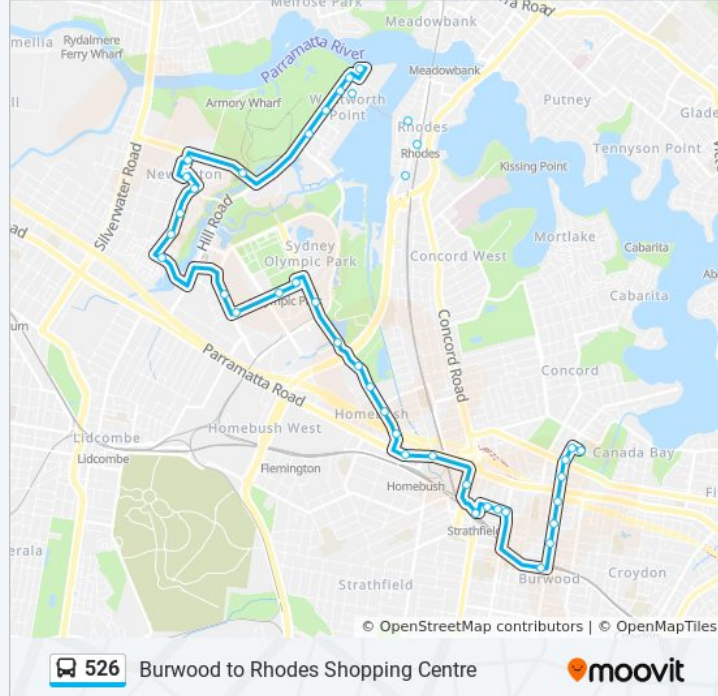

**Stops:** 40

**Trip Duration:** 56 min

**Line Summary:**

Newington Marketplace, Avenue of Europe

Pierre de Coubertin Park, Avenue of Oceania

Buruwang Park, Newington Bvd

Newington Public School, Newington Bvd

Strathfield Station, Everton Rd, Stand D

Cooper St at Roberts St

Cooper St at Philip St

Cooper St at Wentworth Rd

Burwood Station, Railway Pde, Stand A

Burwood Rd opp Westfield Burwood

Burwood Park, Burwood Rd

Burwood Rd before Parramatta Rd

Burwood Rd after Burton St

Burwood Rd at Gipps St

Burwood Rd at Stanley St

Concord High School, Stanley St

**Direction: Olympic Park Wharf**

36 stops

[VIEW LINE SCHEDULE](#)

**526 bus Time Schedule**

Olympic Park Wharf Route Timetable:

Concord High School, Stanley St

Burwood Rd at Stanley St

Concord Private Hospital, Burwood Rd

Burwood Rd before Burton St

Burwood Rd at Parramatta Rd