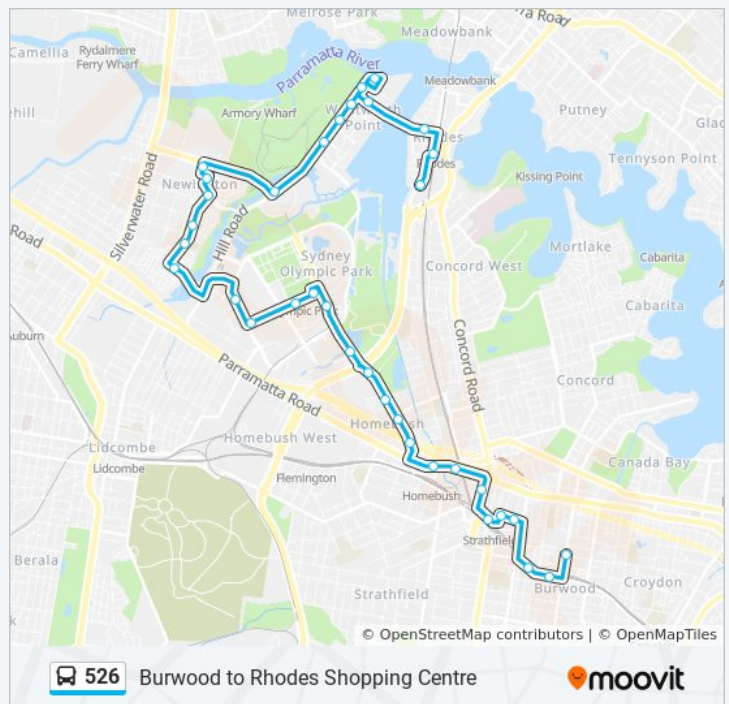

Edwin Flack Ave opp Accor Stadium

John Ian Wing Pde before Pereira St

Newington Bvd opp Newington Public School

Newington Bvd opp Buruwang Park

Pierre de Coubertin Park, Newington Bvd

Newington Community Centre, Avenue of Europe

Avenue of Africa before Holker St

Hill Rd at Holker St

**526 bus Time Schedule**

Rhodes Shopping Centre (Rider Bvd) Route  
Timetable:

Sunday	7:03 AM - 11:17 PM
Monday	5:20 AM - 11:48 PM
Tuesday	5:20 AM - 11:48 PM
Wednesday	5:20 AM - 11:48 PM
Thursday	5:20 AM - 11:48 PM
Friday	7:03 AM - 11:17 PM
Saturday	7:06 AM - 11:49 PM

**526 bus Info**

**Direction:** Rhodes Shopping Centre (Rider Bvd)

**Stops:** 34

**Trip Duration:** 47 min

**Line Summary:**

Hill Rd opp Stromboli Strait

Hill Rd opp Nuvolari Pl

Hill Rd opp Half St

Hill Rd opp Burroway Rd

Sydney Olympic Park Wharf, Hill Rd

Marina Square, Footbridge Bvd

Gauthorpe St opp Marquet St

Rhodes Station, Walker St, Stand D

Rhodes Waterside, Rider Bvd