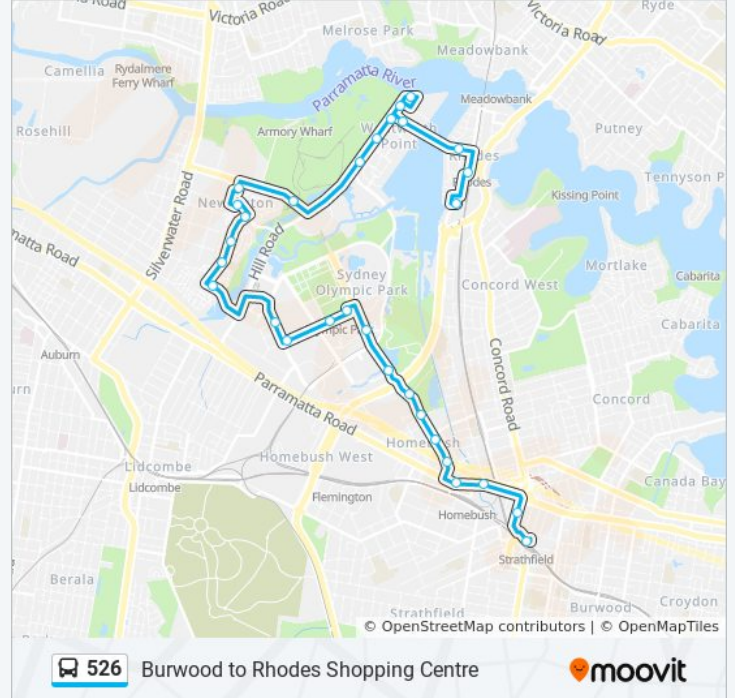

Avenue of Africa before Holker St

Hill Rd at Holker St

**526 bus Time Schedule**

Rhodes Shopping Centre (Rider Bvd) Route  
Timetable:

Sunday	7:03 AM - 11:17 PM
Monday	5:20 AM - 11:48 PM
Tuesday	5:20 AM - 11:48 PM
Wednesday	5:20 AM - 11:48 PM
Thursday	5:20 AM - 11:48 PM
Friday	7:03 AM - 11:17 PM
Saturday	7:06 AM - 11:49 PM

### 526 bus Info

**Direction:** Strathfield Station (Nth Side)

**Stops:** 29

**Trip Duration:** 49 min

**Line Summary:**

Bicentennial Park, Australia Ave

Underwood Road opp DFO Homebush

Underwood Rd opp Coleman Ave

Underwood Rd after Pomeroy St

Underwood Rd before Powell St

Parramatta Rd opp Knight St

Parramatta Rd at George St

Leicester Ave after Parramatta Rd

Strathfield Station, Everton Rd, Stand D

526 bus time schedules and route maps are available in an offline PDF at [moovitapp.com](https://moovitapp.com). Use the [Moovit App](#) to see live bus times, train schedule or subway schedule, and step-by-step directions for all public transit in Sydney.