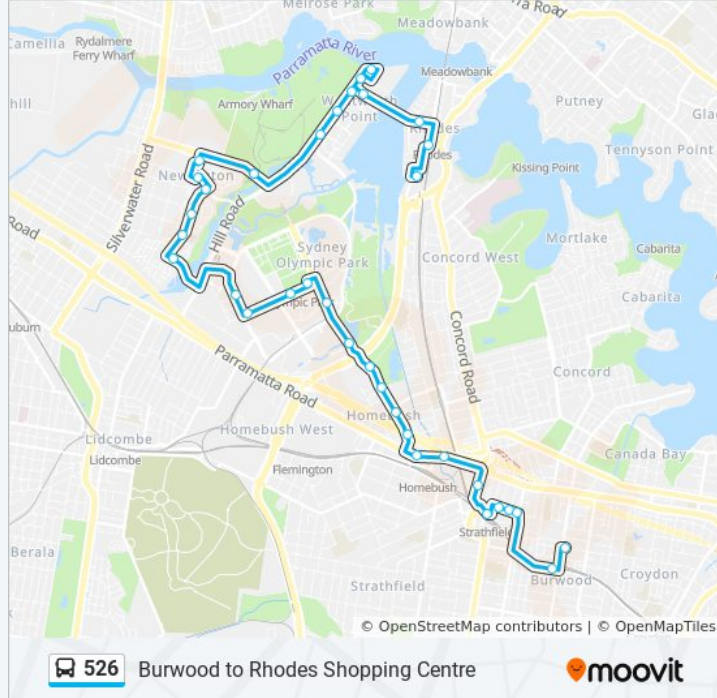

Parramatta Rd at George St

Leicester Ave after Parramatta Rd

Strathfield Station, Everton Rd, Stand D

Cooper St at Roberts St

Cooper St at Philip St

Cooper St at Wentworth Rd

Burwood Station, Railway Pde, Stand A

Westfield Burwood, Victoria St

**Direction: Concord High School**

40 stops

[VIEW LINE SCHEDULE](#)

Rhodes Waterside, Rider Bvd

Rhodes Station, Walker St, Stand C

Gauthorpe St at Marquet St

Footbridge Bvd opp Marina Square

Sydney Olympic Park Wharf, Hill Rd

Hill Rd after Burroway Rd

Hill Rd at Half St

Hill Rd at Nuvolari Pl

Hill Rd at Stromboli Strait

Holker St after Hill Rd

Avenue of Africa before Avenue of Asia

**526 bus Time Schedule**

**Stops:** 40

**Trip Duration:** 56 min

**Line Summary:**

Newington Marketplace, Avenue of Europe

Pierre de Coubertin Park, Avenue of Oceania

Buruwang Park, Newington Bvd

Newington Public School, Newington Bvd