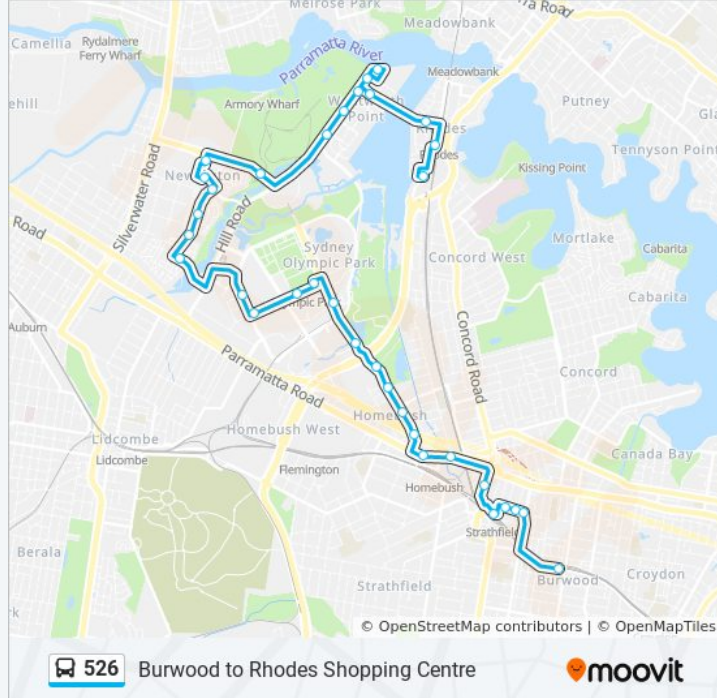

**526 bus Info**

**Direction:** Burwood Station (Railway Pde)

**Stops:** 33

**Trip Duration:** 37 min

**Line Summary:**

Bicentennial Park, Australia Ave

Underwood Road opp DFO Homebush

Underwood Rd opp Coleman Ave

Underwood Rd after Pomeroy St

Underwood Rd before Powell St

Parramatta Rd opp Knight St

Parramatta Rd at George St

Leicester Ave after Parramatta Rd

Strathfield Station, Everton Rd, Stand D

Cooper St at Roberts St

Cooper St at Philip St

Cooper St at Wentworth Rd

Burwood Station, Railway Pde, Stand A

**Direction: Burwood Westfield**

34 stops

[VIEW LINE SCHEDULE](#)

Rhodes Waterside, Rider Bvd

Rhodes Station, Walker St, Stand C

Gauthorpe St at Marquet St

Footbridge Bvd opp Marina Square

Sydney Olympic Park Wharf, Hill Rd

Hill Rd after Burroway Rd

Hill Rd at Half St

Hill Rd at Nuvolari Pl

Hill Rd at Stromboli Strait

Holker St after Hill Rd