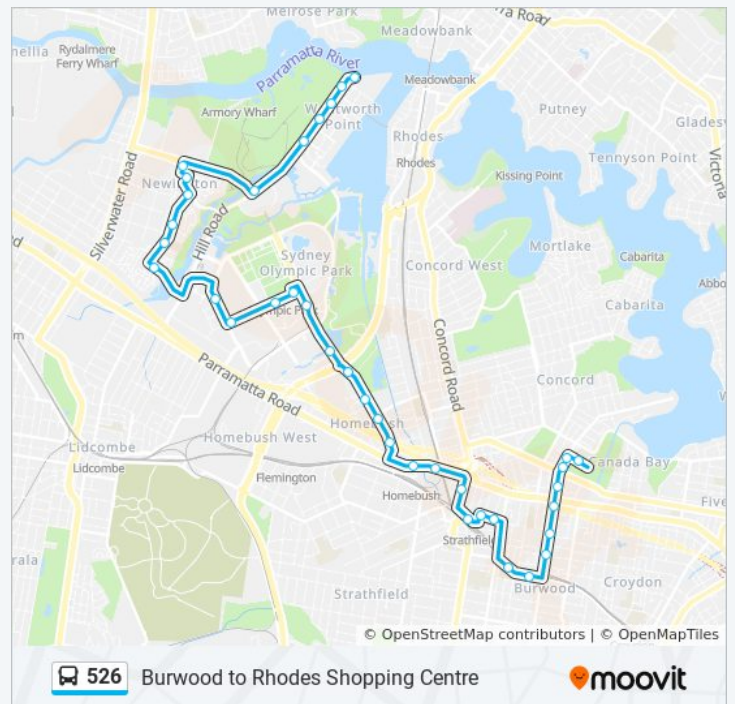

Australia Ave before Herb Elliott Ave

Olympic Park Station, Park St

Edwin Flack Ave after Sarah Durack Ave

Edwin Flack Ave opp Accor Stadium

John Ian Wing Pde before Pereira St

Newington Bvd opp Newington Public School

Newington Bvd opp Buruwang Park

Pierre de Coubertin Park, Newington Bvd

Newington Community Centre, Avenue of Europe

Avenue of Africa before Holker St

Hill Rd at Holker St

Hill Rd opp Stromboli Strait

Sunday	Not Operational
Monday	3:20 PM
Tuesday	3:20 PM
Wednesday	3:20 PM
Thursday	3:20 PM
Friday	Not Operational
Saturday	Not Operational

### 526 bus Info

**Direction:** Olympic Park Wharf

**Stops:** 36

**Trip Duration:** 56 min

**Line Summary:**

Hill Rd opp Nuvolari Pl

Hill Rd opp Half St

Hill Rd opp Burroway Rd

Sydney Olympic Park Wharf, Hill Rd

**Direction: Rhodes Shopping Centre (Rider Bvd)**

34 stops

[VIEW LINE SCHEDULE](#)

Westfield Burwood, Burwood Rd

Burwood Station, Railway Pde, Stand B

Burwood Public School, Railway Pde