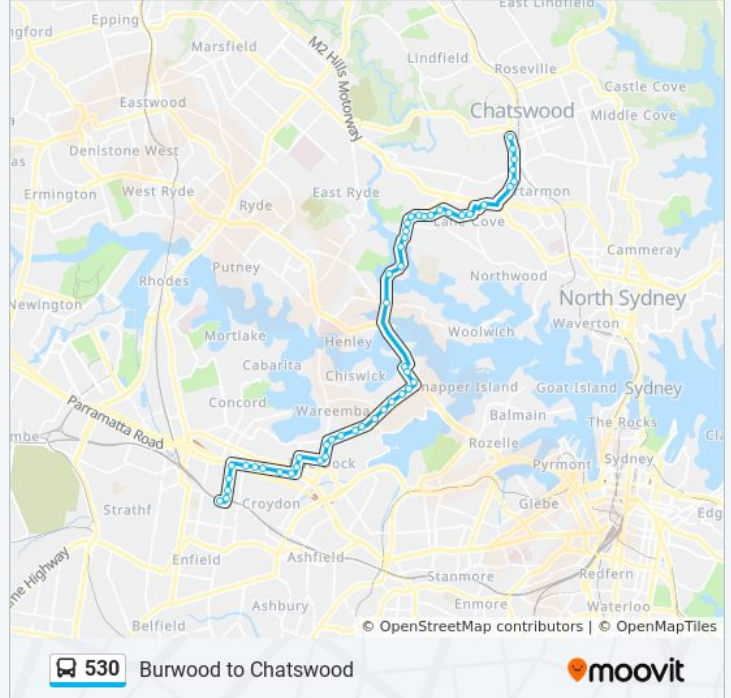

Use the Moovit App to find the closest 530 bus station near you and find out when is the next 530 bus arriving.

Direction: Burwood Station (Railway Pde)

49 stops

[VIEW LINE SCHEDULE](#)

- Chatswood Station, Victoria Ave, Stand E
- Pacific Hwy at Ellis St
- Pacific Hwy at Gordon Ave
- Pacific Hwy before Mowbray Rd
- Pacific Hwy at Palmer St
- Pacific Hwy at Eric Rd
- Lane Cove Interchange, Longueville Rd, Stand C
- Burns Bay Rd opp Lane Cove Post Office
- Burns Bay Rd at Tambourine Bay Rd
- Burns Bay Rd opp Graham St
- Burns Bay Rd opp Gentle St
- Burns Bay Rd opp Fig Tree St
- Burns Bay Rd at Garthowen Ave
- Burns Bay Rd before Best St
- Burns Bay Rd opp Cullen St
- Burns Bay Rd at Penrose St
- Burns Bay Rd at Cope St
- Burns Bay Rd before Waterview Dr
- Burns Bay Rd opp 337
- Burns Bay Rd after View St
- Burns Bay Rd opp Cunninghams Reach

530 bus Info

Direction: Burwood Station (Railway Pde)

Stops: 49

Trip Duration: 50 min

Line Summary:

Burns Bay Rd at Church St
 Westbourne St at Marlborough St
 Marlborough St before Tavistock St
 Marlborough St before Lyons Rd
 Lyons Rd at Tranmere St
 Lyons Rd at Thompson St
 Lyons Rd at Gipps St
 Lyons Rd at Janet St
 Lyons Rd opp Mons St
 Lyons Rd after Lamrock Ave
 Lyons Rd before Ingham Ave
 Lyons Rd opp Pine Ave
 Lyons Rd opp Storey Park
 Great North Rd before Rodd Rd
 Five Dock Shops, Great North Rd
 Five Dock-Drummoyne Uniting Church, Garfield St
 Garfield St before Harris Rd
 Harris Rd at Queens Rd
 Parramatta Rd after Byron St
 Parramatta Rd at Alfred St
 Parramatta Rd at Cheltenham Rd
 Parramatta Rd at Lucas Rd
 Parramatta Rd opp Concord Oval
 Burwood Rd at Parramatta Rd
 Burwood Rd opp Burwood Park
 Westfield Burwood, Burwood Rd
 Burwood Station, Burwood Rd, Stand H
 Burwood Station, Railway Pde, Stand C

Lyons Rd at Gipps St

Lyons Rd at Thompson St

Lyons Rd opp Tranmere St

Lyons Rd after Bayswater St

Victoria Rd after Lyons Rd

Direction: Five Dock Shops

13 stops

[VIEW LINE SCHEDULE](#)