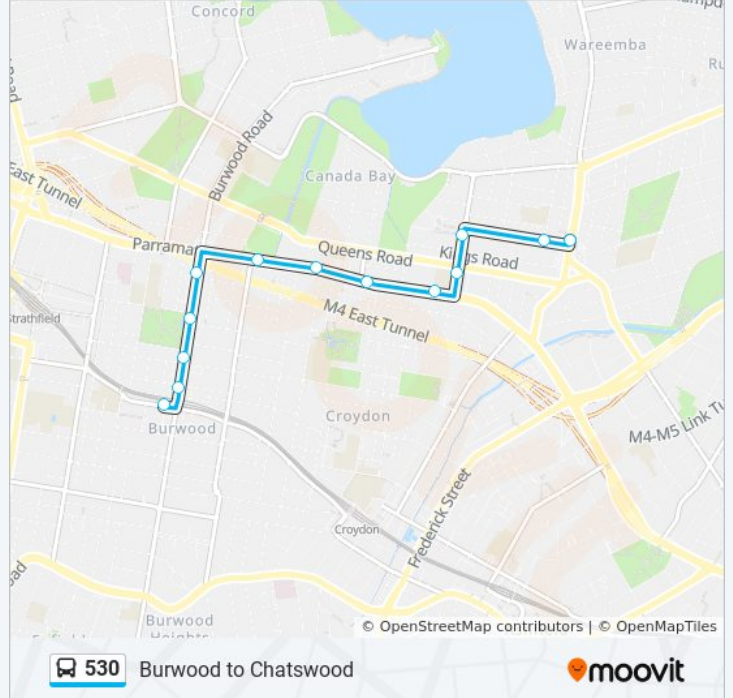

530 bus Info

Direction: Drummoyne

Stops: 26

Trip Duration: 18 min

Line Summary:

Harris Rd opp Garfield St

Garfield St at West St

Five Dock Shops, Great North Rd

Lyons Rd at Gipps St

Lyons Rd at Thompson St

Lyons Rd opp Tranmere St

Lyons Rd after Bayswater St

Victoria Rd after Lyons Rd

Direction: Five Dock Shops

13 stops

[VIEW LINE SCHEDULE](#)

Sunday	7:48 PM
Monday	Not Operational
Tuesday	Not Operational
Wednesday	Not Operational
Thursday	Not Operational
Friday	7:48 PM
Saturday	8:45 PM

530 bus Info

Direction: Five Dock Shops

Stops: 13

Trip Duration: 10 min

Line Summary:

Direction: Parramatta Rd Nr Rosebank College

40 stops

[VIEW LINE SCHEDULE](#)

- Chatswood Station, Victoria Ave, Stand E
- Pacific Hwy at Ellis St
- Pacific Hwy at Gordon Ave
- Pacific Hwy before Mowbray Rd
- Pacific Hwy at Palmer St
- Pacific Hwy at Eric Rd
- Lane Cove Interchange, Longueville Rd, Stand C
- Burns Bay Rd opp Lane Cove Post Office
- Burns Bay Rd at Tambourine Bay Rd
- Burns Bay Rd opp Graham St
- Burns Bay Rd opp Gentle St
- Burns Bay Rd opp Fig Tree St
- Burns Bay Rd at Garthowen Ave
- Burns Bay Rd before Best St
- Burns Bay Rd opp Cullen St
- Burns Bay Rd at Penrose St
- Burns Bay Rd at Cope St
- Burns Bay Rd before Waterview Dr