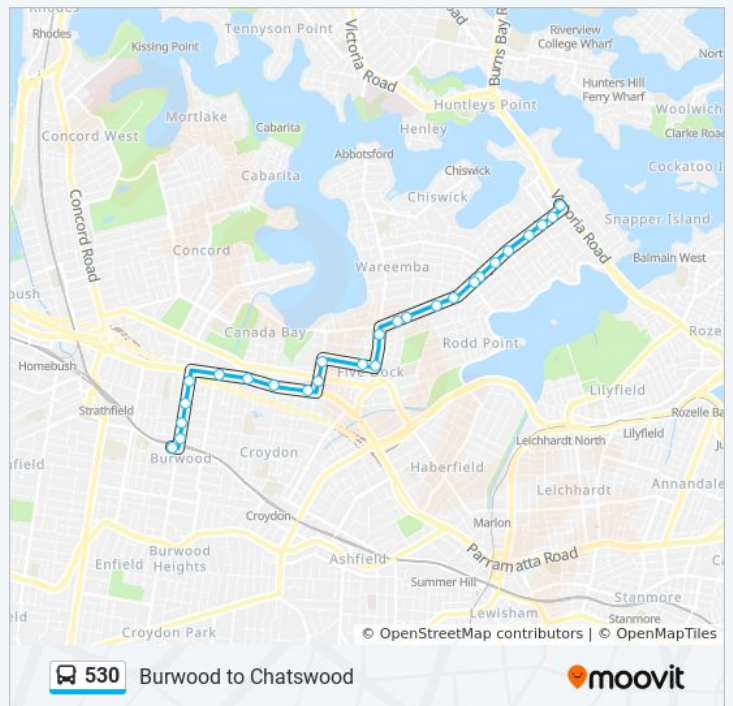

Use the Moovit App to find the closest 530 bus station near you and find out when is the next 530 bus arriving.

Direction: Burwood Station (Railway Pde)

49 stops

[VIEW LINE SCHEDULE](#)

- Chatswood Station, Victoria Ave, Stand E
- Pacific Hwy at Ellis St
- Pacific Hwy at Gordon Ave
- Pacific Hwy before Mowbray Rd
- Pacific Hwy at Palmer St
- Pacific Hwy at Eric Rd
- Lane Cove Interchange, Longueville Rd, Stand C
- Burns Bay Rd opp Lane Cove Post Office
- Burns Bay Rd at Tambourine Bay Rd
- Burns Bay Rd opp Graham St
- Burns Bay Rd opp Gentle St
- Burns Bay Rd opp Fig Tree St
- Burns Bay Rd at Garthowen Ave
- Burns Bay Rd before Best St
- Burns Bay Rd opp Cullen St
- Burns Bay Rd at Penrose St
- Burns Bay Rd at Cope St
- Burns Bay Rd before Waterview Dr
- Burns Bay Rd opp 337
- Burns Bay Rd after View St
- Burns Bay Rd opp Cunninghams Reach

530 bus Info

Direction: Drummoyne

Stops: 26

Trip Duration: 18 min

Line Summary:

Harris Rd opp Garfield St

Garfield St at West St

Five Dock Shops, Great North Rd

Great North Rd before Lyons Rd

Storey Park, Lyons Rd

Lyons Rd before Pine Ave

Lyons Rd at Myalora St

Lyons Rd opp Lamrock Ave

Lyons Rd at Mons St

Lyons Rd at Tait Lane

Lyons Rd at Byrne Ave

Lyons Rd at Gipps St

Lyons Rd at Thompson St

Lyons Rd opp Tranmere St

Lyons Rd after Bayswater St

Victoria Rd after Lyons Rd

Direction: Five Dock Shops

13 stops

[VIEW LINE SCHEDULE](#)