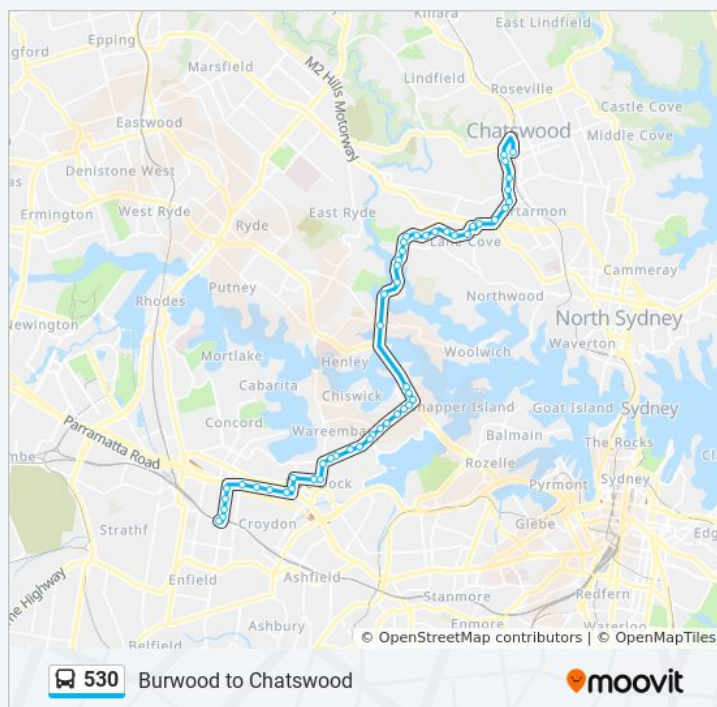

Lyons Rd after Bayswater St

Victoria Rd after Lyons Rd

Victoria Rd at Tavistock St

Victoria Rd before Westbourne St

Burns Bay Rd at Gladesville Rd

Cunninghams Reach, Burns Bay Rd

Burns Bay Rd opp View St

337 Burns Bay Rd

Direction: Chatswood Stn - Westside

Stops: 52

Trip Duration: 55 min

Line Summary:

Burns Bay Rd at Cope St
Burns Bay Rd after Penrose St
Burns Bay Rd at Cullen St
Burns Bay Rd after Centennial Ave
Burns Bay Rd at Fig Tree St
Burns Bay Rd at Gentle St
Burns Bay Rd at Graham St
Burns Bay Rd opp Bridge St
Lane Cove Post Office, Burns Bay Rd
Birdwood Ave before Longueville Rd
Lane Cove Interchange, Longueville Rd, Stand B
Pacific Hwy at Burley St
Pacific Hwy opp Eric Rd
Pacific Hwy opp Palmer St
Pacific Hwy after Mowbray Rd
Pacific Hwy at Sutherland Rd
Chatswood Public School, Pacific Hwy
Pacific Hwy opp Brown St
Chatswood Station, Railway St, Stand H

530 bus Info

Direction: Drummoyne

Stops: 26

Trip Duration: 18 min

Line Summary:

Harris Rd opp Garfield St

Garfield St at West St

Five Dock Shops, Great North Rd

Lyons Rd at Gipps St

Lyons Rd at Thompson St

Lyons Rd opp Tranmere St

Lyons Rd after Bayswater St

Victoria Rd after Lyons Rd

Direction: Five Dock Shops

13 stops

[VIEW LINE SCHEDULE](#)