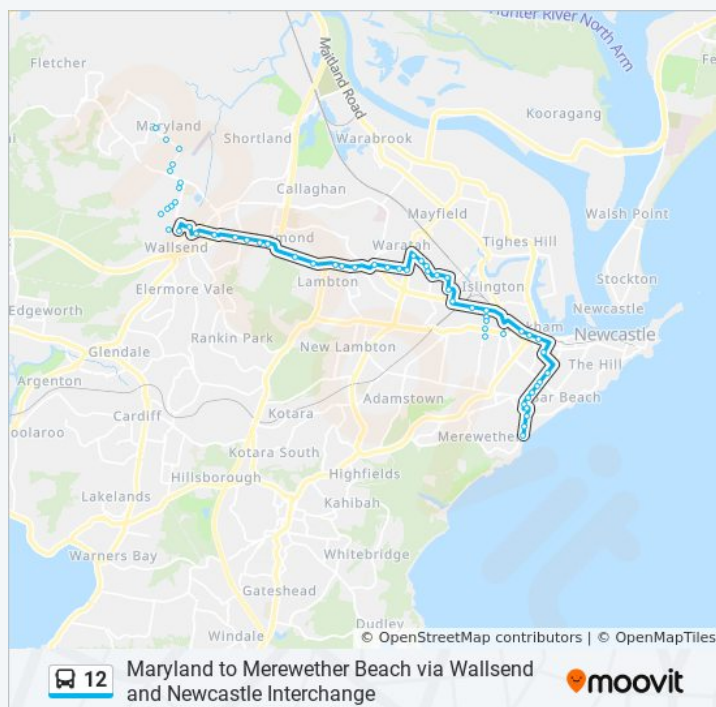

Donald St at Beaumont St

Donald St before Samdon St

Chatham Rd at Donald St

Boreas Rd at Newcastle St

Clyde St after Newcastle St

Clyde St after Phillips St

Georgetown Rd opp David St

12 bus Time Schedule

Wallsend Route Timetable:

Sunday	12:55 AM - 6:17 PM
Monday	6:00 AM - 8:25 PM
Tuesday	6:00 AM - 8:25 PM
Wednesday	6:00 AM - 8:25 PM
Thursday	6:00 AM - 8:25 PM
Friday	7:17 AM - 6:17 PM
Saturday	6:17 AM - 6:17 PM

12 bus Info

Direction: Wallsend

Stops: 58

Trip Duration: 36 min

Line Summary:

Georgetown Rd opp Hunter St

Georgetown Rd opp Moate St

Georgetown Rd at Bowker St