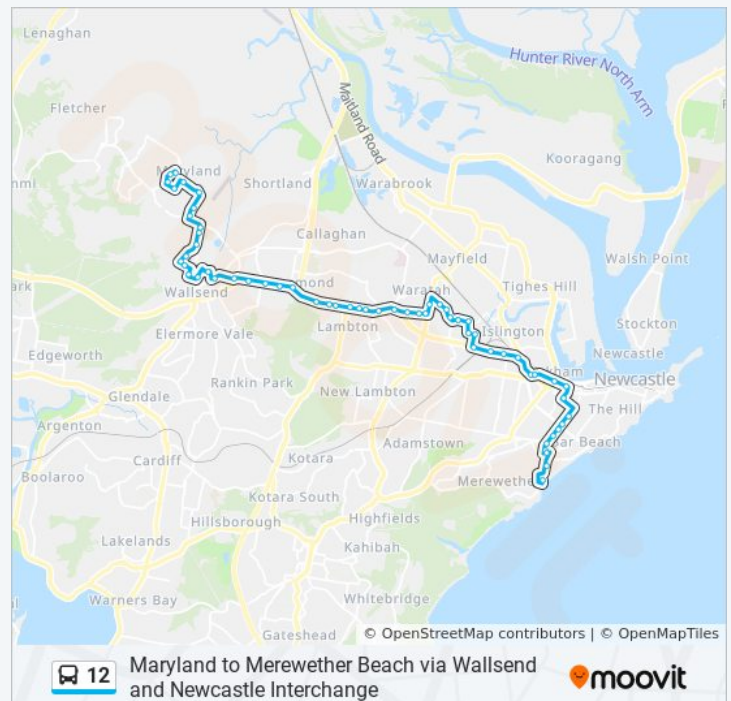

Maryland Shopping Centre, Boundary Rd

Direction: Merewether

60 stops

[VIEW LINE SCHEDULE](#)

Maryland Shopping Centre, Boundary Rd

Boundary Rd opp Rosamond St

Maryland Public School, Boundary Rd

Grange Avenue Reserve, John T Bell Dr

Direction: Merewether

Stops: 60

Trip Duration: 43 min

Line Summary:

Newcastle Rd opp St John the Evangelist
Catholic Church

Newcastle Rd after Grainger St

Newcastle Rd at Nerong Rd

Griffiths Rd at Verulam Rd