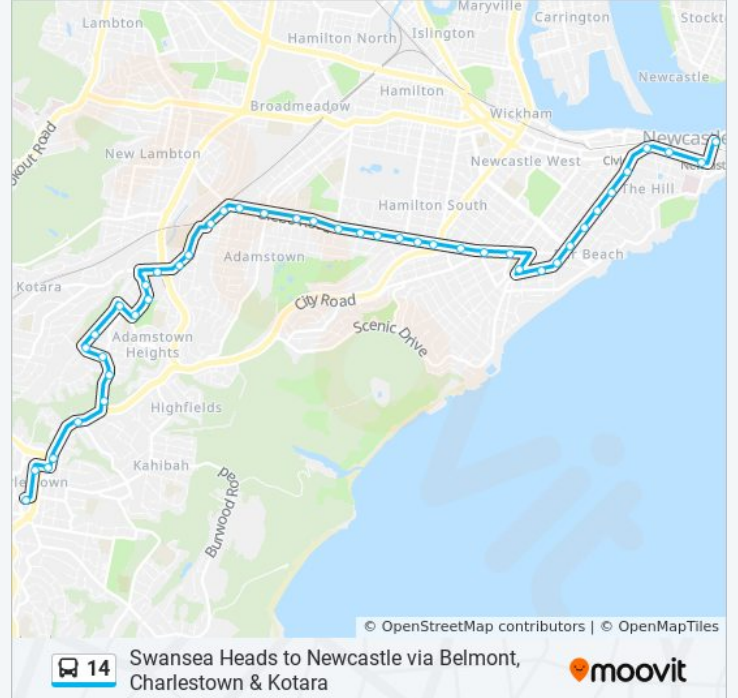

Pacific Hwy at Gen St

Alick St opp Spinnakers Leisure Park

Direction: Charlestown

44 stops

[VIEW LINE SCHEDULE](#)

Customs House, Watt St

King St at Bolton St

King St at Perkins St

14 bus Info

Direction: Charlestown

Stops: 44

Trip Duration: 36 min

Line Summary:

The Junction Public School, Watkins St

Glebe Rd opp Junction Fair

Glebe Rd before Lingard St

Madison Dr before Pacific Hwy

Pacific Hwy after Ocean View Pde

Smith St at Ida St

Charlestown Branch Library, Ridley St

Charlestown Square, Pearson St, Stand B

Charlestown Square, Frederick St, Stand D

Direction: Customs House

14 bus Info

Direction: Customs House

Stops: 104

Trip Duration: 65 min

Line Summary:

Pacific St at Arthur St

Pacific Hwy opp Beach St

Pacific Hwy at Bellevue Rd