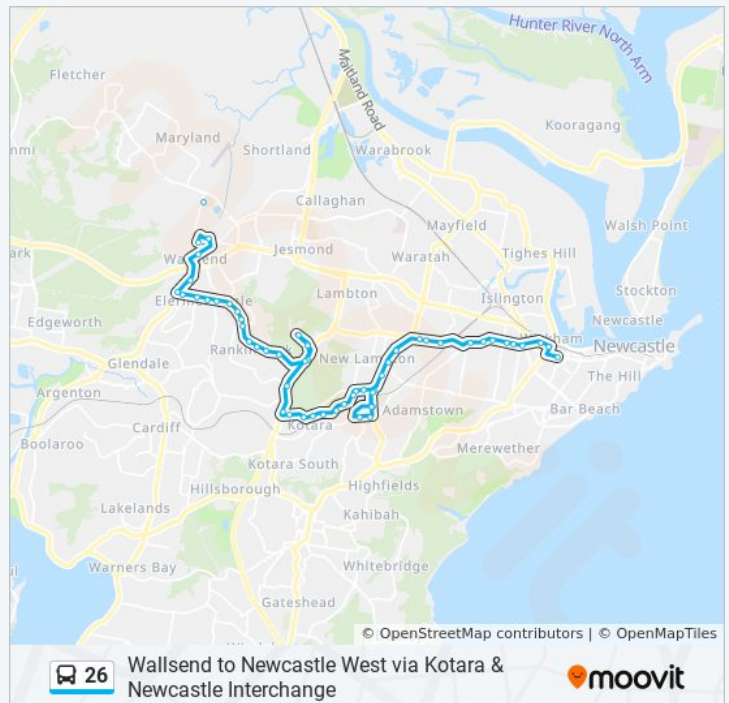

Wallsend to Newcastle West via Kotara & Newcastle Interchange

Get The App

The 26 bus line (Wallsend to Newcastle West via Kotara & Newcastle Interchange) has 2 routes. For regular weekdays, their operation hours are:

55 stops

[VIEW LINE SCHEDULE](#)

King St at National Park St

Hunter St opp Cooper St

Hunter St before Tudor St

Tudor St before Gordon Ave

Tudor St at Lawson St

Tudor St at Murray St

Carnley Ave before Orchardtown Rd

Orchardtown Rd at Fay Ave

Meredith St opp Aldyth St

Meredith St at Grinsell St

Grinsell St at Kotara Pl

26 bus Time Schedule

Wallsend Route Timetable:

Sunday	8:00 AM - 7:10 PM
Monday	5:19 AM - 10:15 PM
Tuesday	5:19 AM - 10:15 PM
Wednesday	5:19 AM - 10:15 PM
Thursday	5:19 AM - 10:15 PM
Friday	8:00 AM - 7:10 PM
Saturday	7:00 AM - 9:10 PM

26 bus Info

Direction: Wallsend

Stops: 55

Trip Duration: 45 min

Line Summary:

Grinsell St at Gregory Pde
157 Grinsell St
Carnley Ave opp Carisbrooke Ave
Charlestown Rd opp Carnley Ave
Lookout Rd at Grandview Rd
Lookout Rd after McCaffrey Dr
Kookaburra Cct opp Byrne Hall Dr
John Hunter Hospital, Kookaburra Cct
Kookaburra Cct at Byrne Hall Dr
Lookout Rd opp McCaffrey Dr
McCaffrey Dr after Marshall St
McCaffrey Dr opp Dean Pde
McCaffrey Dr opp Duval St
McCaffrey Dr at Rosedale Cres
McCaffrey Dr at Spencer St
Croudace Rd at Grandview Rd
Croudace Rd before Garsdale Ave
Elmore Vale Shopping Centre, Croudace Rd
Croudace Rd opp Urara Pde
Croudace Rd opp Sherwood St
Elmore Vale Public School, Croudace Rd
Croudace Rd after Aries Way
Woodlands Retirement Village, Lake Rd
Lake Rd opp Jubilee Rd
Cowper St opp Wal Herd Park
Tyrrell St at Council St
Bunn St opp Wallsend District Library
Callaghan College Wallsend Campus, Macquarie St