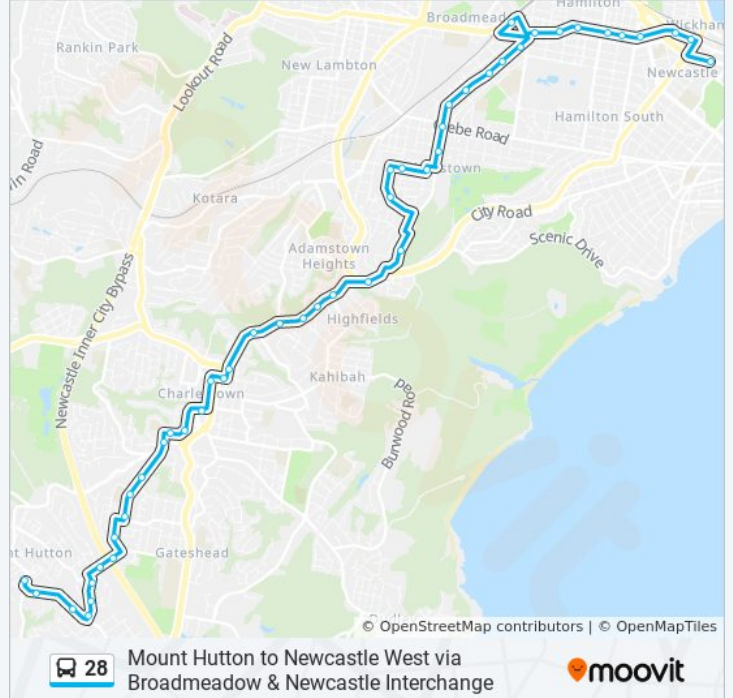

47 stops

[VIEW LINE SCHEDULE](#)

- King St at National Park St
- Hunter St opp Cooper St
- Hunter St before Tudor St
- Tudor St before Gordon Ave
- Tudor St at Lawson St
- Tudor St at Murray St
- Hamilton Public School, Tudor St
- Belford St at Dixon St
- Belford St before Chatham St
- Broadmeadow Station, Graham Rd
- Brunker Rd at Koree St
- Brunker Rd at Awaba St
- Arthur Park, Brunker St
- Brunker Rd at Mandalong Rd
- Brunker Rd opp Olney Rd
- Brunker Rd after Glebe Rd
- St Columba's Primary School, Brunker Rd
- Date St opp Fletcher St
- Fletcher St opp Wood St
- William St at Fletcher St
- Garden Grove Pde opp Claremont Ave

Hickory Rd at Cassia Cres

Willow Rd at Redwood Cres

Willow Rd opp Kestrel Ave

Anglican Parish of Windale, Merrigum St

Merrigum St opp Lowanna Cres

Bahloo Reserve, Merrigum St

South St opp Tomaree Way

Wilsons Rd opp Lake Macquarie Fair

Wilsons Rd opp Lake Macquarie Fair

Direction: Marketown King St

47 stops

[VIEW LINE SCHEDULE](#)

Lake Macquarie Fair, Wilsons Rd

Lake Macquarie Fair, Wilsons Rd

28 bus Time Schedule

Marketown King St Route Timetable:

28 bus Info

Direction: Marketown King St

Stops: 47

Trip Duration: 41 min

Line Summary:

Brunker Rd after Coolah Rd

Brunker Rd after Heddon Rd

Broadmeadow Station, Graham Rd