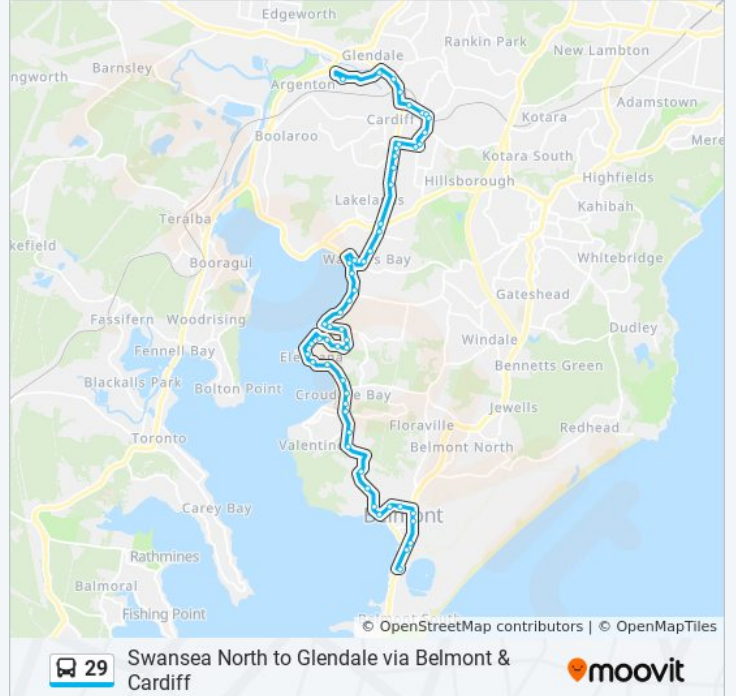

Croudace Bay Rd at Excalibur Pde

Croudace Bay Rd opp Lindsay Ave

Croudace Bay Rd at Spinnaker Rgwy

Croudace Bay Rd opp Belmont Hospital

Lewers St after Croudace Bay Rd

Ross St opp Belmont 16s

Evans St at Haig St

Evans St opp Robb St

Pacific Hwy after Livingstone St

Pacific Hwy at Merleview St

Pacific Hwy opp Macquarie St

Pacific Hwy at Gen St

Direction: Glendale

89 stops

[VIEW LINE SCHEDULE](#)