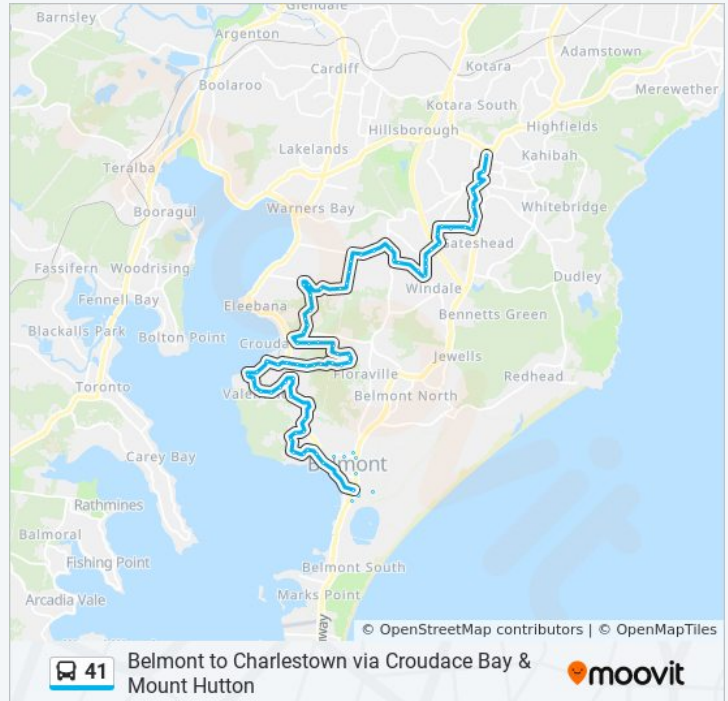

Croudace Bay Rd opp Lindsay Ave

Croudace Bay Rd at Spinnaker Rgwy

Belmont Hospital, Green Point Dr

Green Point Dr opp Sugarglider Ct

Crown St at Ringtail Cl

Crown St opp The Shores Way

Daniel St at Crown St

Evans St at Pacific Hwy

Belmont High School, Henry St

Evans St at Robb St

Evans St opp Haig St

Belmont 16s, Ross St

Lewers St opp Croudace Bay Rd

Lewers St before Daniel St

Daniel St at Crown St

Crown St at The Shores Way

Crown St opp Ringtail Cl

Green Point Dr at Sugarglider Ct

Green Point Dr opp Belmont Hospital

Croudace Bay Rd opp Spinnaker Rgwy

Croudace Bay Rd before Lindsay Ave

Croudace Bay Rd at Andrew Rd

Regal Way before Trafalgar Cres

Regal Way opp Gatts Farm Reserve

Regal Way opp Warwick Way

41 bus Info

Direction: Charlestown

Stops: 78

Trip Duration: 48 min

Line Summary: