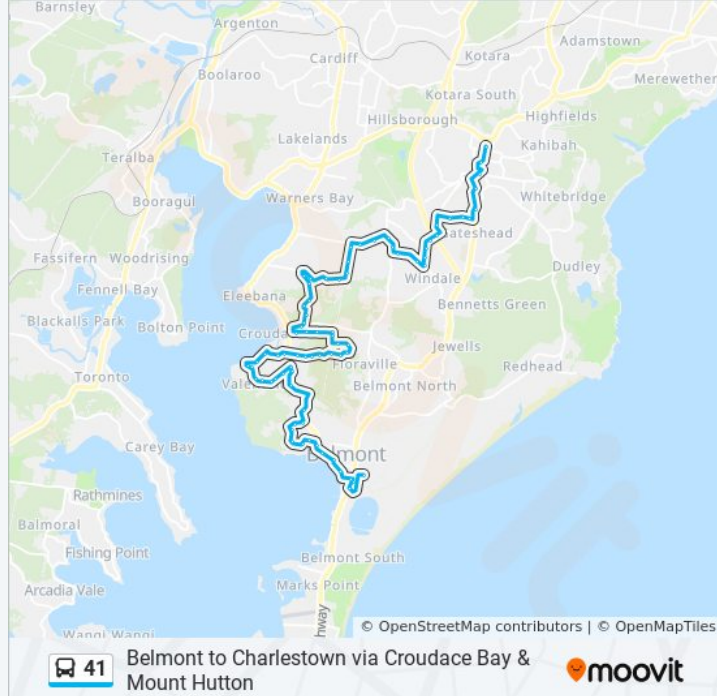

Regal Way opp Kento Cres

Regal Way before Ruston Ave

Valentine Public School, Tallawalla Rd

Tallawalla Rd before Berringar Rd

Berringar Rd after Tallawalla Rd

Berringar Rd at Allambee Pl

Andrew Rd opp Victor Ave

Andrew Rd opp Albert St

Andrew Rd opp Frederick St

Andrew Rd opp Roma Rd

Andrew Rd opp Leichhardt Rd

Andrew Rd at Minter St

Andrew Rd before Berringar Rd

Andrew Rd at Croudace Bay Rd

Croudace Bay Rd at Excalibur Pde

Croudace Bay Rd opp Lindsay Ave

Croudace Bay Rd at Spinnaker Rgwy

Belmont Hospital, Green Point Dr

Green Point Dr opp Sugarglider Ct

Crown St at Ringtail Cl

Crown St opp The Shores Way

Daniel St at Crown St

Crown St at The Shores Way

Crown St opp Ringtail Cl

Green Point Dr at Sugarglider Ct

Green Point Dr opp Belmont Hospital

Croudace Bay Rd opp Spinnaker Rgwy

Croudace Bay Rd before Lindsay Ave

Croudace Bay Rd at Andrew Rd