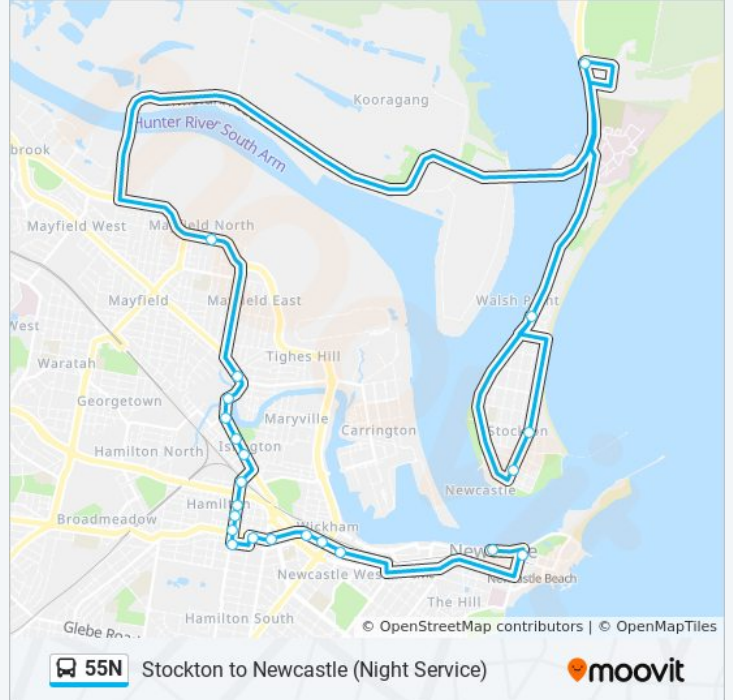

Stockton to Newcastle (Night Service)

[Get The App](#)

The 55N bus line Stockton to Newcastle (Night Service) has one route. For regular weekdays, their operation hours are:

(1) Stockton: 2:59 AM

Use the Moovit App to find the closest 55N bus station near you and find out when is the next 55N bus arriving.

Direction: Stockton

21 stops

[VIEW LINE SCHEDULE](#)

- Queens Wharf, Wharf Rd
- Customs House, Watt St
- Hunter St after National Park St
- Hunter St opp Cooper St
- Hunter St before Tudor St
- Tudor St before Gordon Ave
- Tudor St at Lawson St
- Beaumont St at Tudor St
- Beaumont St at Lindsay St
- Beaumont St at Cleary St
- Beaumont St opp Hamilton Station
- Maitland Rd at May St
- Maitland Rd opp Islington Park
- Maitland Rd at Hubbard St
- Newcastle TAFE, Maitland Rd
- Maitland Rd after Elizabeth St
- Industrial Dr after William St
- Nelson Bay Rd opp Vardon Rd
- Mitchell St at Queen St
- Mitchell St at Clyde St
- Fullerton St opp Booth St

55N bus Info

Direction: Stockton

Stops: 21

Trip Duration: 43 min

Line Summary:

55N bus time schedules and route maps are available in an offline PDF at moovitapp.com. Use the [Moovit App](#) to see live bus times, train schedule or subway schedule, and step-by-step directions for all public transit in Sydney.