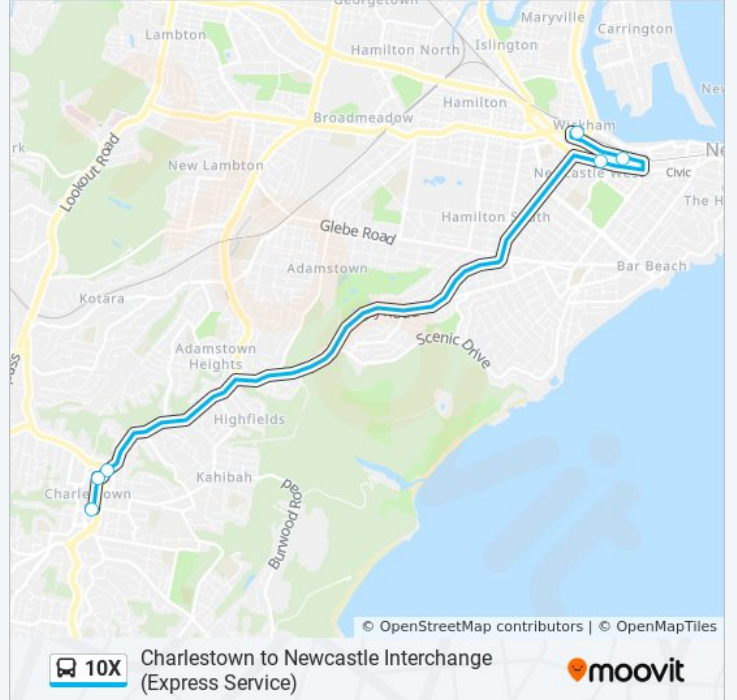

10X bus Info

Direction: Charlestown

Stops: 7

Trip Duration: 20 min

Line Summary:

Direction: Newcastle

6 stops

[VIEW LINE SCHEDULE](#)

Charlestown Square, Frederick St, Stand C

Charlestown Square, Pearson St, Stand A

Pacific Hwy at Charlestown Rd

King St before National Park St

Hunter St at Steel St

Newcastle Interchange, Stand B

10X bus Time Schedule

Newcastle Route Timetable:

Sunday	Not Operational
Monday	6:52 AM - 5:55 PM
Tuesday	6:52 AM - 5:55 PM
Wednesday	6:52 AM - 5:55 PM
Thursday	6:52 AM - 5:55 PM
Friday	Not Operational
Saturday	Not Operational

10X bus Info

Direction: Newcastle

Stops: 6

Trip Duration: 20 min

Line Summary:

10X bus time schedules and route maps are available in an offline PDF at moovitapp.com. Use the [Moovit App](#) to see live bus times, train schedule or subway schedule, and step-by-step directions for all public transit in Sydney.