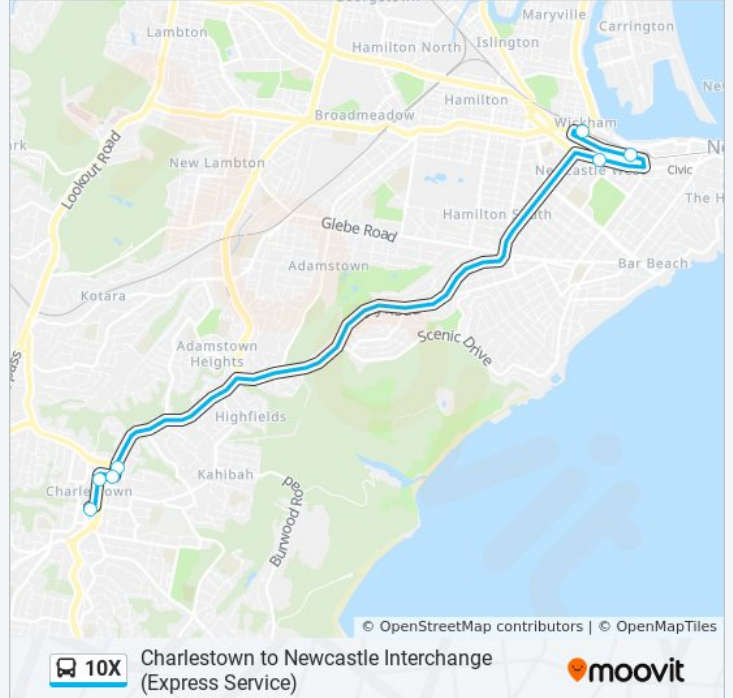

(1) Charlestown: 7:20 AM - 6:10 PM(2) Newcastle: 6:52 AM - 5:55 PM

Use the Moovit App to find the closest 10X bus station near you and find out when is the next 10X bus arriving.

Direction: Charlestown

7 stops

[VIEW LINE SCHEDULE](#)

Newcastle Interchange, Stand A

Hunter St after Steel St

King St at National Park St

Smith St at Ida St

Charlestown Branch Library, Ridley St

Charlestown Square, Pearson St, Stand B

Charlestown Square, Frederick St, Stand D

10X bus Info

Direction: Charlestown

Stops: 7

Trip Duration: 20 min

Line Summary:

Direction: Newcastle

6 stops

[VIEW LINE SCHEDULE](#)

Charlestown Square, Frederick St, Stand C

Charlestown Square, Pearson St, Stand A

Pacific Hwy at Charlestown Rd

King St before National Park St

Hunter St at Steel St

Newcastle Interchange, Stand B

10X bus Time Schedule