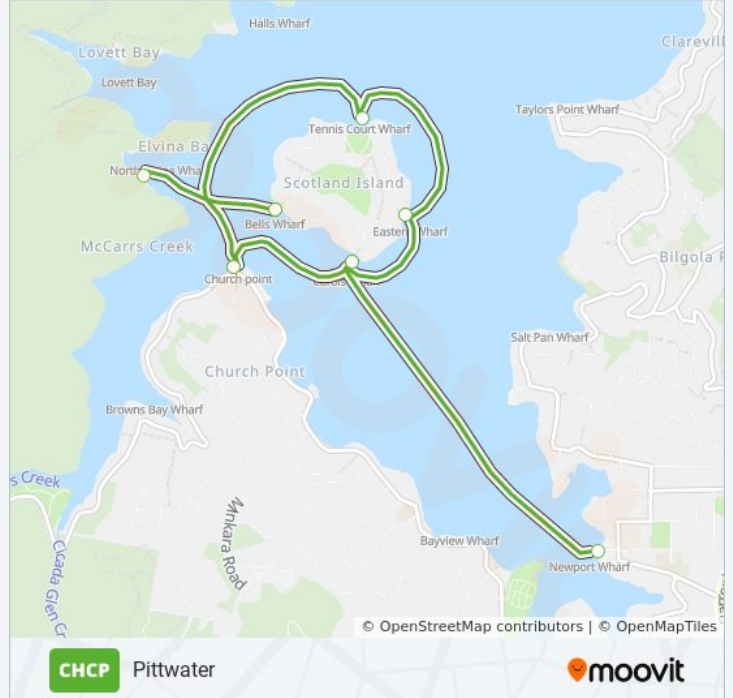

Pittwater

Get The App

The CHCP ferry line (Pittwater) has 2 routes. For regular weekdays, their operation hours are:

(1) Pittwater: 8:20 AM - 6:30 PM(2) Scotland Island: 7:25 PM

Use the Moovit App to find the closest CHCP ferry station near you and find out when is the next CHCP ferry arriving.

**Direction: Pittwater**

11 stops

[VIEW LINE SCHEDULE](#)

- Church Point Wharf
- Scotland Island, Bells Wharf
- Scotland Island, Carols Wharf
- Scotland Island, Eastern Wharf
- Newport Wharf
- Scotland Island, Carols Wharf
- Scotland Island, Eastern Wharf
- Scotland Island, Tennis Wharf
- Scotland Island, Bells Wharf
- South Elvina Wharf
- Church Point Wharf

**CHCP ferry Info**

**Direction:** Pittwater

**Stops:** 11

**Trip Duration:** 38 min

**Line Summary:**

### Direction: Scotland Island

2 stops

[VIEW LINE SCHEDULE](#)

Church Point Wharf

Scotland Island, Bells Wharf