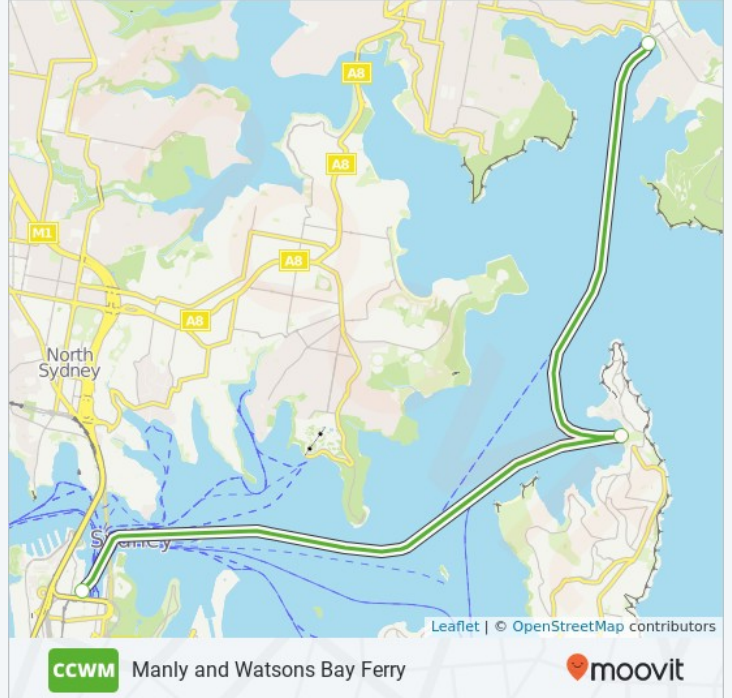

Use the Moovit App to find the closest CCWM ferry station near you and find out when is the next CCWM ferry arriving.

**Direction: Circular Quay**

4 stops

[VIEW LINE SCHEDULE](#)

Manly Wharf

Watsons Bay Wharf

**CCWM ferry Info****Direction:** Circular Quay**Stops:** 4**Trip Duration:** 40 min**Line Summary:**

### Direction: Manly

4 stops

[VIEW LINE SCHEDULE](#)

Darling Harbour Wharf

Circular Quay

Watsons Bay Wharf

Manly Wharf

### CCWM ferry Info

**Direction:** Manly

**Stops:** 4

**Trip Duration:** 45 min

**Line Summary:**

**Direction: Watsons Bay**

3 stops

[VIEW LINE SCHEDULE](#)