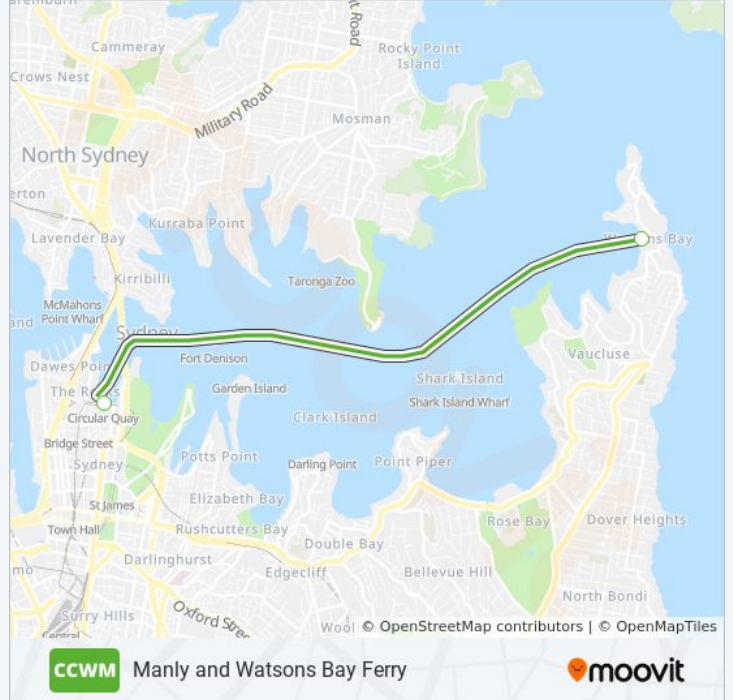

Use the Moovit App to find the closest CCWM ferry station near you and find out when is the next CCWM ferry arriving.

**Direction: Circular Quay**

4 stops

[VIEW LINE SCHEDULE](#)

Manly Wharf

Watsons Bay Wharf

### Direction: Manly

4 stops

[VIEW LINE SCHEDULE](#)

Darling Harbour Wharf

Circular Quay

Watsons Bay Wharf

Manly Wharf

### CCWM ferry Info

**Direction:** Manly

**Stops:** 4

**Trip Duration:** 45 min

**Line Summary:**

**Direction: Watsons Bay**

3 stops

[VIEW LINE SCHEDULE](#)

**CCWM ferry Info**

**Direction:** Watsons Bay

**Stops:** 3

**Trip Duration:** 35 min

**Line Summary:**

CCWM ferry time schedules and route maps are available in an offline PDF at [moovitapp.com](https://moovitapp.com). Use the [Moovit App](#) to see live bus times, train schedule or subway schedule, and step-by-step directions for all public transit in Sydney.