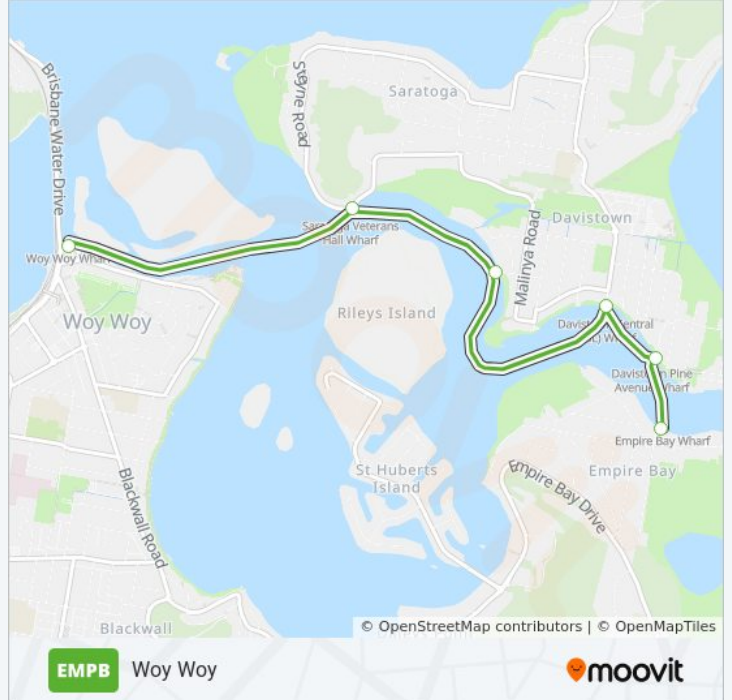

EMPB ferry time schedules and route maps are available in an offline PDF at moovitapp.com. Use the [Moovit App](#) to see live bus times, train schedule or subway schedule, and step-by-step directions for all public transit in Sydney.

[About Moovit](#) • [MaaS Solutions](#) • [Supported Countries](#) • [Mooviter Community](#)

© 2024 Moovit - All Rights Reserved

Check Live Arrival Times