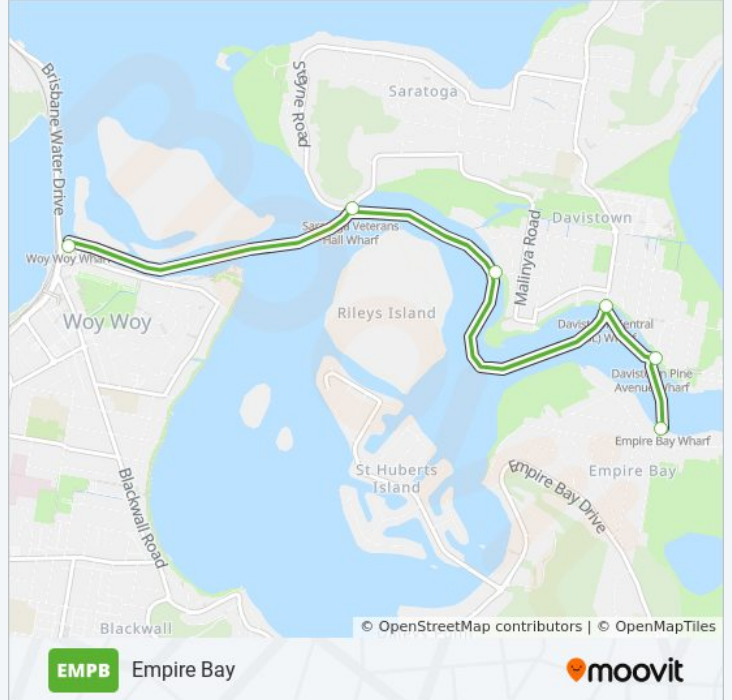

Use the Moovit App to find the closest EMPB ferry station near you and find out when is the next EMPB ferry arriving.

Direction: Davistown

4 stops

[VIEW LINE SCHEDULE](#)

Woy Woy Wharf

Saratoga Veterans Hall Wharf

EMPB ferry Info**Direction:** Davistown**Stops:** 4**Trip Duration:** 25 min**Line Summary:**

Direction: Empire Bay

6 stops

[VIEW LINE SCHEDULE](#)

Woy Woy Wharf

Saratoga Veterans Hall Wharf

Davistown, Lintern St Wharf

Davistown, Central RSL Wharf

Davistown, Pine Av Wharf

Empire Bay Wharf

EMPB ferry Time Schedule

Empire Bay Route Timetable:

Sunday	9:30 AM - 4:45 PM
Monday	Not Operational
Tuesday	7:45 AM - 1:50 PM
Wednesday	7:45 AM - 1:50 PM
Thursday	7:45 AM - 1:50 PM
Friday	9:30 AM - 4:45 PM
Saturday	9:30 AM - 4:45 PM

EMPB ferry Info

Direction: Empire Bay

Stops: 6

Trip Duration: 30 min

Line Summary:

Direction: Woy Woy

6 stops

[VIEW LINE SCHEDULE](#)