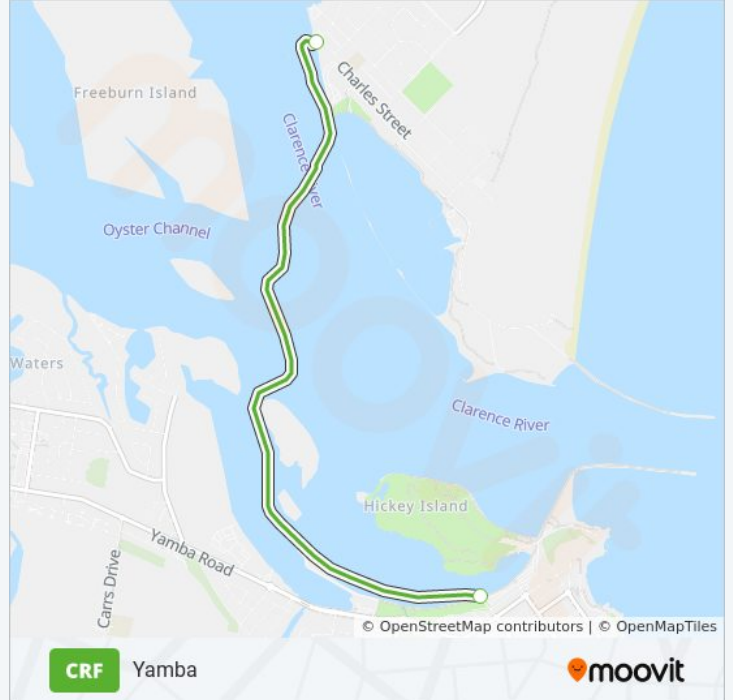

**CRF ferry Info****Direction:** Iluka**Stops:** 2**Trip Duration:** 30 min**Line Summary:**

### Direction: Yamba

2 stops

[VIEW LINE SCHEDULE](#)

Iluka Wharf

Yamba Wharf

### CRF ferry Time Schedule

Yamba Route Timetable:

Sunday	8:45 AM - 4:00 PM
Monday	Not Operational
Tuesday	8:45 AM - 4:00 PM
Wednesday	8:45 AM - 4:00 PM
Thursday	8:45 AM - 4:00 PM
Friday	8:45 AM - 4:00 PM
Saturday	8:45 AM - 4:00 PM

### CRF ferry Info

**Direction:** Yamba

**Stops:** 2

**Trip Duration:** 30 min

**Line Summary:**

CRF ferry time schedules and route maps are available in an offline PDF at [moovitapp.com](https://moovitapp.com). Use the [Moovit App](#) to see live bus times, train schedule or subway schedule, and step-by-step directions for all public transit in Sydney.