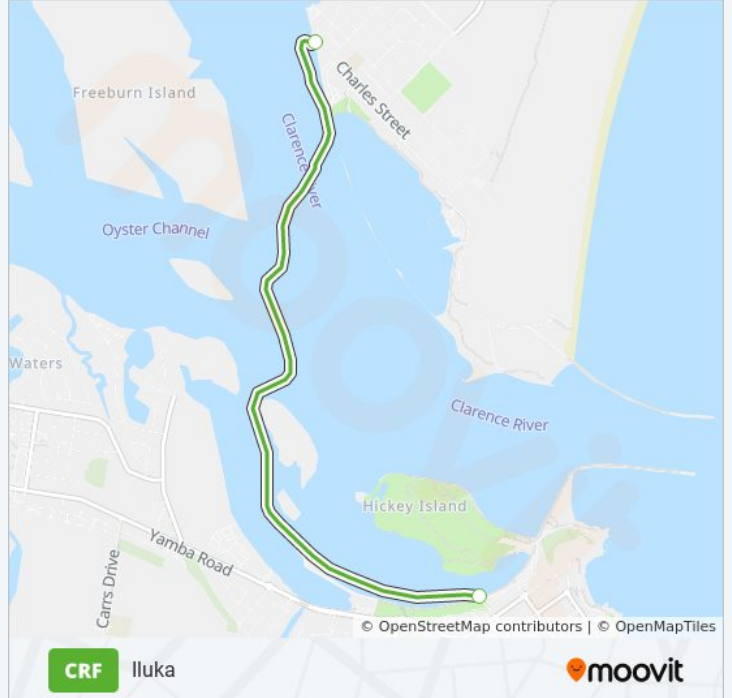

CRF

Iluka

Get The App

The CRF ferry line (Iluka) has 2 routes. For regular weekdays, their operation hours are:

(1) Iluka: 9:30 AM - 4:45 PM(2) Yamba: 8:45 AM - 4:00 PM

Use the Moovit App to find the closest CRF ferry station near you and find out when is the next CRF ferry arriving.

**Direction: Iluka**

2 stops

[VIEW LINE SCHEDULE](#)

Yamba Wharf

Iluka Wharf

**CRF ferry Time Schedule**

Iluka Route Timetable:

Sunday	9:30 AM - 4:45 PM
Monday	Not Operational
Tuesday	9:30 AM - 4:45 PM
Wednesday	9:30 AM - 4:45 PM
Thursday	9:30 AM - 4:45 PM
Friday	9:30 AM - 4:45 PM
Saturday	9:30 AM - 4:45 PM

**CRF ferry Info****Direction:** Iluka**Stops:** 2**Trip Duration:** 30 min**Line Summary:**

### Direction: Yamba

2 stops

[VIEW LINE SCHEDULE](#)

Iluka Wharf

Yamba Wharf