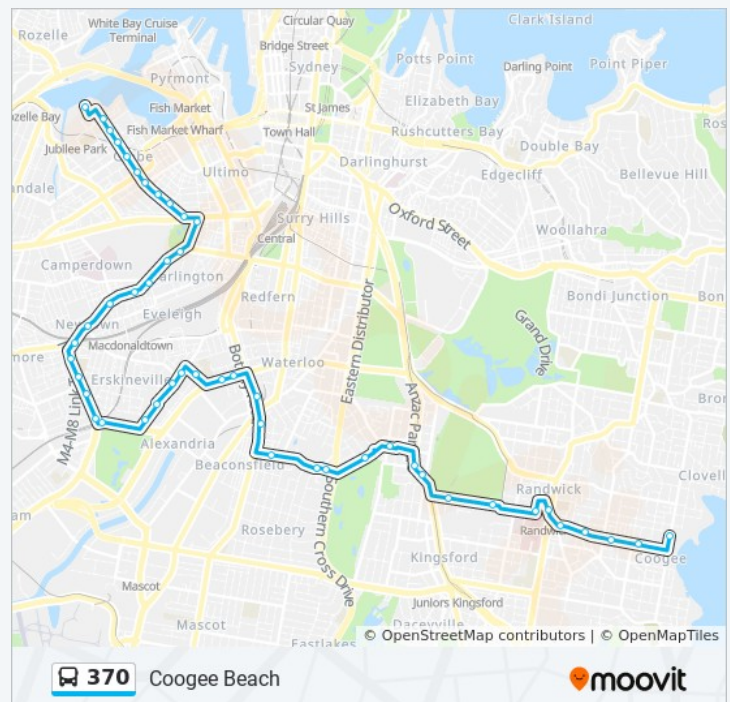

Epsom Rd opp Link Rd

Epsom Road, Zetland

Epsom Rd at Dalmeny Ave

57-65 Epsom Road, Zetland

Epsom Rd before Dunning Ave

3 Dunning Avenue, Zetland

Botany Rd after Johnson St

76-84 Botany Road, Zetland

Green Square Station, Botany Rd, Stand A

318B Botany Road, Zetland

370 bus Time Schedule

Green Square Route Timetable:

Sunday	Not Operational
Monday	4:23 PM - 9:15 PM
Tuesday	4:23 PM - 9:15 PM
Wednesday	4:23 PM - 9:15 PM
Thursday	4:23 PM - 9:15 PM
Friday	4:23 PM - 9:15 PM
Saturday	Not Operational

370 bus Info

Direction: Green Square

Stops: 18

Trip Duration: 19 min

Line Summary:

Direction: High St near Wansey

10 stops

[VIEW LINE SCHEDULE](#)