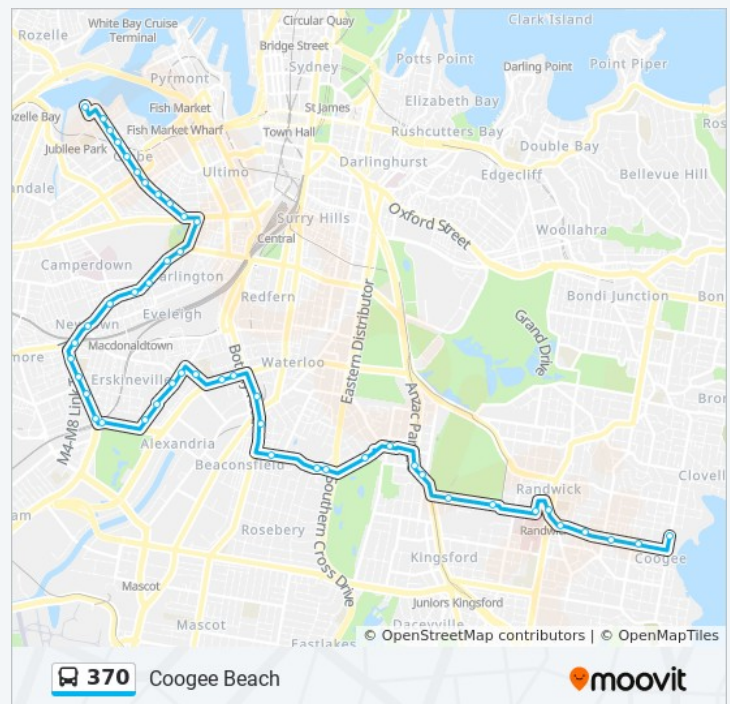

Direction: High St near Wansey

10 stops

[VIEW LINE SCHEDULE](#)

Green Square Station, Botany Rd, Stand C

Epsom Rd at Dunning Ave

48-56 Epsom Road, Zetland

Epsom Rd opp Dalmeny Ave

Epsom Rd after Link Rd

Epsom Road, Zetland

Lenthall St at McDougall St

37 Mcdougall Street, Kensington

Todman Ave at Balfour Rd

72 Todman Avenue, Kensington

Anzac Pde after Darling St

14-18 Darling Street, Kensington

Anzac Pde before Doncaster Ave

268 Anzac Parade, Kensington

High St opp UNSW Gate 2

High St opp UNSW Gate 8

3 High Street, Randwick

370 bus Time Schedule

High St near Wansey Route Timetable:

Sunday	Not Operational
Monday	8:22 AM - 9:58 AM
Tuesday	8:22 AM - 9:58 AM
Wednesday	8:22 AM - 9:58 AM
Thursday	8:22 AM - 9:58 AM
Friday	8:22 AM - 9:58 AM
Saturday	Not Operational

370 bus Info

Direction: High St near Wansey

Stops: 10

Trip Duration: 15 min

Line Summary: