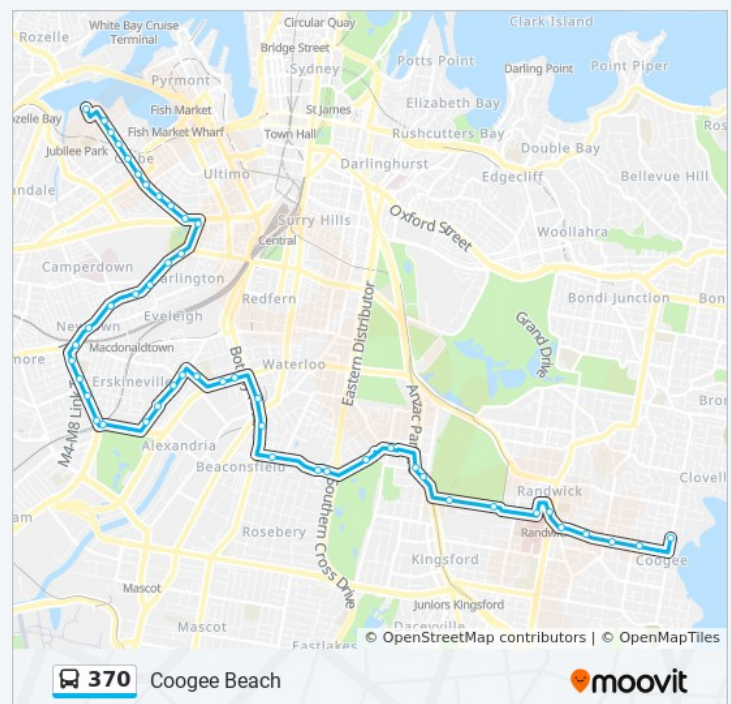

46 Coogee Bay Road, Randwick

Coogee Bay Rd at Melody St

98 Coogee Bay Road, Coogee

St Brigid's Primary School, Coogee Bay Rd

158 Coogee Bay Road, Coogee

Arden St before Dolphin St

Direction: Glebe Point

48 stops

3 Dunning Avenue, Zetland

Botany Rd after Johnson St

76-84 Botany Road, Zetland

Green Square Station, Botany Rd, Stand A

318B Botany Road, Zetland

370 bus Time Schedule

Glebe Point Route Timetable:

Sunday	12:00 AM - 11:40 PM
Monday	5:00 AM - 11:40 PM
Tuesday	12:00 AM - 11:40 PM
Wednesday	12:00 AM - 11:40 PM
Thursday	12:00 AM - 11:40 PM
Friday	12:00 AM - 11:40 PM
Saturday	12:00 AM - 11:40 PM

370 bus Info

Direction: Glebe Point

Stops: 48

Trip Duration: 63 min

Line Summary:

Botany Rd at Mandible St

276-280 Botany Road, Alexandria

McEvoy St after Botany Rd