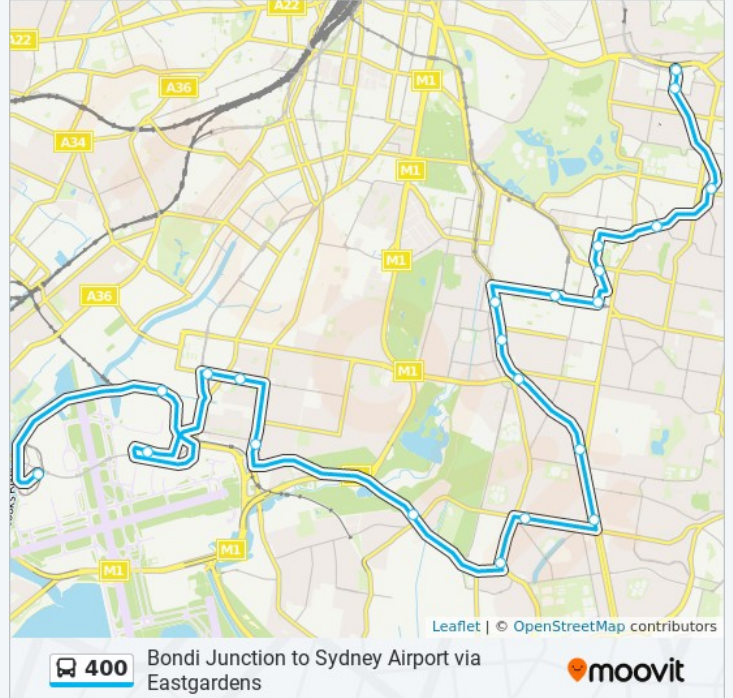

### 400 bus Info

**Direction:** Bondi Junction

**Stops:** 22

**Trip Duration:** 39 min

**Line Summary:** Sydney Airport, Terminal 1 International, Qantas Dr opp Jet Base, Sydney Airport, Terminal 3 Domestic, Mascot Station, Coward St, Stand A, Coward St opp Lionel Bowen Park, Botany Rd at Hollingshed St, Wentworth Ave after Bay St, Westfield Eastgardens, Bunnerong Rd, Stand A, Maroubra Rd after Bunnerong Rd, Anzac Pde near Boyce Rd, Anzac Pde at Fischer St, Juniors Kingsford Light Rail, Stand A, Anzac Pde after Strachan St, NIDA, Anzac Pde, High St opp UNSW Gate 8, Clara Street at Blenheim Road, Belmore Rd before Alison Rd, Cook St at Frances St, Frenchmans Rd at Clovelly Rd, Albion St opp St Catherine's School, Gate 1, Oxford Street Mall, Bronte Rd, Bondi Junction Station, Stand P

**Frenchmans Rd at Clovelly Rd**

43-47 Frenchmans Road, Randwick

**Albion St opp St Catherine's School, Gate 1**

54 Albion Street, Bronte

**Oxford Street Mall, Bronte Rd**

15 Bronte Road, Bondi Junction

**Bondi Junction Station, Stand P**

## Direction: Eastgardens

15 stops

[VIEW LINE SCHEDULE](#)

Waverley College, Carrington Rd  
20 Carrington Road, Bondi Junction

Carrington Rd opp St Charles Primary School  
Carrington Road, Bondi Junction