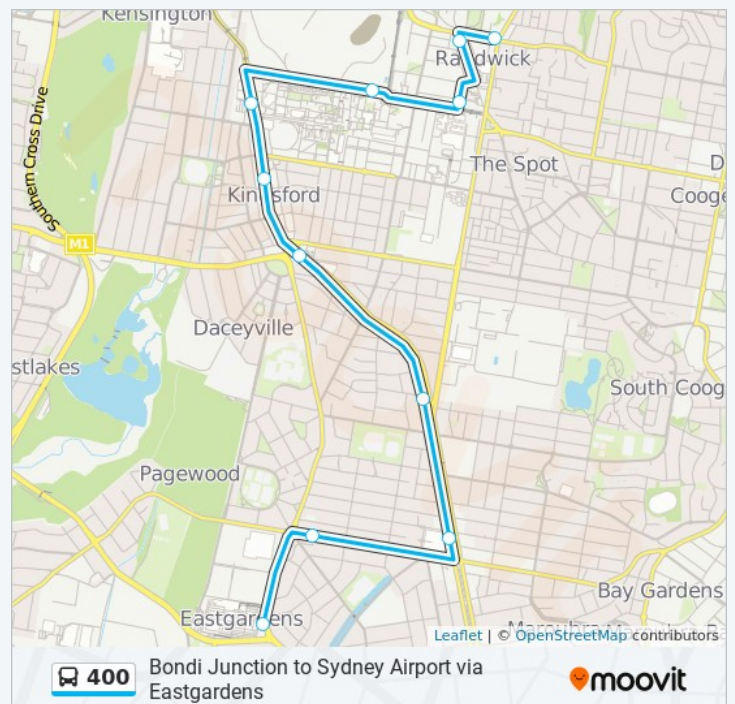

## 400 bus Time Schedule

Marcellin College Route Timetable:

Sunday	Not Operational
Monday	7:49 AM
Tuesday	7:49 AM
Wednesday	7:49 AM
Thursday	7:49 AM
Friday	7:49 AM
Saturday	Not Operational

## 400 bus Info

**Direction:** Marcellin College

**Stops:** 11

**Trip Duration:** 26 min

**Line Summary:** Westfield Eastgardens, Bunnerong Rd, Stand A, Maroubra Rd after Bunnerong Rd, Anzac Pde near Boyce Rd, Anzac Pde at Fischer St, Juniors Kingsford Light Rail, Stand A, Anzac Pde after Strachan St, NIDA, Anzac Pde, High St opp UNSW Gate 8, Clara Street at Blenheim Road, Belmore Rd before Alison Rd, Alison Rd at Avoca St