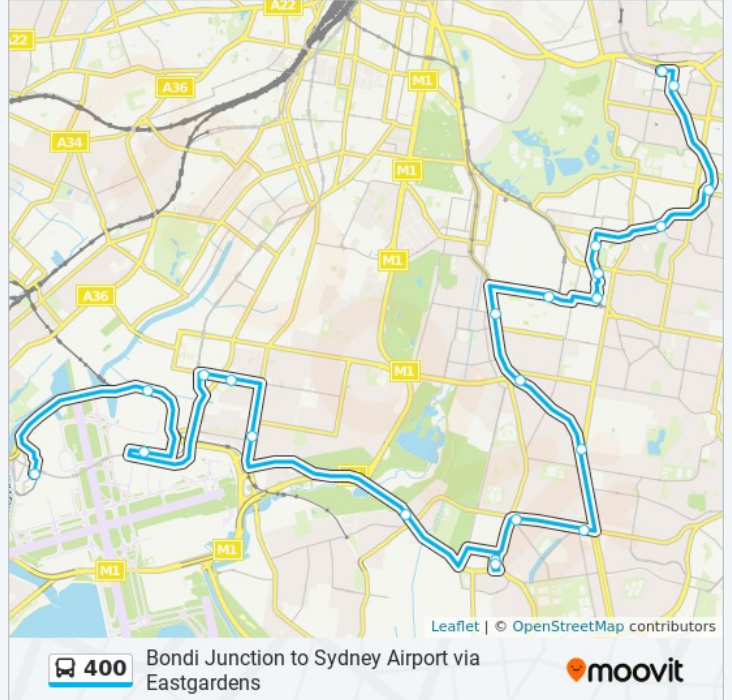

## 400 bus Info

**Direction:** International Airport

**Stops:** 22

**Trip Duration:** 62 min

**Line Summary:** Bondi Junction Station, Stand F, Bronte Rd at Gray St, St Catherine's School, Gate 1, Albion St, Frenchmans Rd at Clovelly Rd, Cook St at Frances St, Belmore Rd after Alison Rd, Clara Street opp Blenheim Road, UNSW Gate 8, High St, UNSW Mall Entrance, Anzac Pde, Juniors Kingsford Light Rail, Stand B, Anzac Pde at Avoca St, Maroubra Rd after Ferguson St, Maroubra Rd before Bunnerong Rd, Westfield Eastgardens, Lower Level, Stand C, Westfield Eastgardens, Lower Level, Stand B, Wentworth Ave after Page St, Mascot Post Office, Botany Rd, Lionel Bowen Park, Coward St, Mascot Station, Coward St, Stand B, Sydney Airport, Terminal 3 Domestic, Jet Base, Qantas Dr, Sydney Airport, Terminal 1 International

Sydney Airport, Terminal 3 Domestic

Shiers Avenue, Mascot

Jet Base, Qantas Dr

Sydney Airport, Terminal 1 International

Arrival Court, Wollie Creek

Bondi Junction to Sydney Airport via Eastgardens