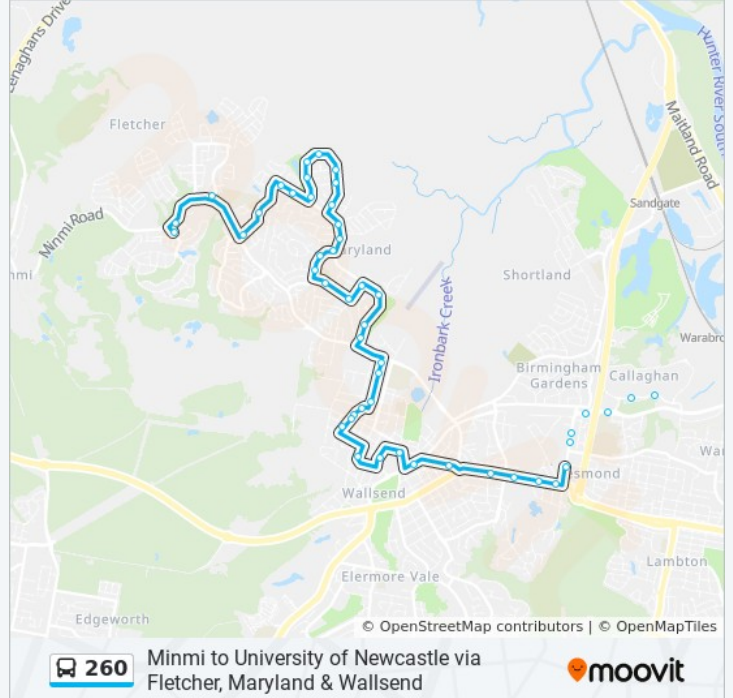

40 Boundary Road, Maryland (Newcastle)

Boundary Rd after Rosamond St

22 Boundary Road, Maryland (Newcastle)

Boundary Rd opp Maryland Shopping Centre

4 Boundary Road, Maryland (Newcastle)

Maryland Dr opp Mackillop Cl

160 Maryland Drive, Maryland (Newcastle)

Maryland Dr after Yara Cres

55 Yara Crescent, Maryland (Newcastle)

Callan Ave at Jirra Way

6A Callan Avenue, Maryland (Newcastle)

Callan Ave before Kyamba Cres

38 Callan Avenue, Maryland (Newcastle)