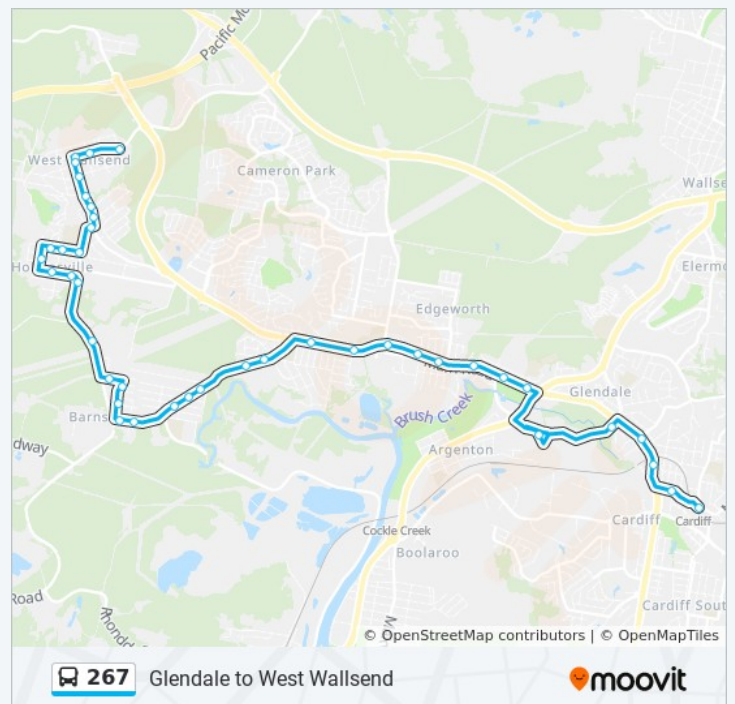

24 Appletree Road, Wakefield

Elizabeth St at Charlotte St

20 Elizabeth Street, Wakefield

Elizabeth St opp Buni St

32 Elizabeth Street, Wakefield

Mary St after Earl St

40 Earl Street, Wakefield

George St before Charlotte St

George Street, Wakefield

George St before Appletree Rd

3 George Street, Wakefield

Appletree Rd opp William St

267 bus Time Schedule

Newcastle University Route Timetable:

| | |
|-----------|-------------------|
| Sunday | Not Operational |
| Monday | 7:29 AM - 4:50 PM |
| Tuesday | 7:29 AM - 4:50 PM |
| Wednesday | 7:29 AM - 4:50 PM |
| Thursday | 7:29 AM - 4:50 PM |
| Friday | 7:29 AM - 4:50 PM |
| Saturday | Not Operational |

267 bus Info

Direction: Newcastle University

Stops: 87

Trip Duration: 63 min

Line Summary:

52 Appletree Road, Wakefield

Appletree Rd before Taylor Ave

Johnson Ave opp Taylor Memorial Reserve

12 Johnson Avenue, Wakefield

Government Rd opp Taylor Memorial Reserve

15 Government Road, Wakefield

Government Rd at Prince St

29 Government Road, Wakefield

Northville Dr after Government Rd

37 Government Road, Barnsley