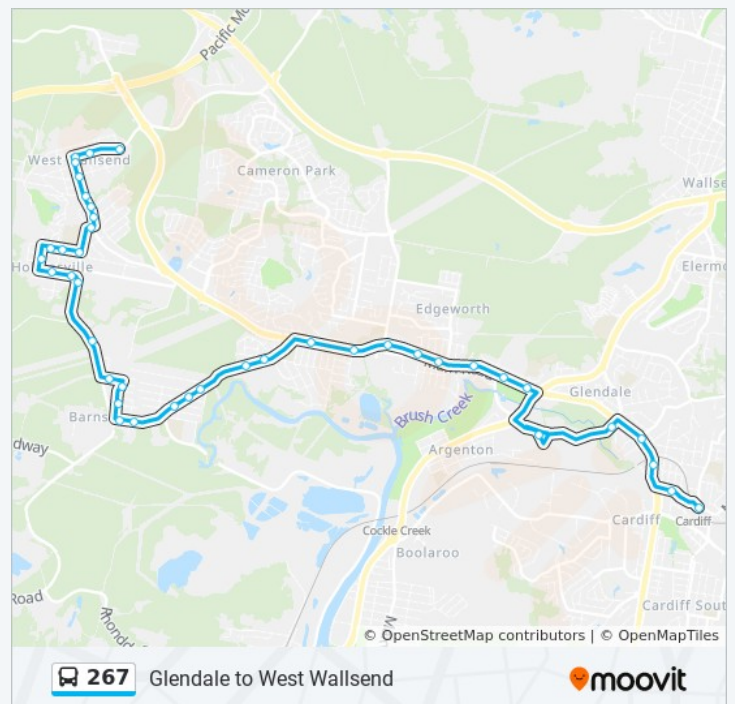

Direction: Stocklands Glendale

51 stops

[VIEW LINE SCHEDULE](#)

George Booth Dr opp Fourth St

16 George Booth Drive, Wakefield

Fifth St at George Booth Dr

17 George Booth Drive, Wakefield

George Booth Dr before Cameron Park Dr

Carrington St at Robertson St

Robertson Street, Wakefield

Carrington St at Hyndes St

54 Carrington Street, Wakefield

Carrington St at Withers St

Carrington Street, Wakefield

Withers St before Brown St

7 Withers Street, Wakefield

Withers St at Wallace St

15 Withers Street, Wakefield

Withers St opp Powell St

39A Withers Street, Wakefield

Withers St at Edden St

39 Edden Street, Wakefield

Withers St at Fegan St

57 Withers Street, Wakefield

Appletree Rd after Withers St

1 Appletree Road, Wakefield

Renwicks St before Appletree Rd

19 Renwick Street, Wakefield

Withers St at Edden St

39 Edden Street, Wakefield

Withers St at Fegan St

57 Withers Street, Wakefield

Appletree Rd after Withers St

1 Appletree Road, Wakefield

Elizabeth St at Appletree Rd

24 Appletree Road, Wakefield

Elizabeth St at Charlotte St

20 Elizabeth Street, Wakefield

Elizabeth St opp Buni St

267 bus Time Schedule

Stocklands Glendale Route Timetable:

Sunday	9:08 AM - 6:19 PM
Monday	3:20 PM
Tuesday	3:20 PM
Wednesday	3:20 PM
Thursday	3:20 PM
Friday	3:20 PM
Saturday	7:51 AM - 5:21 PM

267 bus Info

Direction: Stocklands Glendale

Stops: 51

Trip Duration: 23 min

Line Summary: