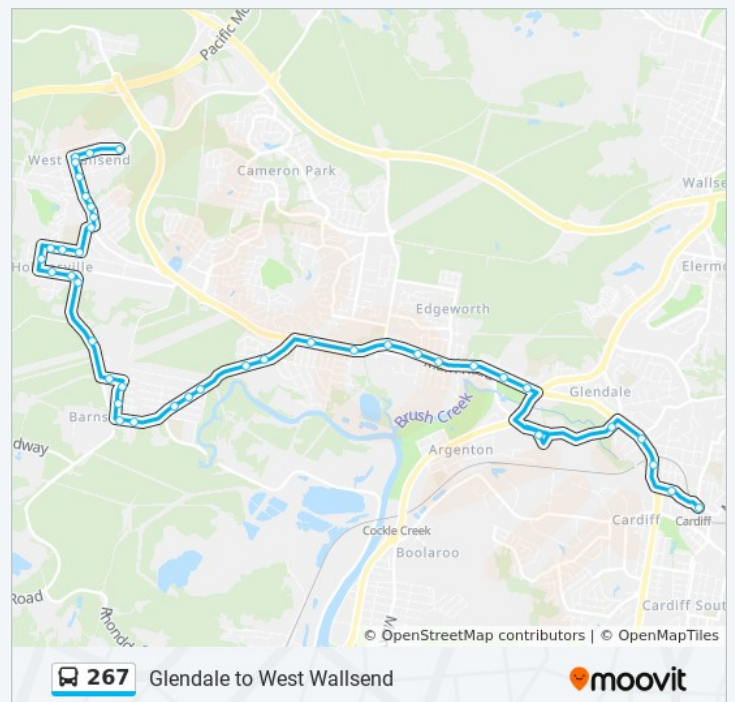

267 bus Info

Direction: Seahampton

Stops: 79

Trip Duration: 33 min

Line Summary:

Bunn St opp Wallsend District Library

28 Bunn Street, Wallsend

Wal Herd Park, Cowper St