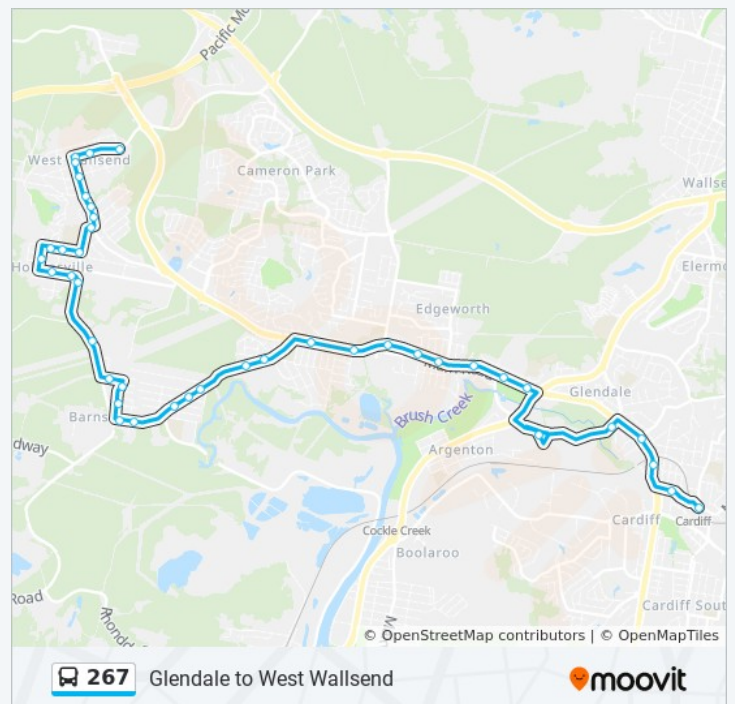

267 bus Info

Direction: Stocklands Wallsend

Stops: 59

Trip Duration: 45 min

Line Summary:

52 Appletree Road, Wakefield

Appletree Rd before Taylor Ave

Johnson Ave opp Taylor Memorial Reserve