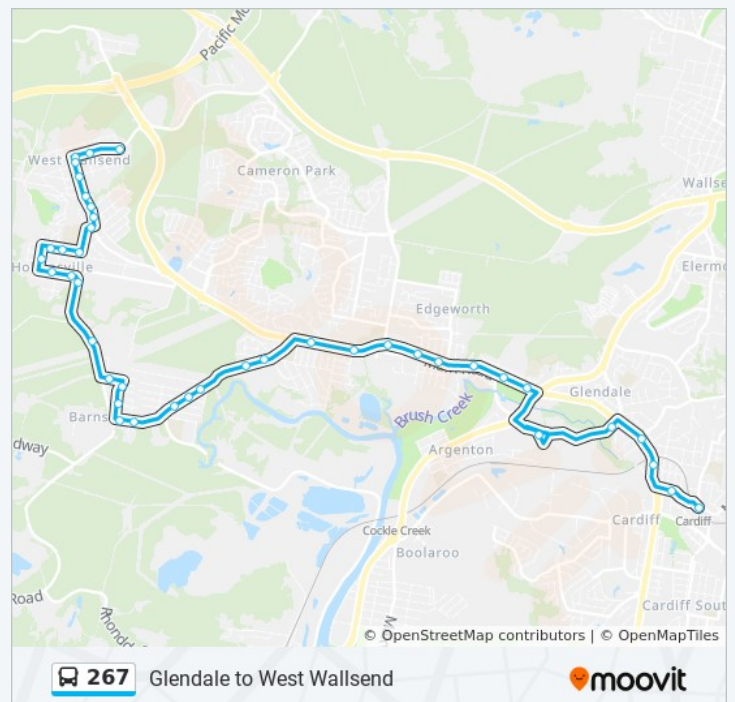

267 bus Info

Direction: West Wallsend

Stops: 78

Trip Duration: 25 min

Line Summary:

Bunn St opp Wallsend District Library

28 Bunn Street, Wallsend

Wal Herd Park, Cowper St