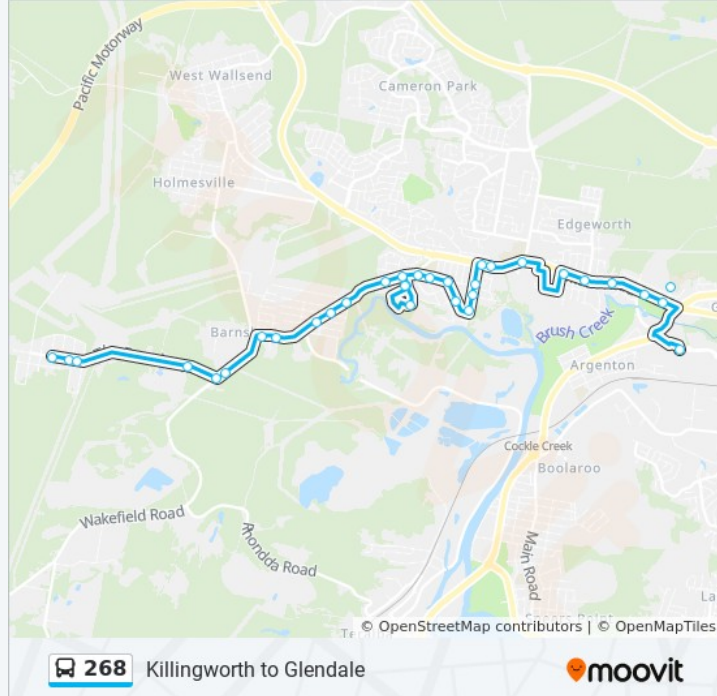

The Broadway at Wakefield Rd

West Wallsend Colliery, The Broadway

The Broadway after The Trongate

5 The Broadway, Wakefield

The Broadway after Throckmorton St

9 The Broadway, Wakefield

The Broadway opp Brooks St

27 The Broadway, Wakefield

Direction: Stocklands Glendale

33 stops

[VIEW LINE SCHEDULE](#)

The Broadway opp Brooks St

27 The Broadway, Wakefield

Brooks Rd after Killingworth Rd

Brooks Street, Wakefield