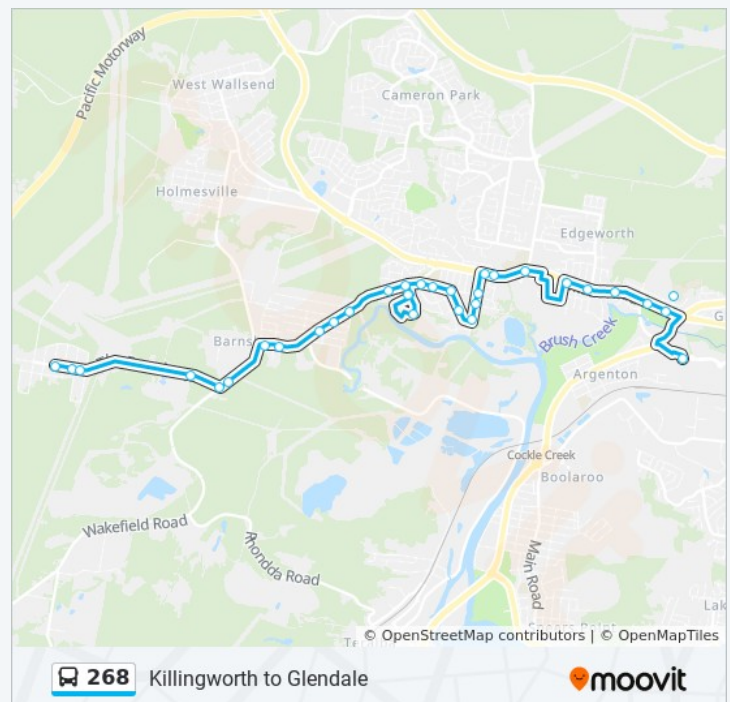

Suttor St after Windsor St

34 Suttor Street, Edgeworth

Suttor St opp Penrose St

268 bus Time Schedule

Stocklands Glendale Route Timetable:

Sunday	8:25 AM - 3:29 PM
Monday	7:12 AM - 1:54 PM
Tuesday	7:12 AM - 1:54 PM
Wednesday	7:12 AM - 1:54 PM
Thursday	7:12 AM - 1:54 PM
Friday	7:12 AM - 1:54 PM
Saturday	8:25 AM - 11:14 AM

268 bus Info

Direction: Stocklands Glendale

Stops: 33

Trip Duration: 27 min

Line Summary:

54 Suttor Street, Boolaroo

Garth St after Suttor St

41-45 Garth Street, Boolaroo