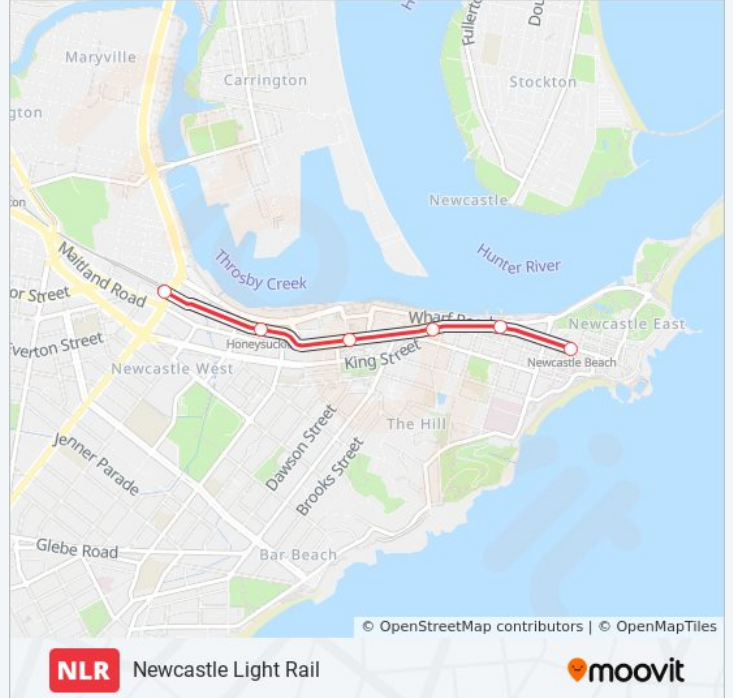

Use the Moovit App to find the closest NLR light rail station near you and find out when is the next NLR light rail arriving.

**Direction: Newcastle Beach**

6 stops

[VIEW LINE SCHEDULE](#)

Newcastle Interchange Light Rail

Honeysuckle Light Rail

Civic Light Rail

Crown Street Light Rail

Queens Wharf Light Rail

Newcastle Beach Light Rail

**NLR light rail Time Schedule**

Newcastle Beach Route Timetable:

Sunday	Not Operational
Monday	12:00 AM - 11:45 PM
Tuesday	Not Operational
Wednesday	Not Operational
Thursday	Not Operational
Friday	5:15 AM - 11:45 PM
Saturday	12:00 AM - 12:30 AM

**NLR light rail Info****Direction:** Newcastle Beach**Stops:** 6**Trip Duration:** 12 min**Line Summary:**

**Direction: Newcastle Interchange**

6 stops

[VIEW LINE SCHEDULE](#)

Newcastle Beach Light Rail

Queens Wharf Light Rail

Crown Street Light Rail

Civic Light Rail

Honeysuckle Light Rail

Newcastle Interchange Light Rail

**NLR light rail Time Schedule**

Newcastle Interchange Route Timetable:

Sunday	Not Operational
Monday	12:00 AM - 11:45 PM
Tuesday	Not Operational
Wednesday	Not Operational
Thursday	Not Operational
Friday	5:30 AM - 11:45 PM
Saturday	12:00 AM - 12:45 AM