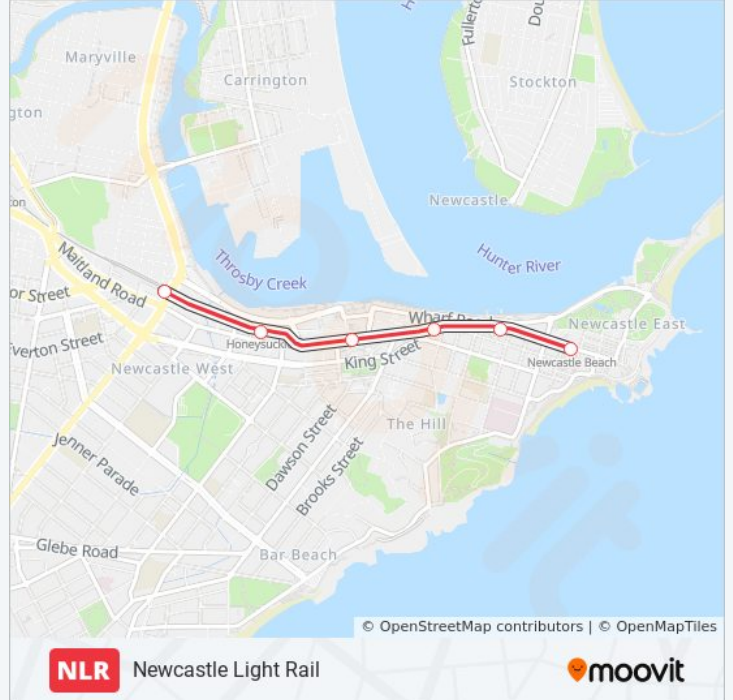

Use the Moovit App to find the closest NLR light rail station near you and find out when is the next NLR light rail arriving.

**Direction: Newcastle Beach**

6 stops

[VIEW LINE SCHEDULE](#)

Newcastle Interchange Light Rail

**NLR light rail Info****Direction:** Newcastle Beach**Stops:** 6**Trip Duration:** 12 min**Line Summary:**

**Direction: Newcastle Interchange**

6 stops

[VIEW LINE SCHEDULE](#)

Newcastle Beach Light Rail

Queens Wharf Light Rail

Crown Street Light Rail

Civic Light Rail

Honeysuckle Light Rail

Newcastle Interchange Light Rail

**NLR light rail Time Schedule**

Newcastle Interchange Route Timetable:

Sunday	Not Operational
Monday	12:00 AM - 11:45 PM
Tuesday	Not Operational
Wednesday	Not Operational
Thursday	Not Operational
Friday	5:30 AM - 11:45 PM
Saturday	12:00 AM - 12:45 AM

**NLR light rail Info**

**Direction:** Newcastle Interchange

**Stops:** 6

**Trip Duration:** 12 min

**Line Summary:**

NLR light rail time schedules and route maps are available in an offline PDF at [moovitapp.com](https://moovitapp.com). Use the [Moovit App](#) to see live bus times, train schedule or subway schedule, and step-by-step directions for all public transit in Sydney.