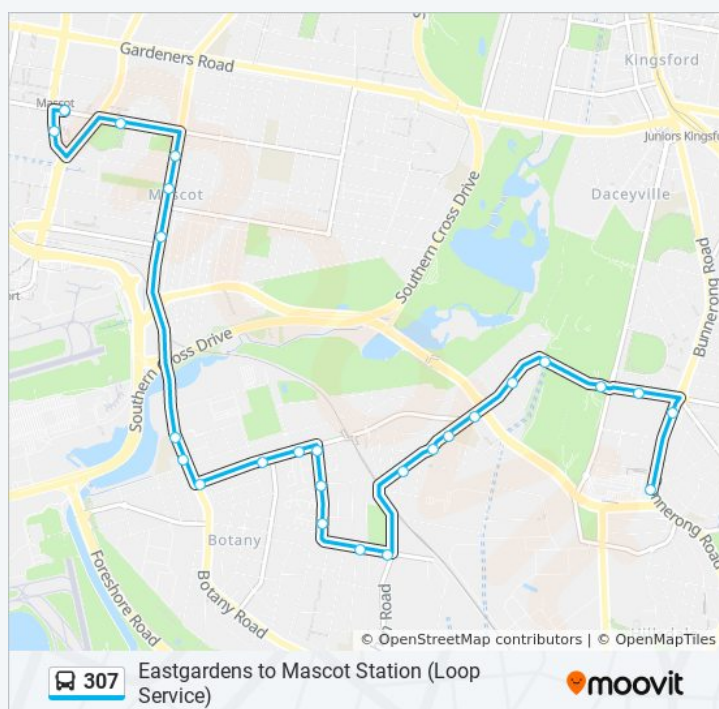

### Direction: Eastgardens

49 stops

[VIEW LINE SCHEDULE](#)

Westfield Eastgardens, Bunnerong Rd, Stand A

Bunnerong Rd before Heffron Rd

Heffron Rd opp Kenny Rd

Heffron Rd after Banks Ave

Heffron Rd at Page St

### 307 bus Info

**Direction:** Eastgardens

**Stops:** 49

**Trip Duration:** 52 min

**Line Summary:**

Mascot Public School, Botany Rd  
 Mascot Memorial Park, Botany Rd  
 Lionel Bowen Park, Coward St  
 Mascot Station, Coward St, Stand A  
 Coward St opp Lionel Bowen Park  
 Botany Rd at Tunbridge St  
 Botany Rd before King St  
 Mascot Shops, Botany Rd  
 Botany Rd at Bronti St  
 Botany Rd at Lord St  
 Botany Rd at Daphne St  
 Botany Shops, Botany Rd  
 Banksia St at Daniel St  
 Banksia St after Jasmine St  
 William St at Brown Ave  
 William St before Morgan St  
 William St at Hambly St  
 Swinbourne St at Queen St  
 Swinbourne St at Stephen Rd  
 Page St after Dudley St  
 Page St at Holloway St  
 Page St after Dalley Ave  
 Page St at Cowper Ave  
 Heffron Rd at Page St  
 Heffron Rd before Banks Ave  
 Heffron Rd at Kenny Rd  
 Bunnerong Rd at Kingsford St  
 Westfield Eastgardens, Lower Level, Stand C

### 307 bus Info

**Direction:** Mascot Stn (Coward St)

**Stops:** 25

**Trip Duration:** 32 min

**Line Summary:**

307 bus time schedules and route maps are available in an offline PDF at [moovitapp.com](https://moovitapp.com). Use the [Moovit App](#) to see live bus times, train schedule or subway schedule, and step-by-step directions for all public transit in Sydney.