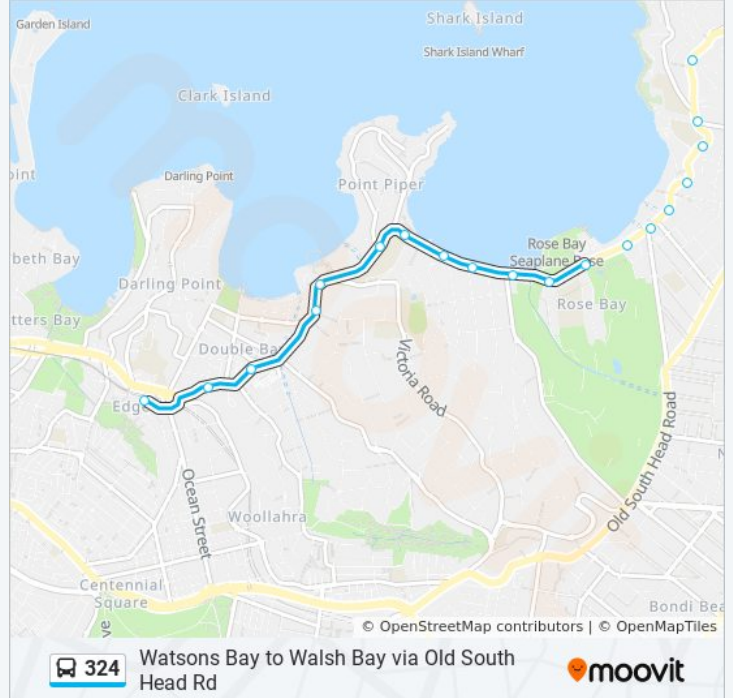

New South Head Rd at Elanora St

New South Head Rd at O'Sullivan Rd

New South Head Rd at Salisbury Rd

New South Head Rd at Cranbrook Rd

New South Head Rd at Rose Bay Ave

New South Head Rd opp Wolseley Rd

New South Head Rd after Victoria Rd

New South Head Rd at Preston Ave

New South Head Rd opp Knox St

New South Head Rd opp Henrietta St

Edgecliff Station, Stand E

Direction: Vaucluse Heights

39 stops

[VIEW LINE SCHEDULE](#)

Hickson Rd opp Wharf Theatres

William St at Bourke St

324 bus Info

Direction: Walsh Bay

Stops: 46

Trip Duration: 49 min

Line Summary:

William St after Crown St

Australian Museum, William St

Hyde Park, Park St, Stand C

Town Hall Station, Park St, Stand J

Kent St after Market St

Wynyard Station, Kent St, Stand V

Hickson Rd opp Roslyn Packer Theatre

Wharf Theatres, Hickson Rd

Direction: Watsons Bay