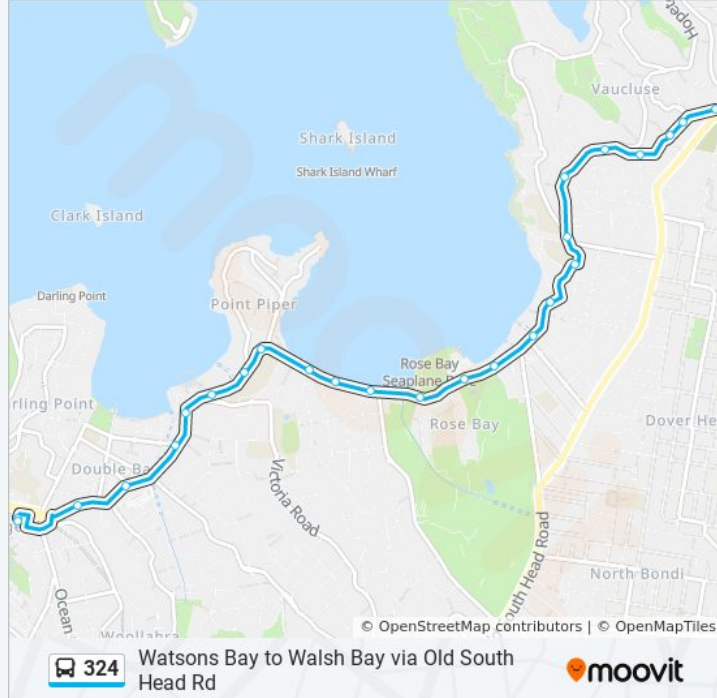

Kambala School, New South Head Rd

New South Head near Vaucluse

New South Head Rd opp Clairvaux Rd

New South Head Rd near Hopetoun Av

New South Head Rd opp Girilang Av

New South Head Rd opp Laguna St

New South Head Rd before Serpentine Pde

New South Head Rd opp Old South Hd Rd

Direction: Walsh Bay

46 stops

[VIEW LINE SCHEDULE](#)

Military Rd opp Robertson Park

Old South Head Rd opp Salisbury St

Gap Park, Old South Head Rd

Signal Hill Reserve, Old South Head Rd

William St at Bourke St

324 bus Info

Direction: Walsh Bay

Stops: 46

Trip Duration: 49 min

Line Summary:

William St after Crown St

Australian Museum, William St

Hyde Park, Park St, Stand C

Town Hall Station, Park St, Stand J

Kent St after Market St

Wynyard Station, Kent St, Stand V

Hickson Rd opp Roslyn Packer Theatre

Wharf Theatres, Hickson Rd

Direction: Watsons Bay