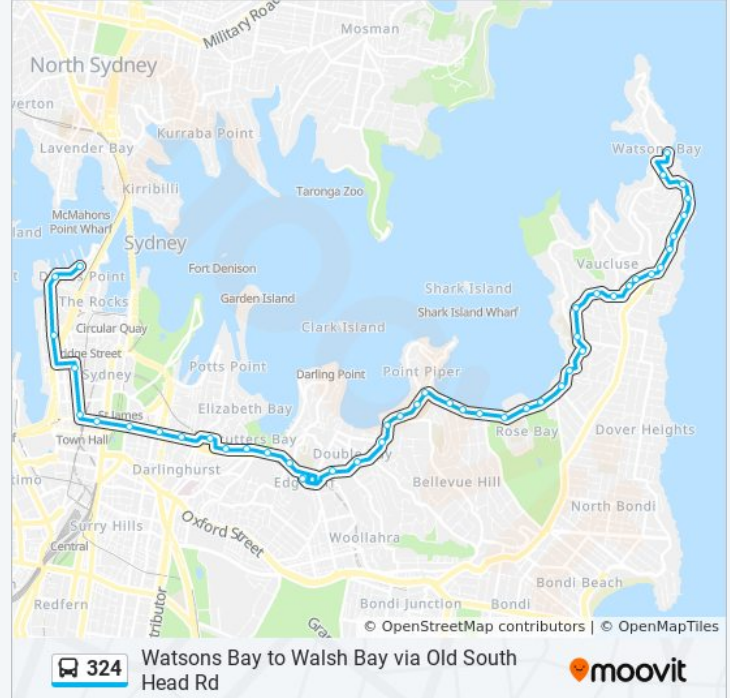

William St at Bourke St

324 bus Info

Direction: Walsh Bay

Stops: 46

Trip Duration: 49 min

Line Summary:

William St after Crown St

Australian Museum, William St

Hyde Park, Park St, Stand C

Town Hall Station, Park St, Stand J

Kent St after Market St

Wynyard Station, Kent St, Stand V

Hickson Rd opp Roslyn Packer Theatre

Wharf Theatres, Hickson Rd

Direction: Watsons Bay

New South Head Rd before Serpentine Pde

New South Head Rd opp Old South Hd Rd

Old South Head Rd opp Christison Park

Macquarie Lighthouse, Old South Head Rd

Old South Head Rd at Georges Rd

Old South Head Rd after Cambridge Ave

Old South Head Rd opp Signal Hill Reserve

Old South Head Rd opp Gap Park

Old South Head Rd at Salisbury St

Robertson Park, Military Rd

324 bus time schedules and route maps are available in an offline PDF at moovitapp.com. Use the [Moovit App](#) to see live bus times, train schedule or subway schedule, and step-by-step directions for all public transit in Sydney.