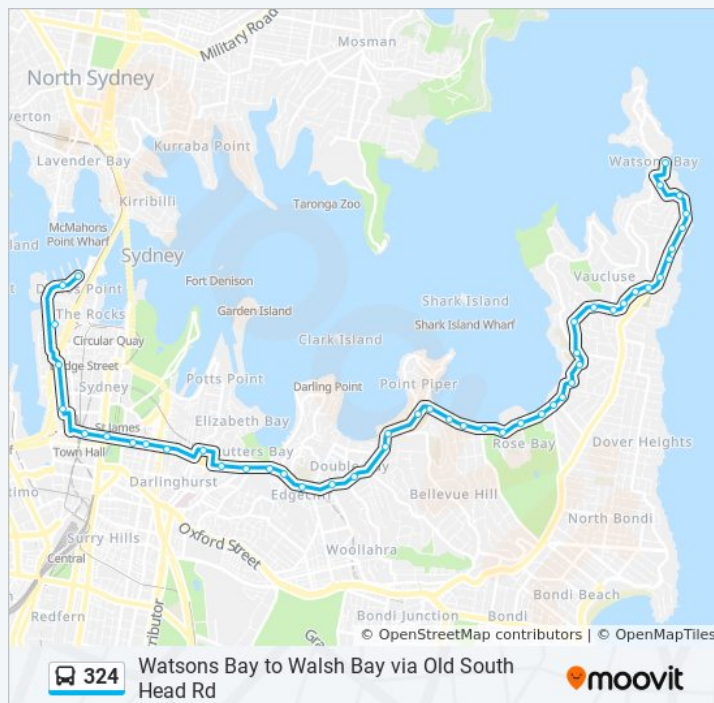

William St at Bourke St

324 bus Info

Direction: Walsh Bay

Stops: 46

Trip Duration: 49 min

Line Summary:

William St after Crown St

Australian Museum, William St

Hyde Park, Park St, Stand C

Town Hall Station, Park St, Stand J

Kent St after Market St

Wynyard Station, Kent St, Stand V

Hickson Rd opp Roslyn Packer Theatre

Wharf Theatres, Hickson Rd

Direction: Watsons Bay

47 stops

[VIEW LINE SCHEDULE](#)

Hickson Rd opp Wharf Theatres

Hickson Rd opp Towns Pl

Hickson Rd opp Barangaroo South

Wynyard Station, York St, Stand G

QVB, York St, Stand A

Town Hall Station, Park St, Stand G

William St opp Australian Museum

William St at Palmer St

William St before Dowling St

Kings Cross Station, Bayswater Rd, Stand C

Kings Cross Rd after Ward Ave

Bayswater Rd opp McLachlan Ave

Bayswater Rd before New Beach Rd