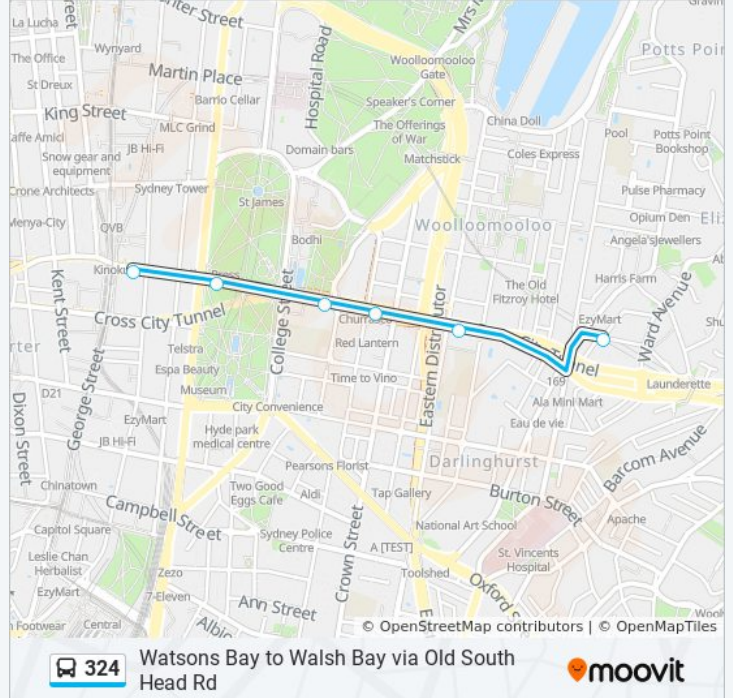

Direction: Edgecliff

32 stops

[VIEW LINE SCHEDULE](#)

- Military Rd opp Robertson Park
- Old South Head Rd opp Salisbury St
- Gap Park, Old South Head Rd
- Signal Hill Reserve, Old South Head Rd
- Old South Head Rd opp Cambridge Ave
- Old South Head Rd opp Georges Rd
- Old South Head Rd opp Macquarie Lighthouse
- Christison Park, Old South Head Rd
- New South Head Rd at Old South Head Rd
- New South Head Rd opp Serpentine Pde
- New South Head Rd at Laguna St
- New South Head Rd before Girilang Ave
- New South Head Rd near Captain Pipers Rd
- New South Head Rd at Clairvaux Rd
- New South Head Rd at Towns Rd
- New South Head Rd opp Kambala School
- New South Head Rd at Fernleigh Gdns
- St Mary Magdalene Church, New South Head Rd

324 bus Time Schedule

Edgecliff Route Timetable:

Sunday	14:57 - 18:01
Monday	06:42 - 17:55
Tuesday	06:42 - 17:55
Wednesday	06:42 - 17:55
Thursday	06:42 - 17:55
Friday	06:42 - 17:55
Saturday	15:03 - 18:03

324 bus Info

Direction: Edgecliff

Stops: 32

Trip Duration: 25 min

Line Summary: