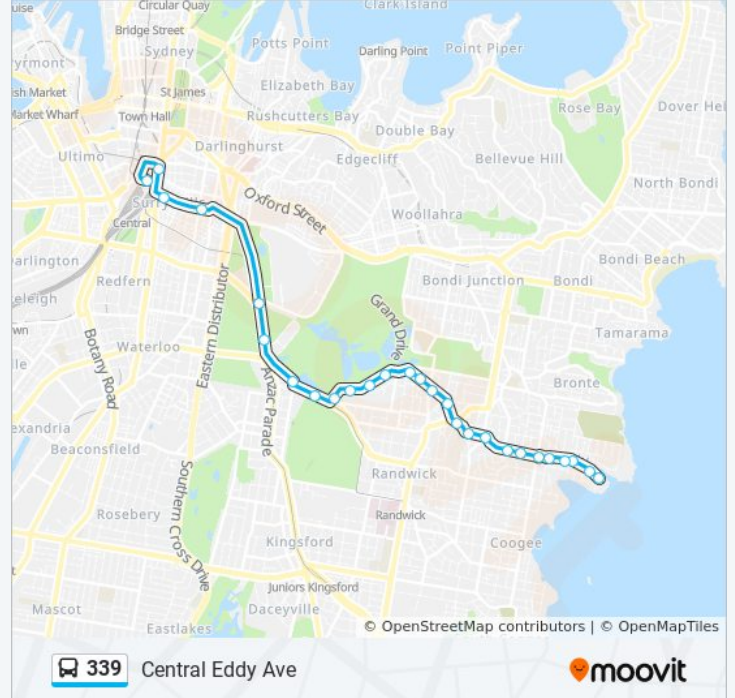

Direction: Central Eddy Ave

27 stops

[VIEW LINE SCHEDULE](#)

Clovelly Rd Terminus
Clovelly Rd at Walker St
Clovelly Rd opp Keith St
Clovelly Rd at Mundarra St
Clovelly Rd at Beach St
Clovelly Rd at Arden St
Clovelly Rd opp Knox St
Clovelly Rd at Mount St
Clovelly Rd at Carrington Rd
Clovelly Rd opp Searle Ave
Clovelly Rd at Frenchmans Rd
Clovelly Rd opp Gilderthorpe Ave
St Margaret Mary's Church, Clovelly Rd
Clovelly Rd at Earl St
Clovelly Rd at Darley Rd
Darley Rd at Evans St
Darley Rd before Govett St
Darley Rd opp Centennial Park Main Gate
Randwick TAFE, Darley Rd
Australian Turf Club, Alison Rd
Moore Park Busway after Alison Rd
Moore Park Busway at Robertson Rd

339 bus Info

Direction: Central Eddy Ave

Stops: 27

Trip Duration: 31 min

Line Summary:

Moore Park Busway at Lang Rd

Shannon Reserve, Foveaux St

Central Station, Foveaux St, Stand F

Elizabeth St at Hay St

Central Station, Eddy Ave, Stand D

Direction: Clovelly Beach

26 stops

[VIEW LINE SCHEDULE](#)

Central Station, Eddy Ave, Stand C

Surry Hills Childrens Court, Albion St

Albion St at Riley St

339 bus Info

Direction: Clovelly Beach

Stops: 26

Trip Duration: 25 min

Line Summary:

Clovelly Rd at Carrington Rd

Clovelly Rd at Fern St

Clovelly Rd opp Dans Ave