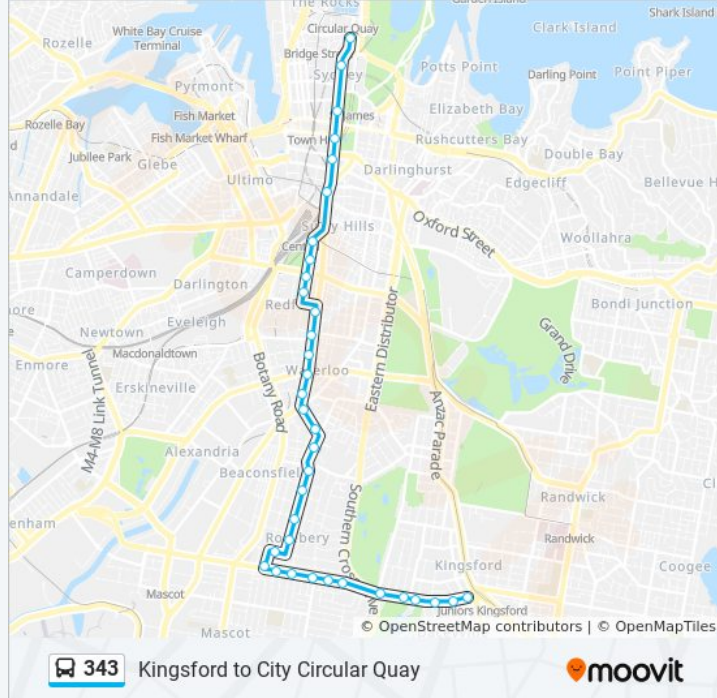

343 bus Info

Direction: City Circular Quay

Stops: 35

Trip Duration: 37 min

Line Summary:

Waterloo Park, Elizabeth St

Elizabeth St at Wellington St

Elizabeth St at Phillip St

Redfern Park, Elizabeth St

Chalmers St after Wells St

Chalmers St before Cleveland St

Prince Alfred Park, Chalmers St

Central Station, Chalmers St, Stand G

Elizabeth St at Hay St

Museum Station, Downing Centre, Stand E

Museum Station, Elizabeth St, Stand D

St James Station, Elizabeth St, Stand C

Martin Place Station, Elizabeth St, Stand C

Museum of Sydney, Phillip St

Direction: Kingsford

34 stops

[VIEW LINE SCHEDULE](#)

Circular Quay, Alfred St, Stand A

343 bus Info

Direction: Kingsford

Stops: 34

Trip Duration: 38 min

Line Summary:

Elizabeth St at Merton St

Elizabeth St at Joynton Ave

Gunyama Park Aquatic and Recreation Centre,
Joynton Ave