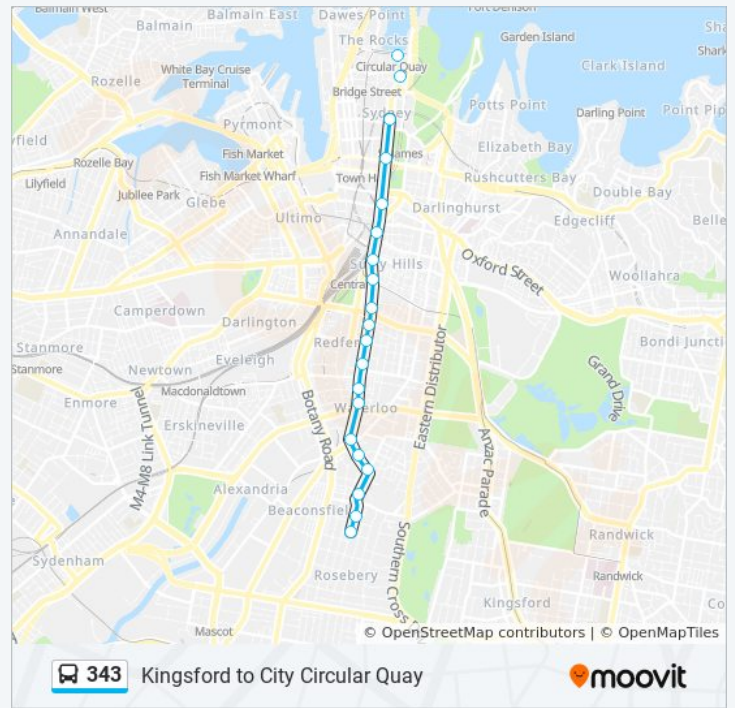

Dacey Gardens, Bunnerong Rd

Direction: Rosebery

20 stops

[VIEW LINE SCHEDULE](#)

Circular Quay, Alfred St, Stand A

Phillip St opp Museum of Sydney

Martin Place Station, Elizabeth St, Stand E

Hyde Park, Elizabeth St, Stand A

Rosebery Route Timetable:

Sunday	Not Operational
Monday	16:34 - 18:53
Tuesday	16:34 - 18:53
Wednesday	16:34 - 18:53
Thursday	16:34 - 18:53
Friday	16:34 - 18:53
Saturday	Not Operational

343 bus Info

Direction: Rosebery

Stops: 20

Trip Duration: 29 min

Line Summary:

Elizabeth St at Redfern St

Elizabeth St before Phillip St

Elizabeth St at Wellington St

Elizabeth St before McEvoy St

Elizabeth St before Bourke St

Elizabeth St at Merton St

Elizabeth St at Joynton Ave

Gunyama Park Aquatic and Recreation Centre,
Joynton Ave

Rothschild Ave at Stedman St

Rothschild Ave at Crewe Pl

343 bus time schedules and route maps are available in an offline PDF at moovitapp.com. Use the [Moovit App](#) to see live bus times, train schedule or subway schedule, and step-by-step directions for all public transit in Sydney.