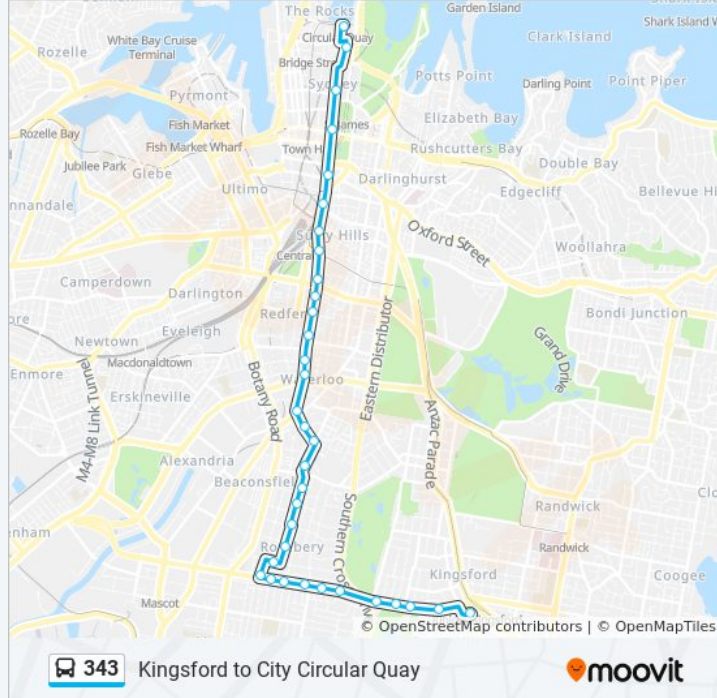

343 bus Info

Direction: Kingsford

Stops: 34

Trip Duration: 38 min

Line Summary:

Elizabeth St at Merton St

Elizabeth St at Joynton Ave

Gunyama Park Aquatic and Recreation Centre,
Joynton Ave

Dacey Gardens, Bunnerong Rd

Direction: Rosebery

20 stops

[VIEW LINE SCHEDULE](#)

Circular Quay, Alfred St, Stand A

Phillip St opp Museum of Sydney

Martin Place Station, Elizabeth St, Stand E

Hyde Park, Elizabeth St, Stand A

Museum Station, Downing Centre, Stand A

Elizabeth St at Reservoir St

Central Station, Elizabeth St, Stand E

Elizabeth St at Devonshire St

Elizabeth St before Cleveland St

Elizabeth St at Cooper St

343 bus Time Schedule

Stops: 20

Trip Duration: 29 min

Line Summary:

Elizabeth St at Redfern St

Elizabeth St before Phillip St

Elizabeth St at Wellington St

Elizabeth St before McEvoy St

Elizabeth St before Bourke St