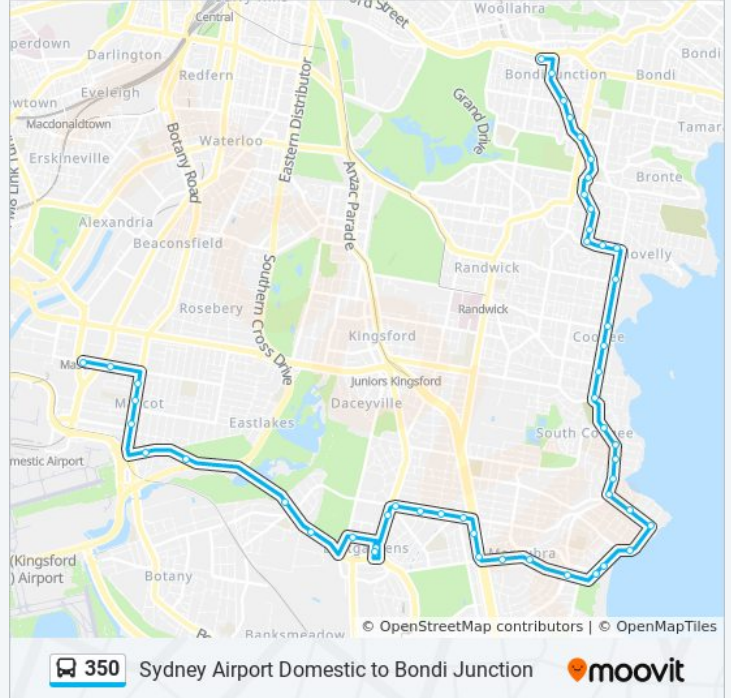

Direction: Domestic Airport

Stops: 53

Trip Duration: 64 min

Line Summary:

Maroubra Rd after Ferguson St

Maroubra Rd at Hannan St

Maroubra Rd before Hinkler St

Maroubra Rd before Bunnerong Rd

350 bus Info

Direction: Mascot Stn (Coward St)

Stops: 50

Trip Duration: 39 min

Line Summary:

Arden St at Neptune St
Arden St at Malabar Rd
Malabar Rd after Napper St
Malabar Rd at Denning St
Malabar Rd opp Popplewell Park
Malabar Rd after Mermaid Ave
Malabar Rd at Torrington Rd
Torrington Rd at Inman St
Torrington Rd at Marine Pde
Marine Pde opp Bond St
Maroubra SLSC, Marine Pde
Maroubra Beach, Marine Pde
Fitzgerald Ave at Malabar Rd
Fitzgerald Ave opp Kyogle St
Fitzgerald Ave at Chester Ave
Anzac Pde after Fitzgerald Ave
Hope Uniting Church, Anzac Pde
Maroubra Rd after Ferguson St
Maroubra Rd at Hannan St
Maroubra Rd before Hinkler St
Maroubra Rd before Bunnerong Rd
Bunnerong Rd at Kingsford St
Westfield Eastgardens, Lower Level, Stand C
Westfield Eastgardens, Lower Level, Stand B
Westfield Dr before Banks Ave
Wentworth Ave before Baker St
Wentworth Ave after Page St
Wentworth Ave at Dransfield Ave
Wentworth Ave at Merchant St
Mascot Shops, Botany Rd
Mascot Public School, Botany Rd
Mascot Memorial Park, Botany Rd
Lionel Bowen Park, Coward St