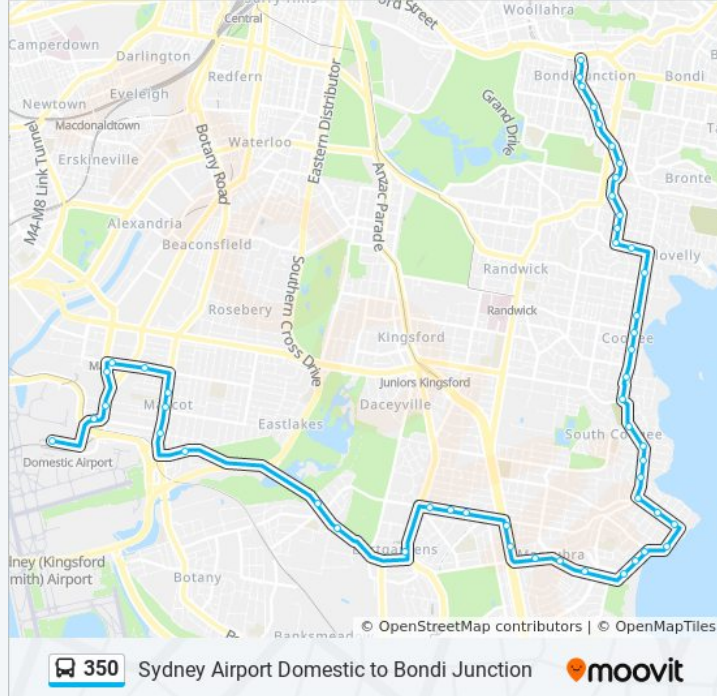

Marine Pde opp Maroubra SLSC

Marine Pde at Maroubra Rd

Marine Pde after Bond St

Torrington Rd before Wilson St

Torrington Rd opp Inman St

Torrington Rd at Malabar Rd

Malabar Rd opp Mermaid Ave

Poplewell Park, Malabar Rd

Malabar Rd at Nymboida St

Malabar Rd opp Napper St

Arden St at Malabar Rd

Arden St opp Neptune St

Arden St at Carr St

Arden St at Coogee Bay Rd

Arden St at Dolphin St

Arden St before Division Rd

Clovelly Rd opp Knox St

Fern St at Clovelly Rd

Fern St at Greville St

Fern St at Douglas St

Fern St at Albion St

Albion St opp St Catherine's School, Gate 1

Albion St at Bronte Rd

Bronte Rd at Carrington Rd

Waverley Public School, Bronte Rd

Bronte Rd before Birrell St

Bronte Rd opp Allens Pde

Oxford Street Mall, Bronte Rd

Bondi Junction Station, Stand P

350 Sydney Airport Domestic to Bondi Junction moovit

Direction: Domestic Airport

53 stops

[VIEW LINE SCHEDULE](#)

350 bus Time Schedule

Domestic Airport Route Timetable:

Sunday

04:15 - 23:55