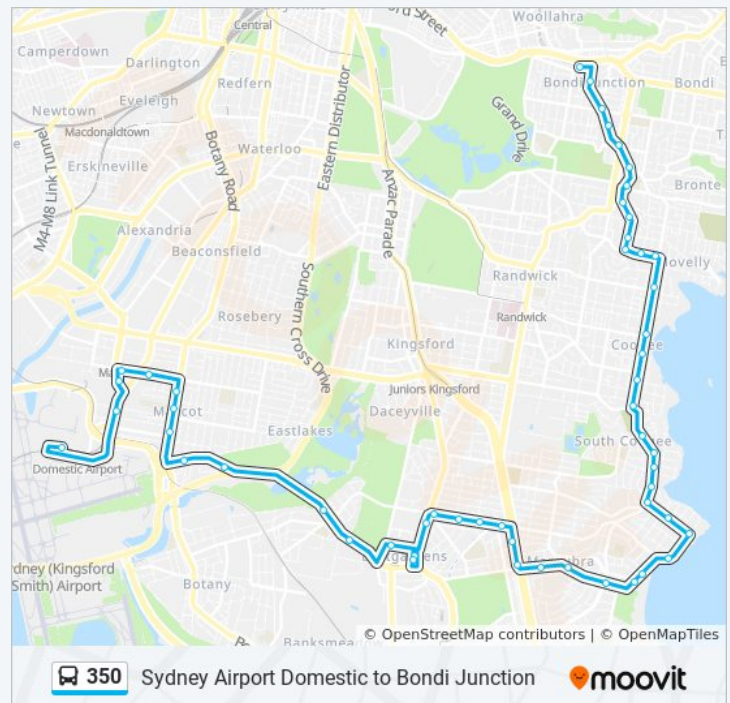

Use the Moovit App to find the closest 350 bus station near you and find out when is the next 350 bus arriving.

Direction: Bondi Junction

50 stops

[VIEW LINE SCHEDULE](#)

- Sydney Airport, Terminal 3 Domestic
- Robey St opp Stamford Plaza
- O'Riordan St before King St
- Mascot Station, Coward St, Stand A
- Coward St opp Lionel Bowen Park
- Botany Rd at Tunbridge St
- Botany Rd before King St
- Mascot Shops, Botany Rd
- Wentworth Ave at Alfred Lane
- Wentworth Ave after Bay St
- Mutch Park, Wentworth Ave
- Westfield Eastgardens, Bunnerong Rd, Stand A
- Maroubra Rd after Bunnerong Rd
- Maroubra Rd after Royal St
- Maroubra Rd at Hannan St
- Anzac Pde at Garden Lane
- Anzac Pde at Byng St
- Fitzgerald Ave at Beatty St
- Fitzgerald Ave at Kyogle St
- Fitzgerald Ave at Camira St
- Marine Pde at Mons Ave

Direction: Domestic Airport

Stops: 53

Trip Duration: 64 min

Line Summary:

Maroubra Rd after Ferguson St

Maroubra Rd at Hannan St

Maroubra Rd before Hinkler St

Maroubra Rd before Bunnerong Rd

O'Riordan St after King St

Sydney Airport, Terminal 3 Domestic

Direction: Maroubra Jn (Maroubra Rd)

16 stops

[VIEW LINE SCHEDULE](#)

Sydney Airport, Terminal 3 Domestic

Robey St opp Stamford Plaza

O'Riordan St before King St

Sunday	19:37 - 20:37
Monday	19:41 - 20:38
Tuesday	19:41 - 20:38
Wednesday	19:41 - 20:38
Thursday	19:41 - 20:38
Friday	19:41 - 20:38
Saturday	19:37 - 20:37

350 bus Info

Direction: Maroubra Jn (Maroubra Rd)