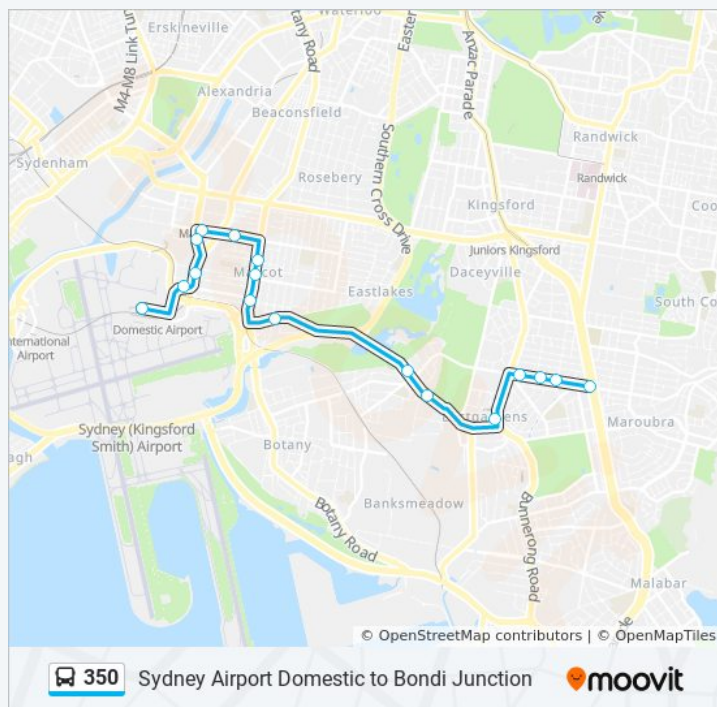

Direction: Domestic Airport

Stops: 53

Trip Duration: 64 min

Line Summary:

Maroubra Rd after Ferguson St

Maroubra Rd at Hannan St

Maroubra Rd before Hinkler St

Maroubra Rd before Bunnerong Rd

O'Riordan St after King St

Sydney Airport, Terminal 3 Domestic

Direction: Maroubra Jn (Maroubra Rd)

16 stops

[VIEW LINE SCHEDULE](#)

Sydney Airport, Terminal 3 Domestic

Robey St opp Stamford Plaza

O'Riordan St before King St

Stops: 16

Wentworth Ave after Bay St

Mutch Park, Wentworth Ave

Westfield Eastgardens, Bunnerong Rd, Stand A

Maroubra Rd after Bunnerong Rd

Maroubra Rd after Royal St

Maroubra Rd at Hannan St

Maroubra Rd at Anzac Pde

Trip Duration: 20 min
Line Summary:

Direction: Mascot Stn (Coward St)

50 stops

[VIEW LINE SCHEDULE](#)

Bondi Junction Station, Stand F

Bronte Rd at Gray St

Bronte Rd at Birrell St

Bronte Rd opp Waverley Public School