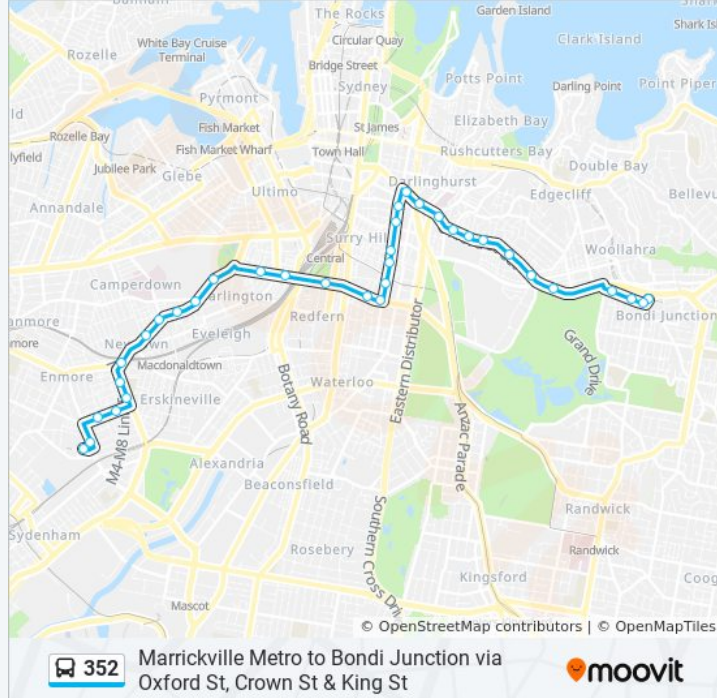

Direction: Bondi Junction

35 stops

[VIEW LINE SCHEDULE](#)

- Marrickville Metro, Smidmore St
- St Pius' Catholic Primary School, Edgeware Rd
- Alice St opp Hawken St
- Matt Hogan Reserve, Alice St
- King St at Camden St
- King St at Holt St
- Newtown Station, King St, Stand B
- King St at Hordern St
- King St at Missenden Rd
- King St opp Georgina St
- King St at Carillon Ave
- University of Sydney, City Rd
- Cleveland St at Beaumont St
- Cleveland St at Balfour St
- Prince Alfred Park, Cleveland St
- Cleveland St at Marlborough St
- Cleveland St at Crown St
- Crown St at Miles St
- Crown St opp Rainford St
- Crown St before Foveaux St
- Crown St opp Crown Street Public School

352 bus Info

Direction: Bondi Junction

Stops: 35

Trip Duration: 46 min

Line Summary:

Crown St at Campbell St

Oxford St at Palmer St

Taylor Square, Oxford St, Stand D

Oxford St at West St

Oxford St at Glenmore Rd

Oxford St opp Victoria Barracks

Oxford St opp Paddington Town Hall

Oxford St after William St

The Light Brigade Hotel, Oxford St

Oxford St at Victoria Ave

Oxford St after York Rd

Oxford St opp Denison St

Oxford St at Newland St

Bondi Junction Station, Stand G

Direction: Butlin Ave (Syd.Uni)

26 stops

[VIEW LINE SCHEDULE](#)

Bondi Junction Station, Grafton St, Stand R

Oxford St after Newland St