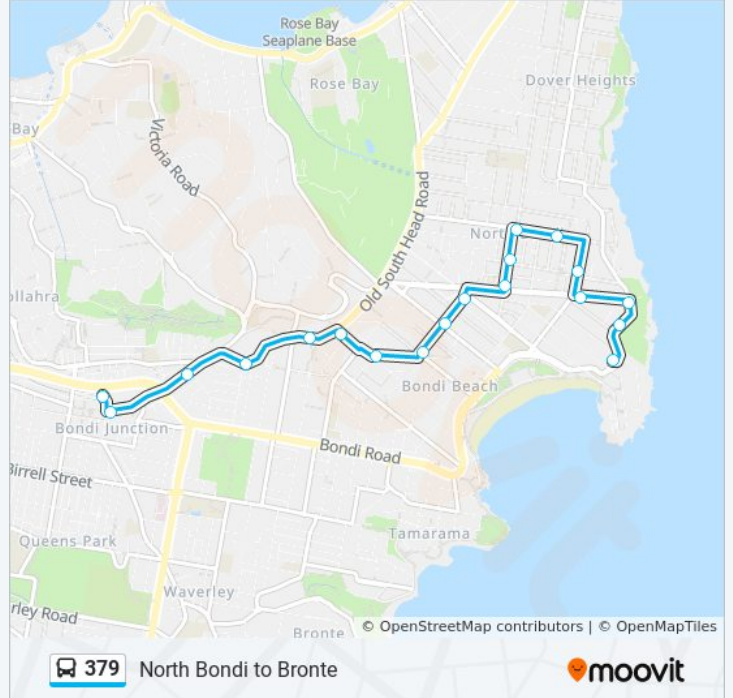

Use the Moovit App to find the closest 379 bus station near you and find out when is the next 379 bus arriving.

**Direction: Bondi Junction**

19 stops

[VIEW LINE SCHEDULE](#)

- North Bondi Shops, Campbell Pde, Stand B
- Military Rd after Wallis Pde
- Military Rd at Blair St
- Blair St before Wairoa Ave
- Wairoa Ave at O'Donnell St
- Murriverie Rd at Knowles Ave
- Murriverie Rd at Mitchell St
- Mitchell St at O'Donnell St
- Reddam House School, Blair St
- Glenayr Ave at Warners Ave
- Glenayr Ave at Curlewis St
- Glenayr Ave at Hall St
- O'Brien St at Barracluff Ave
- O'Brien St before Old South Head Rd
- Old South Head Rd before Penkivil St
- Old South Head Rd after Flood St
- Old South Head Rd at Paul St
- Westfield Bondi Junction, Oxford St, Stand A
- Bondi Junction Station, Stand P

**379 bus Info**

**Direction:** Bondi Junction

**Stops:** 19

**Trip Duration:** 17 min

**Line Summary:**

**Direction: Bronte**

33 stops

[VIEW LINE SCHEDULE](#)

**379 bus Info**

**Direction:** Bronte

**Stops:** 33

**Trip Duration:** 38 min

**Line Summary:**

Bondi Junction Station, Stand P

Bondi Junction Station, Stand K

Bronte Rd at Gray St

Old South Head Rd before Edgecliff Rd

Old South Head Rd after Victoria Rd

Old South Head Rd before Banksia Rd

O'Brien St at Simpson St

O'Brien St opp Barracluff Ave

Glenayr Ave at Hall St

Glenayr Ave at Curlewis St