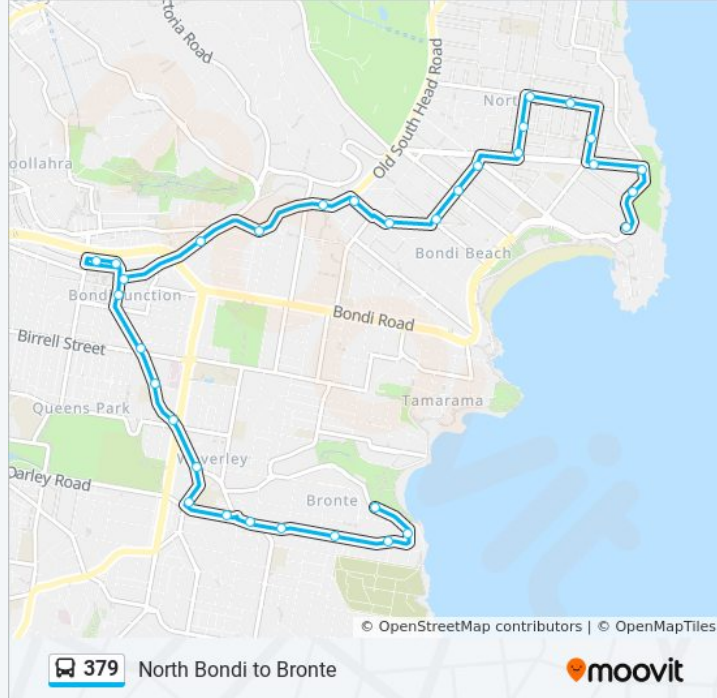

Use the Moovit App to find the closest 379 bus station near you and find out when is the next 379 bus arriving.

**Direction: Bondi Junction**

19 stops

[VIEW LINE SCHEDULE](#)

- North Bondi Shops, Campbell Pde, Stand B
- Military Rd after Wallis Pde
- Military Rd at Blair St
- Blair St before Wairoa Ave
- Wairoa Ave at O'Donnell St
- Murriverie Rd at Knowles Ave
- Murriverie Rd at Mitchell St
- Mitchell St at O'Donnell St
- Reddam House School, Blair St
- Glenayr Ave at Warners Ave
- Glenayr Ave at Curlewis St
- Glenayr Ave at Hall St
- O'Brien St at Barracluff Ave
- O'Brien St before Old South Head Rd
- Old South Head Rd before Penkivil St
- Old South Head Rd after Flood St
- Old South Head Rd at Paul St
- Westfield Bondi Junction, Oxford St, Stand A
- Bondi Junction Station, Stand P

**379 bus Info**

**Direction:** Bronte

**Stops:** 33

**Trip Duration:** 38 min

**Line Summary:**

Bondi Junction Station, Stand P

Bondi Junction Station, Stand K

Bronte Rd at Gray St

Bronte Rd at Birrell St

Bronte Rd opp Waverley Public School

Bronte Rd at Carrington Rd

Bronte Rd opp Albion St

St Catherine's School, Gate 1, Albion St

Macpherson St opp Wills Ave

Macpherson St at Lugar St

Macpherson St opp Macpherson Park

Macpherson St at St Thomas St

Macpherson St at Tipper Ave

Bronte Rd before Pacific St

Bronte Beach Terminus, Bronte Rd