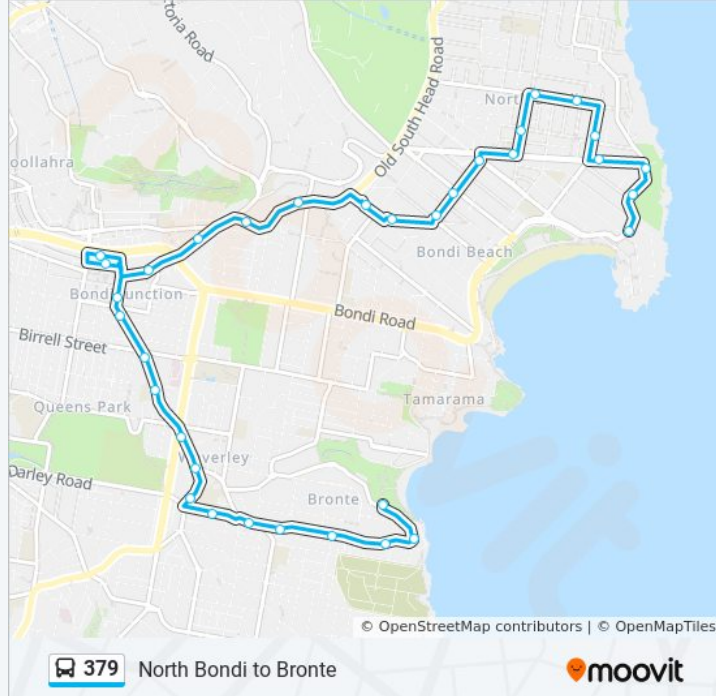

Bondi Junction Station, Grafton St, Stand Q

Bondi Junction Station, Stand D

Westfield Bondi Junction, Oxford St

Old South Head Rd before Edgecliff Rd

Old South Head Rd after Victoria Rd

Old South Head Rd before Banksia Rd

O'Brien St at Simpson St

O'Brien St opp Barracluff Ave

Glenayr Ave at Hall St

Glenayr Ave at Curlewis St

Glenayr Ave opp Warners Ave

Galilee Primary School, Blair St

Mitchell St at O'Donnell St

Murriverie Rd at Hardy St

Murriverie Rd opp Frederick St

Wairoa Ave before O'Donnell St

Blair St after Wairoa Ave

Military Rd opp Blair St

Military Rd opp Wallis Pde

North Bondi Shops, Campbell Pde, Stand A

379 bus time schedules and route maps are available in an offline PDF at moovitapp.com. Use the [Moovit App](#) to see live bus times, train schedule or subway schedule, and step-by-step directions for all public transit in Sydney.

[About Moovit](#) · [MaaS Solutions](#) · [Supported Countries](#) · [Mooviter Community](#)

© 2024 Moovit - All Rights Reserved

Check Live Arrival Times