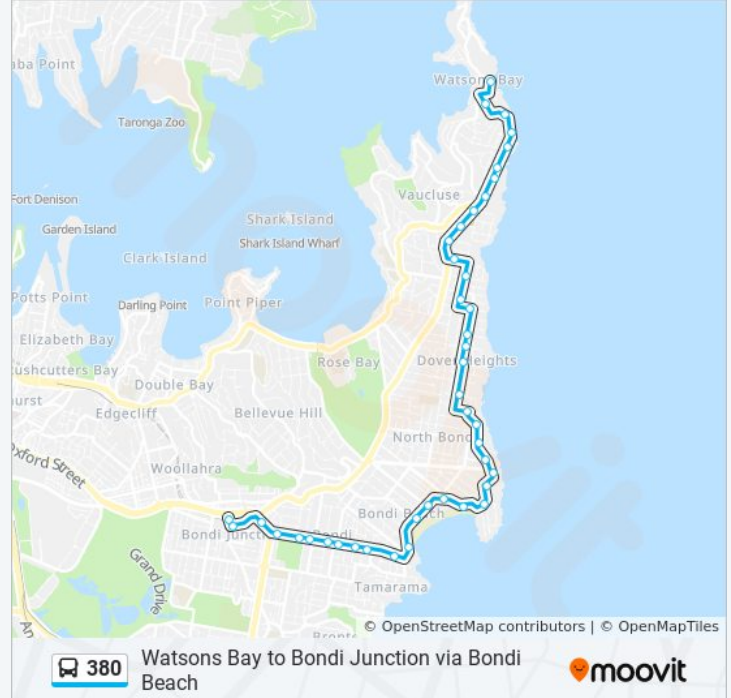

Use the Moovit App to find the closest 380 bus station near you and find out when is the next 380 bus arriving.

Direction: Bondi Junction

42 stops

[VIEW LINE SCHEDULE](#)

- Military Rd opp Robertson Park
- Old South Head Rd opp Salisbury St
- Gap Park, Old South Head Rd
- Signal Hill Reserve, Old South Head Rd
- Old South Head Rd opp Cambridge Ave
- Old South Head Rd opp Georges Rd
- Old South Head Rd opp Macquarie Lighthouse
- Christison Park, Old South Head Rd
- South Head Cemetery, Old South Head Rd
- Old South Head Rd at Burge St
- Old South Head Rd near Billong Av
- Kimberley Reserve, Military Rd
- Military Rd at Oceanview Ave
- Peel St at George St
- Lancaster Rd opp Dudley Page Reserve
- Military Rd at Weonga Rd
- Military Rd at Blake St
- Military Rd at Dover Rd
- Military Rd at Raleigh St
- Military Rd after Arthur St
- Military Rd at Wentworth St

South Bondi Beach, Campbell Pde

Bondi Rd at Dudley St

Bondi Rd opp Castlefield St

Bondi Rd at Imperial Ave

Bondi Rd opp Wellington St

Bondi Rd at Ocean St South

Bondi Rd before Park Pde

Waverley Oval, Bondi Rd

Waverley Council Chambers, Bondi Rd

Fingleton Reserve, Bondi Rd

Westfield Bondi Junction, Oxford St, Stand A

Bondi Junction Station, Stand P

Direction: South Head Cemetery

36 stops

[VIEW LINE SCHEDULE](#)

Bondi Junction Station, Stand B

Watsons Bay Route Timetable:

Sunday	08:40 - 20:00
--------	---------------

Monday	08:23 - 19:55
--------	---------------

Westfield Bondi Junction, Oxford St, Stand B

Bondi Rd opp Fingleton Reserve

Bondi Rd opp Waverley Council Chambers