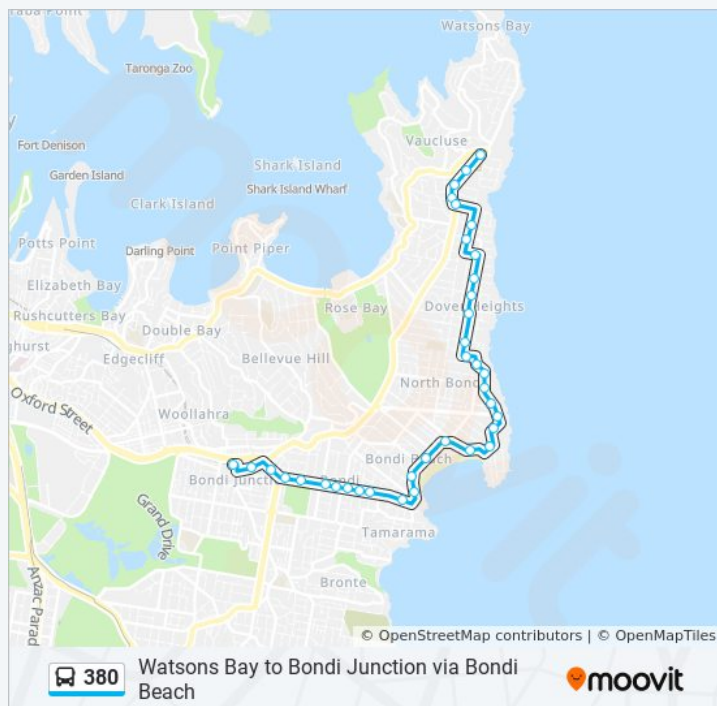

Use the Moovit App to find the closest 380 bus station near you and find out when is the next 380 bus arriving.

Direction: Bondi Junction

42 stops

[VIEW LINE SCHEDULE](#)

- Military Rd opp Robertson Park
- Old South Head Rd opp Salisbury St
- Gap Park, Old South Head Rd
- Signal Hill Reserve, Old South Head Rd
- Old South Head Rd opp Cambridge Ave
- Old South Head Rd opp Georges Rd
- Old South Head Rd opp Macquarie Lighthouse
- Christison Park, Old South Head Rd
- South Head Cemetery, Old South Head Rd
- Old South Head Rd at Burge St
- Old South Head Rd near Billong Av
- Kimberley Reserve, Military Rd
- Military Rd at Oceanview Ave
- Peel St at George St
- Lancaster Rd opp Dudley Page Reserve
- Military Rd at Weonga Rd
- Military Rd at Blake St
- Military Rd at Dover Rd
- Military Rd at Raleigh St
- Military Rd after Arthur St
- Military Rd at Wentworth St

Military Rd at Oceanview Ave

Military Rd at Old South Head Rd

Old South Head Rd at Clarendon St

Old South Head Rd at Billong Ave

Old South Head Rd at Laguna St

Old South Head Rd opp South Head Cemetery

Direction: South Head Cemetery

Stops: 36

Trip Duration: 24 min

Line Summary:

Direction: Watsons Bay

44 stops

[VIEW LINE SCHEDULE](#)

Bondi Junction Station, Stand B

380 bus Time Schedule

Watsons Bay Route Timetable:

Sunday	08:40 - 20:00
--------	---------------

Monday	08:23 - 19:55
--------	---------------

Westfield Bondi Junction, Oxford St, Stand B

Bondi Rd opp Fingleton Reserve

Bondi Rd opp Waverley Council Chambers