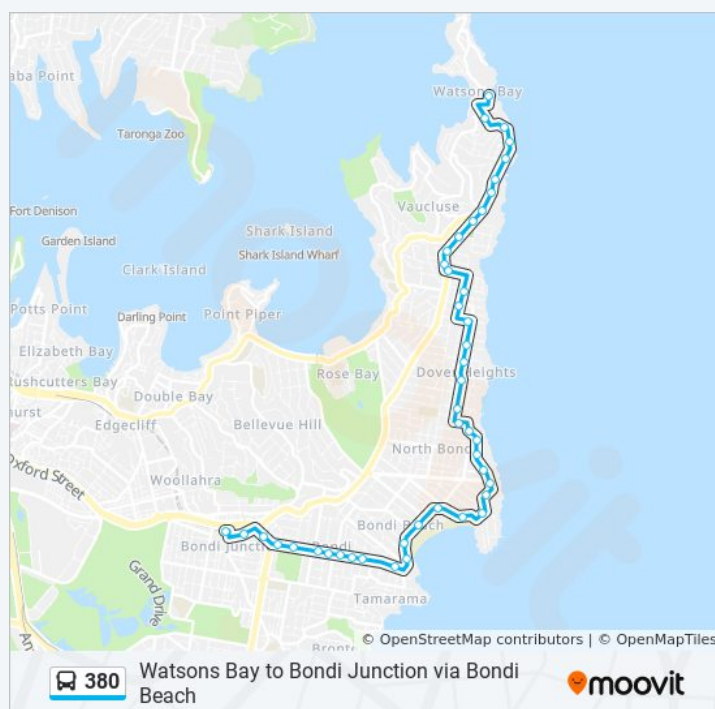

Use the Moovit App to find the closest 380 bus station near you and find out when is the next 380 bus arriving.

Direction: Bondi Junction

42 stops

[VIEW LINE SCHEDULE](#)

- Military Rd opp Robertson Park
- Old South Head Rd opp Salisbury St
- Gap Park, Old South Head Rd
- Signal Hill Reserve, Old South Head Rd
- Old South Head Rd opp Cambridge Ave
- Old South Head Rd opp Georges Rd
- Old South Head Rd opp Macquarie Lighthouse
- Christison Park, Old South Head Rd
- South Head Cemetery, Old South Head Rd
- Old South Head Rd at Burge St
- Old South Head Rd near Billong Av
- Kimberley Reserve, Military Rd
- Military Rd at Oceanview Ave
- Peel St at George St
- Lancaster Rd opp Dudley Page Reserve
- Military Rd at Weonga Rd
- Military Rd at Blake St
- Military Rd at Dover Rd
- Military Rd at Raleigh St
- Military Rd after Arthur St
- Military Rd at Wentworth St

Watsons Bay Route Timetable:

Sunday	08:40 - 20:00
--------	---------------

Monday	08:23 - 19:55
--------	---------------

Westfield Bondi Junction, Oxford St, Stand B

Bondi Rd opp Fingleton Reserve

Bondi Rd opp Waverley Council Chambers

Tuesday 08:23 - 19:55

Wednesday 08:23 - 19:55

Thursday 08:23 - 19:55

Friday 08:23 - 19:55

Saturday 08:40 - 20:00

380 bus Info

Direction: Watsons Bay

Stops: 44

Trip Duration: 33 min

Line Summary:

Old South Head Rd at Laguna St

Old South Head Rd opp South Head Cemetery

Old South Head Rd opp Christison Park

Macquarie Lighthouse, Old South Head Rd

Old South Head Rd at Georges Rd