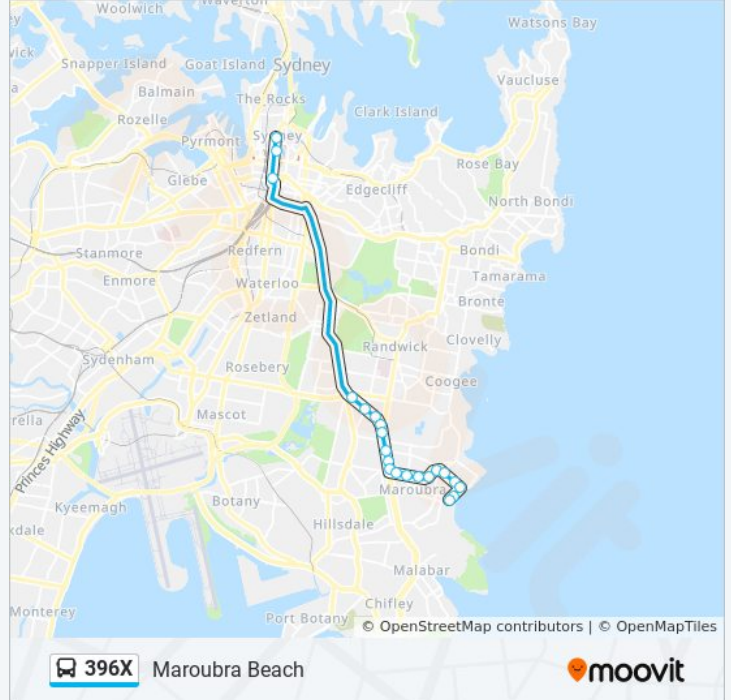

 396X

City Museum

Get The App

The 396X bus line (City Museum) has 2 routes. For regular weekdays, their operation hours are:

(1) City Museum: 07:10 - 08:36(2) Maroubra Beach: 15:55 - 18:53

Use the Moovit App to find the closest 396X bus station near you and find out when is the next 396X bus arriving.

396X bus Info

Direction: City Museum

Stops: 24

Trip Duration: 43 min

Line Summary:

St James Station, Elizabeth St, Stand A

Museum Station, Elizabeth St, Stand C

Direction: Maroubra Beach

Maroubra Rd at Flower St

Maroubra Rd before French St

Malabar Rd opp Nicol Lane

Maroubra Rd after Malabar Rd

Maroubra Rd before Hereward St

396X bus Time Schedule

Maroubra Beach Route Timetable:

Sunday	Not Operational
Monday	15:55 - 18:53
Tuesday	15:55 - 18:53
Wednesday	15:55 - 18:53
Thursday	15:55 - 18:53
Friday	15:55 - 18:53
Saturday	Not Operational

396X bus Info

Direction: Maroubra Beach

Stops: 21

Trip Duration: 43 min

Line Summary:

Maroubra Rd at Marine Pde

Maroubra SLSC, Marine Pde

Maroubra Beach, Marine Pde